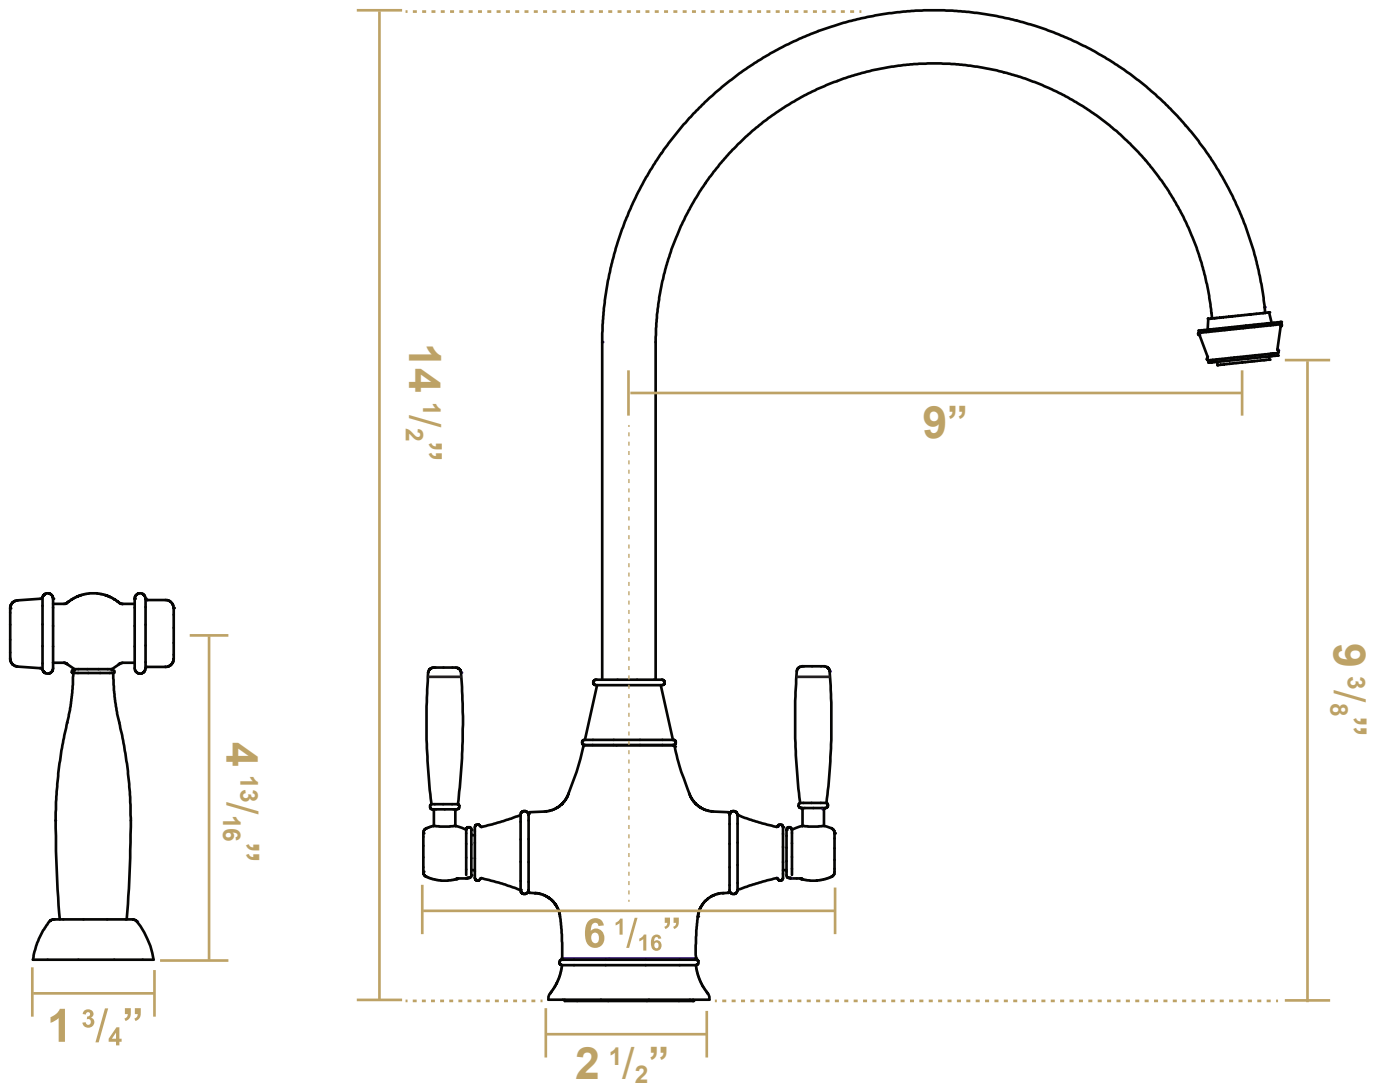

 Whitehaus®

**WHQNP-34650**

LIVE WITH STYLE!

 **kitchensource.com**  
1.800.667.8721