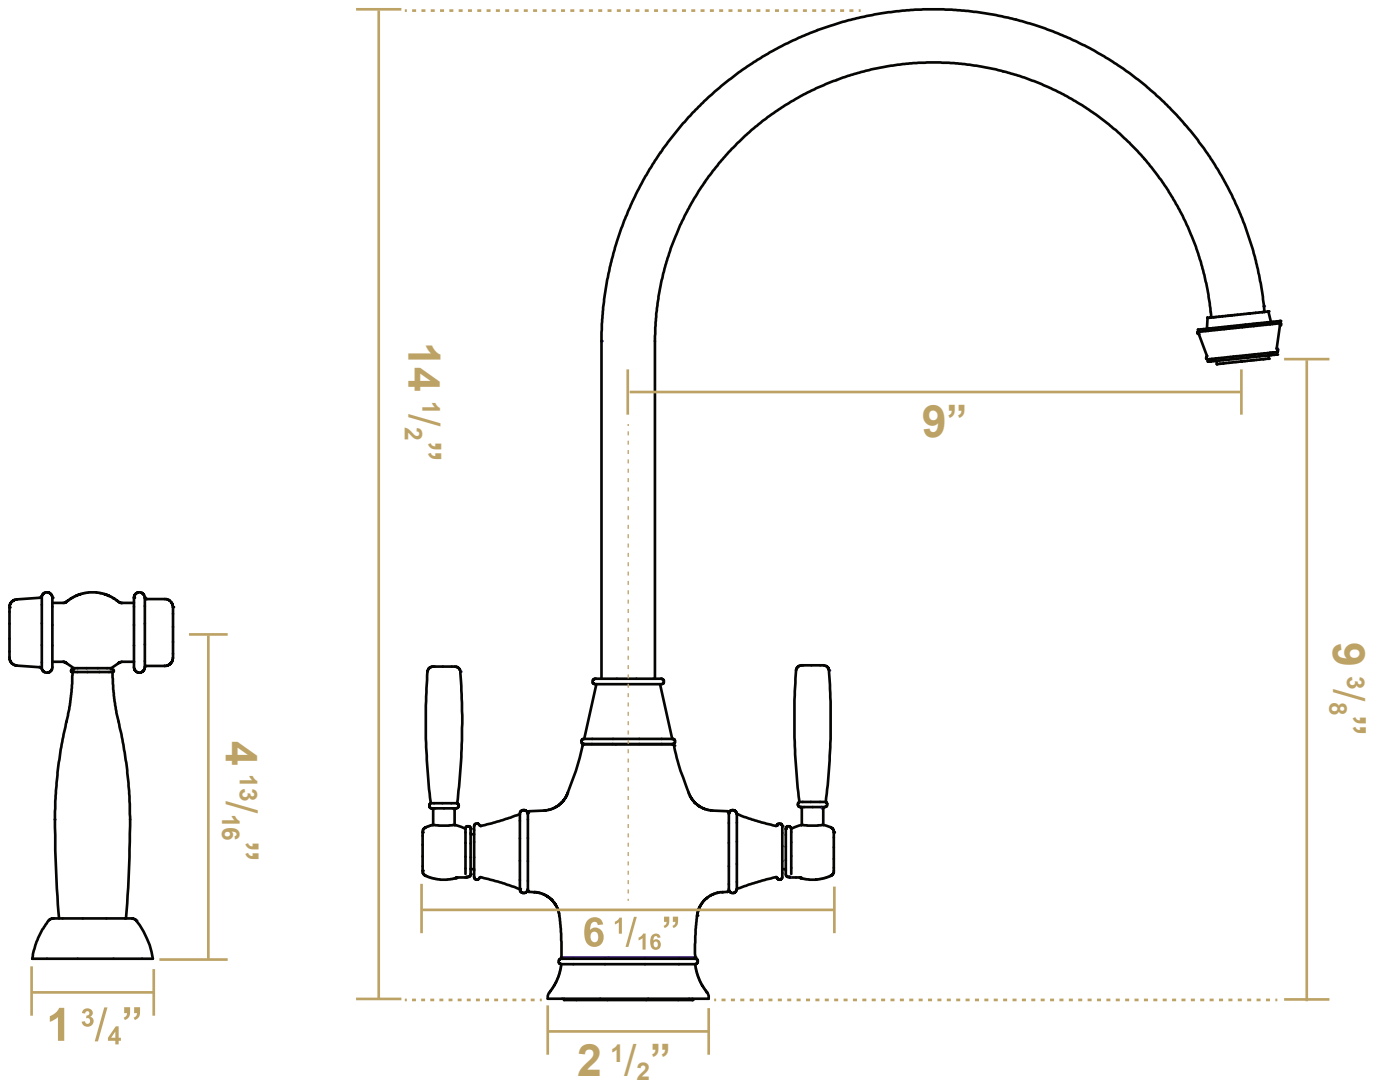

Whitehaus®

WHQN-34650

LIVE WITH STYLE!

 kitchensource.com

☎ 1.800.667.8721