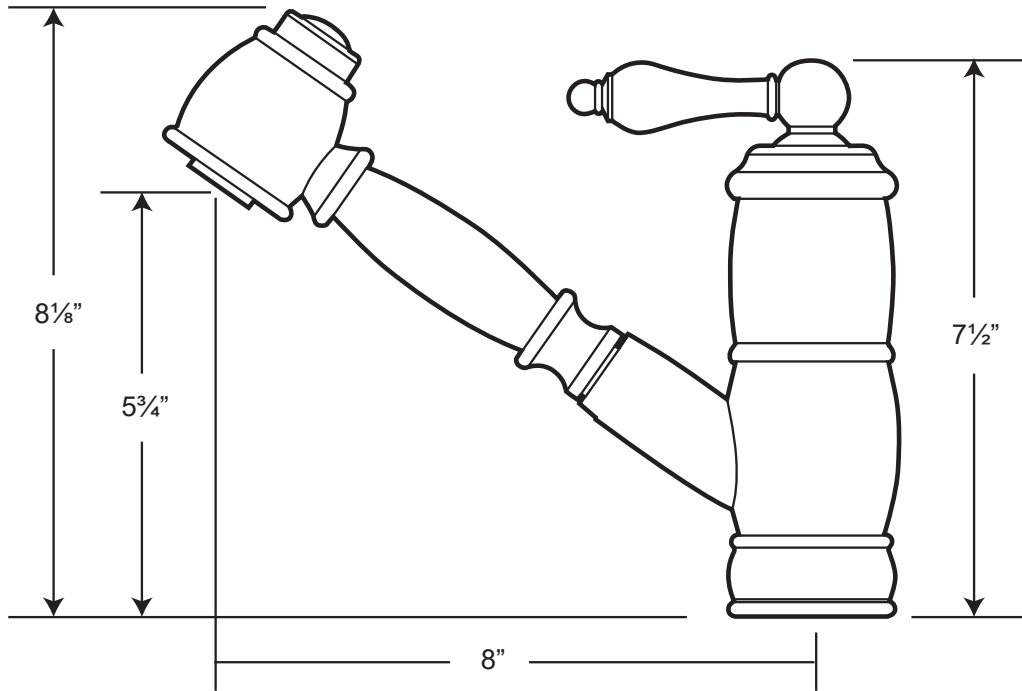

Whitehaus®

WHKPSL3-2222-NT

Vintage III+

LIVE WITH STYLE!

kitchensource.com

 1.800.667.8721