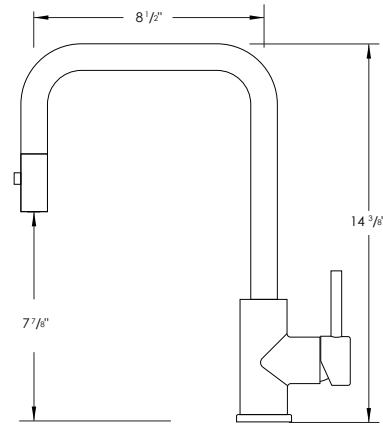

RIVO K-148

PULL DOWN WITH DUAL FUNCTION
KITCHEN FAUCET

DIMENSIONS

RECOMMENDED ACCESSORIES

HANDLE TYPE

LEVER

NUMBER OF HANDLE

1

BRUSHED GOLD (G)

PRODUCT DIMENSIONS

Faucet Height (in)	14 3/8"
Spout Height (in)	7 7/8"
Spout Reach (in)	8 1/2"

CONFIGURATION

1-HOLE

3-HOLES

SPOUT SWIVEL (DEGREES)

360°

MATERIAL

STAINLESS STEEL

CUT OUT HOLE

DECK PLATE

NO INCLUDED.
REQUIRED FOR 3
HOLES INSTALLATION

WATER FLOW

1.5
WATER FLOW RATE
(GPM)

WATERLINES MODEL

FINITION DU ROBINET

BROSSÉ (S)

NOIR MAT (N)

DORÉ BROSSÉ (G)

DIMENSIONS DU PRODUIT

Hauteur du robinet (po) 14 3/8"

Hauteur du bec (po) 7 7/8"

Portée du bec (po) 8 1/2"