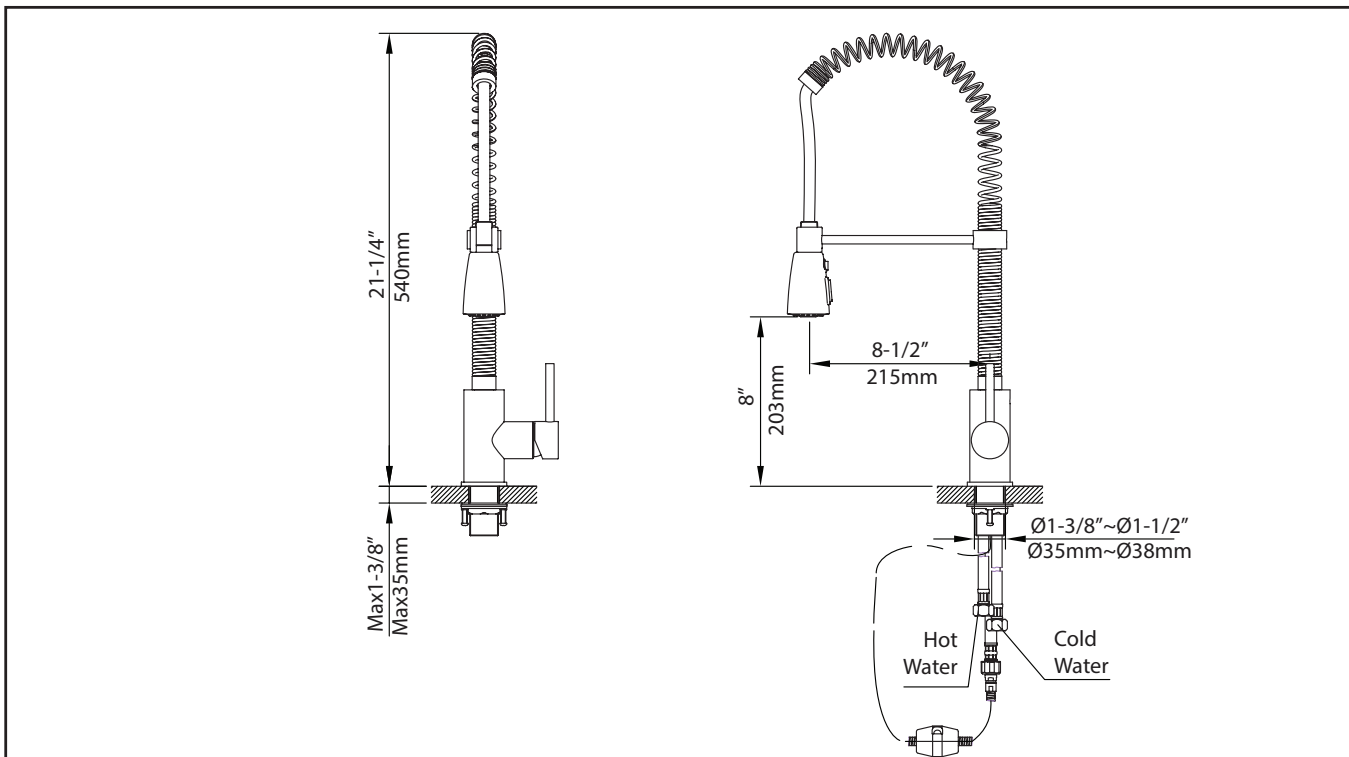

KPF-1612

Single Lever Commercial Style Pull-Pull Down Kitchen Faucet

Chrome / Stainless Steel Finishes

Material

Body: Brass
Handle: Zinc
Sprayer: ABS
Waterway: Braided Nylon

Spout

Swivel: 180
Design: Commercial Spring
Pull Down

Sprayhead

Flow Rate: 1.75 gpm (6.6L/min) @ 60 psi
Aerator: Neoperl/1.75GPM
Name: Cache Perlator Honeycomb
Function: Spray/Stream/Pause
Nozzles: Easy Clean Rubber Nozzles
Docking: Secure

Cartridge

Brand: Kerox
Size: 35mm
Style: Lever

Mounting

Holes: 1 Hole
Type: Brass Nut

Waterlines

Type : CAE
Flexible
Connections: 3/8"
Materials: Braided Stainless Steel
Included
Factory Installed

Dimensions

Faucet Dimensions: 21 1/4" x 8 1/2" x 2"
Handle Clearance: 2 3/4"

Accessories Included

Weight, Hex Wrench

Kraus Limited Lifetime Warranty

Codes/Standards: Meets ASME A112.18.1/CSA B125.1, NSF/ANSI Standard 61 certified by IAPMO, NSF/ANSI Standard 372 certified by IAPMO, CAL GREEN, CEC, DOE, ADA

REV. August 16, 2016