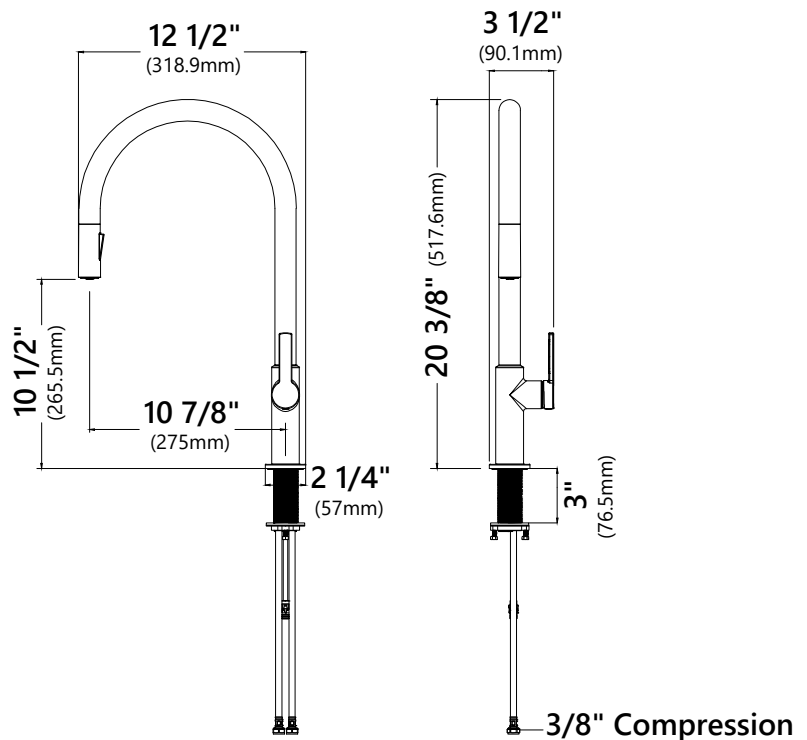

KPF-2821

Single Handle Pull Down Kitchen Faucet

Faucet Dimensions

Overall Height: 20 3/8"
Spout Height: 10 1/2"
Spout Reach: 10 7/8"

Features

- Pull Down Faucet
- Brass Body
- ABS Sprayer
- Lead Free Brass Waterway
- 360° Swivel Spout
- Flow Rate: 1.8 gpm (6.8L/min) @ 60 psi
- Dual Function Sprayhead - Spray/Stream
- 25mm Ceramic Cartridge
- 30" Integrated Nylon Waterlines
- Dome Shaped Screen Washer
- Quick Weight
- Quick Connect Sprayer Hose
- 14 1/8" Hose Length
- Connections 3/8" Compression
- Max Deck Thickness: 3"
- TPI of aerator in the Sprayer - M16.5*1

Accessories Included

- Hex Wrench
- Weight

Available Finishes

- Spot Free Stainless Steel
- Matte Black
- Spot Free Antique Champagne Bronze
- Brushed Brass
- Chrome
- Matte Black/Spot Free Black Stainless

CODES/STANDARDS:

Product Certification

cUPC (ASME A112.18.1/CSA B125.1)
NSF/ANSI Standard 61 and 372 certified by IAPMO
AB1953, MASS, CEC, DOE, ADA

NOTE: Some Kitchen Faucets that do not have a pull out or pull down sprayer may be connected to a portable dishwasher. Pull out and pull down faucets should never be connected to portable dishwashers because potential pressure fluctuations during washing cycles cause hose ruptures or leaks.

Warranty

Kraus Limited Lifetime Warranty