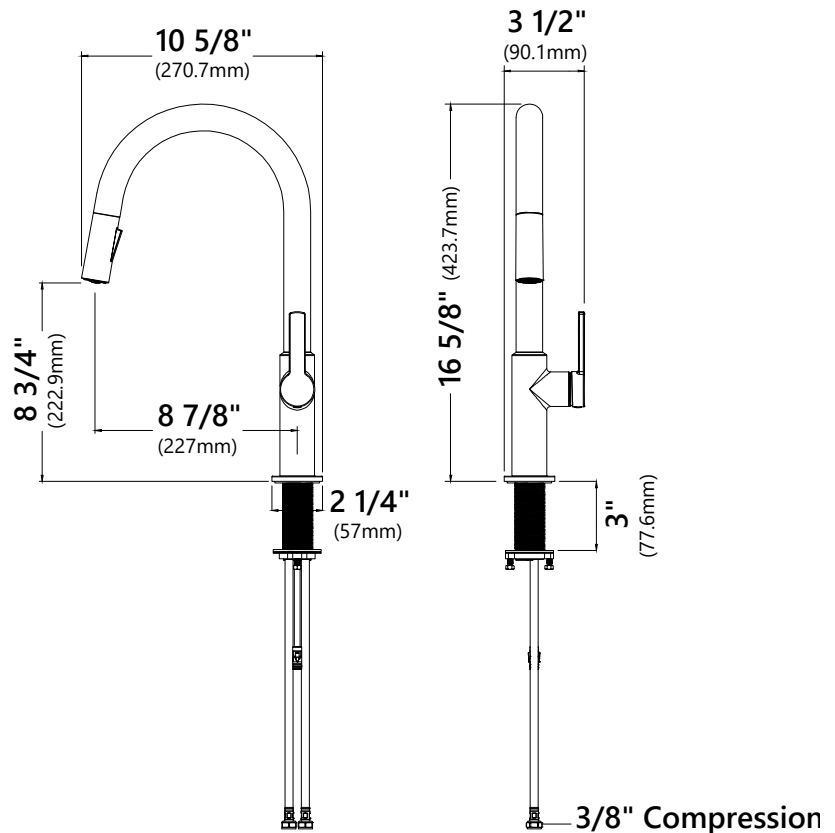

KPF-2820

Single Handle Pull Down Kitchen Faucet

Faucet Dimensions

Overall Height: 16 5/8"

Spout Height: 8 3/4"

Spout Reach: 8 7/8"

Features

- Pull Down Faucet
- Brass Body
- ABS Sprayer
- Lead Free Brass Waterway
- 360° Swivel Spout
- Flow Rate: 1.8 gpm (6.8L/min) @ 60 psi
- Dual Function Sprayhead - Spray/Stream
- 25mm Ceramic Cartridge
- 30" Integrated Nylon Waterlines
- Dome Shaped Screen Washer
- Quick Weight
- Quick Connect Sprayer Hose
- 14" Hose Length
- Connections 3/8" Compression
- Max Deck Thickness: 3"
- TPI of aerator in the Sprayer - M16.5*1

Accessories Included

- Hex Wrench
- Weight

Available Finishes

- Spot Free Stainless Steel
- Matte Black
- Spot Free Antique Champagne Bronze
- Brushed Brass
- Matte Black/Spot Free Black Stainless
- Brushed Brass/Matte Black
- Chrome

CODES/STANDARDS:

Product Certification

cUPC (ASME A112.18.1/CSA B125.1)
NSF/ANSI Standard 61 and 372 certified by IAPMO
AB1953, MASS, CEC, DOE, ADA

NOTE: Some Kitchen Faucets that do not have a pull out or pull down sprayer may be connected to a portable dishwasher. Pull out and pull down faucets should never be connected to portable dishwashers because potential pressure fluctuations during washing cycles cause hose ruptures or leaks.

Warranty

Kraus Limited Lifetime Warranty