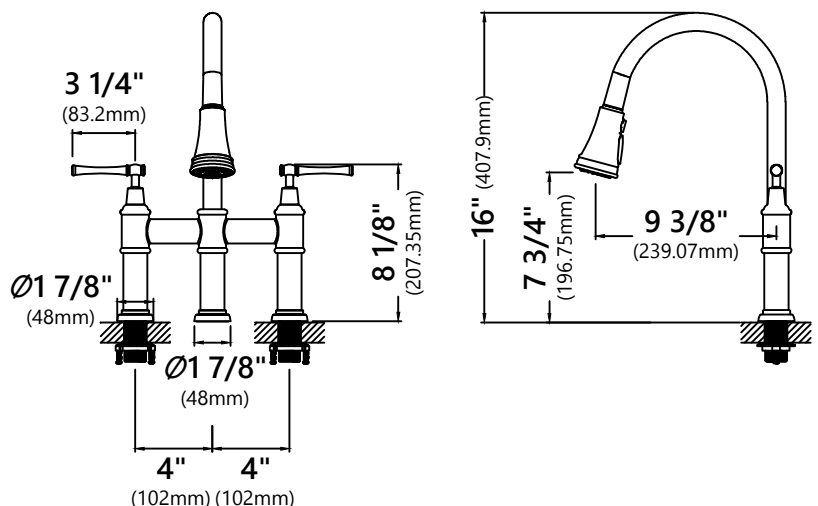

KPF-3121

Transitional Bridge Pull Down Kitchen Faucet

Faucet Dimensions

Overall Height: 16"
 Spout Height: 7 3/4"
 Spout Reach: 9 3/8"

Features

- Pull Down Bridge Faucet
- Brass Construction
- Lead Free Brass Waterway
- 360° Swivel Spout
- Flow Rate: 1.8 gpm (6.8L/min) @ 60 psi
- Comes with 2.2 gpm option
- 3 Hole Installation
- Three Function Sprayhead - Spray/Stream/Sweep
- Quarter Turn Ceramic Disk Cartridge
- 24" Integrated Nylon Waterlines
- Dome Shaped Screen Washer
- Quick Connect Sprayer Hose
- 11 3/4" Hose Length
- Connections 3/8" Compression
- Max Deck Thickness: 2 1/2"
- TPI of aerator in the Sprayer - M20 x 1

Accessories Included

- 2.2gpm Flow Restrictor
- Weight

Available Finishes

- Spot Free Stainless Steel
- Matte Black
- Brushed Gold

CODES/STANDARDS:

Product Certification

cUPC (ASME A112.18.1/CSA B125.1)
 NSF/ANSI Standard 61 and 372 certified by IAPMO
 CAL GREEN, CEC, DOE