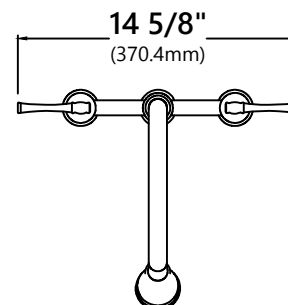

KPF-3121

Transitional Bridge Pull Down Kitchen Faucet

Faucet Dimensions

Overall Height: 16"
 Spout Height: 7 3/4"
 Spout Reach: 9 3/8"

Features

- Pull Down Bridge Faucet
- Brass Construction
- Lead Free Brass Waterway
- 360° Swivel Spout
- Flow Rate: 1.8 gpm (6.8L/min) @ 60 psi
- Comes with 2.2 gpm option
- 3 Hole Installation
- Three Function Sprayhead - Spray/Stream/Sweep
- Quarter Turn Ceramic Disk Cartridge
- 24" Integrated Nylon Waterlines
- Dome Shaped Screen Washer
- Quick Connect Sprayer Hose
- 11 3/4" Hose Length
- Connections 3/8" Compression
- Max Deck Thickness: 2 1/2"
- TPI of aerator in the Sprayer - M20 x 1

Accessories Included

- 2.2gpm Flow Restrictor
- Weight

Available Finishes

- Spot Free Stainless Steel
- Matte Black
- Brushed Gold

CODES/STANDARDS:

Product Certification

cUPC (ASME A112.18.1/CSA B125.1)
 NSF/ANSI Standard 61 and 372 certified by IAPMO
 CAL GREEN, CEC, DOE