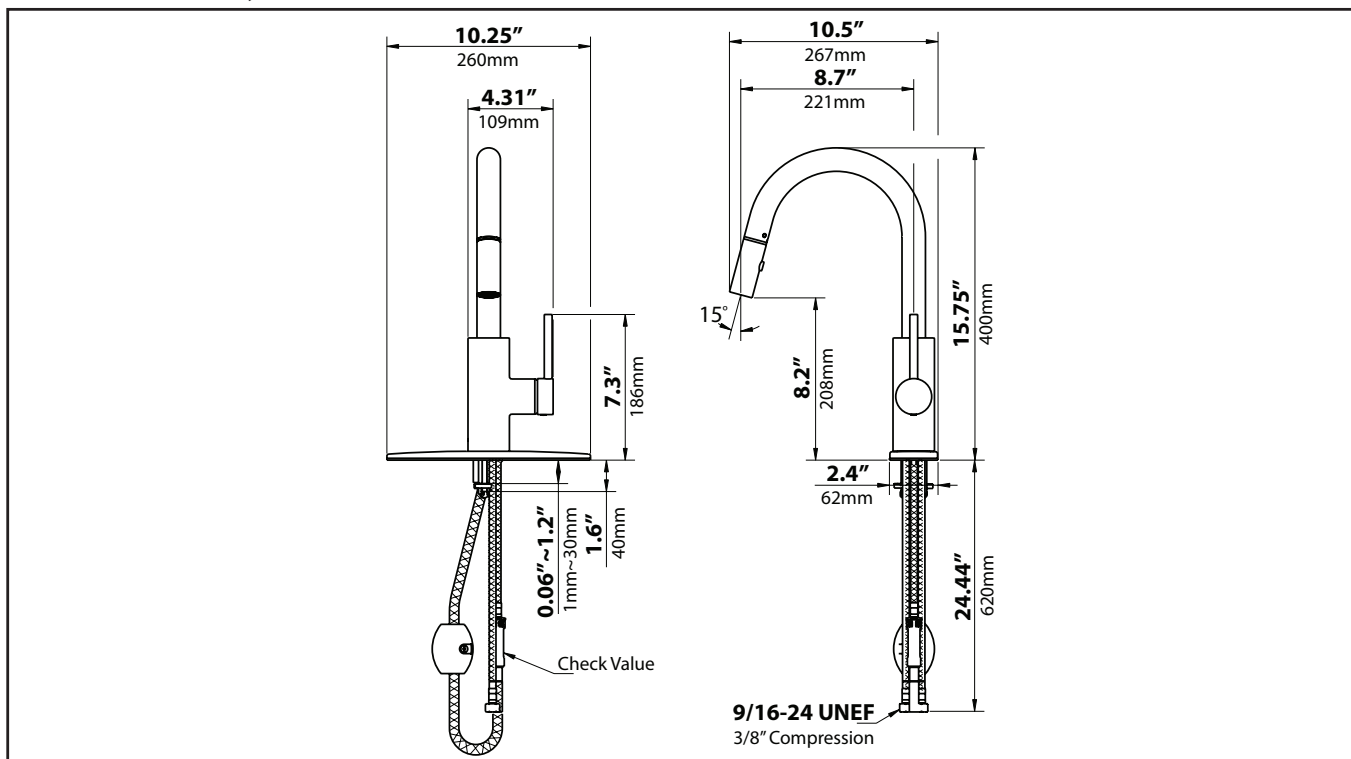

Sprayhead

Flow Rate: 1.75 gpm (6.6L/min) @ 60 psi
 Aerator: Neoperl/1.75GPM
 Name: Cache Perlator Honeycomb
 Function: Spray & Stream
 Nozzles: Easy Clean Rubber Nozzles
 Docking: Secure

Hose

Type: Neoperl

Cartridge

Brand: Kerox
 Size: 35mm
 Style: Lever

Mounting

Holes: 1 - 3 Holes
 Type: Quick Dock

Waterlines

Type : Neoperl, 700mm
 Flexible
 Connections: 3/8"
 Materials: Braided Nylon
 Included
 Factory Installed

Dimensions

Faucet Dimensions: 15 3/4" x 8 3/4" x 2 1/2"
 Handle Clearance: 1 1/4"

Accessories Included

Escutcheon Plate, Weight, Hex Wrench

Codes/Standards: Meets ASME A112.18.1/CSA B125.1, NSF/ANSI Standard 61 certified by IAPMO, NSF/ANSI Standard 372 certified by IAPMO, CAL GREEN, CEC, DOE, ADA