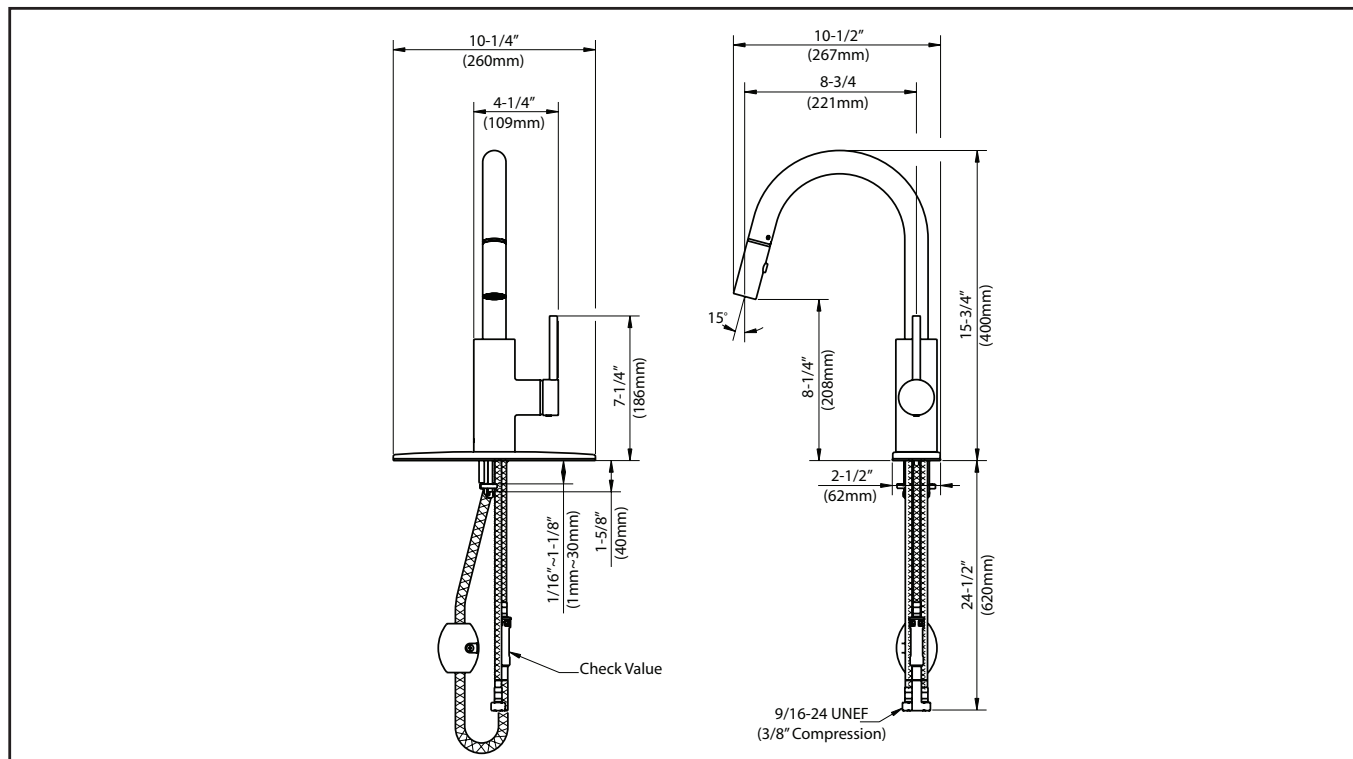

Swivel: 360
Design: Full Body
Pull Down

Sprayhead

Flow Rate: 1.75 gpm (6.6L/min) @ 60 psi
Aerator: Neoperl/1.75GPM
Name: Cache Perlator Honeycomb
Function: Spray & Stream
Nozzles: Easy Clean Rubber Nozzles
Docking: Secure

Hose

Type: Neoperl

Cartridge

Brand: Kerox
Size: 35mm
Style: Lever

Mounting

Holes: 1 - 3 Holes
Type: Quick Dock

Waterlines

Type : Neoperl, 700mm
Flexible
Connections: 3/8"
Materials: Braided Nylon
Included
Factory Installed

Dimensions

Faucet Dimensions: 15 3/4" x 8 3/4" x 2 1/2"
Handle Clearance: 1 1/4"

Accessories Included

Escutcheon Plate, Weight, Hex Wrench

Codes/Standards: Meets ASME A112.18.1/CSA B125.1, NSF/ANSI Standard 61 certified by IAPMO, NSF/ANSI Standard 372 certified by IAPMO, CAL GREEN, CEC, ADA