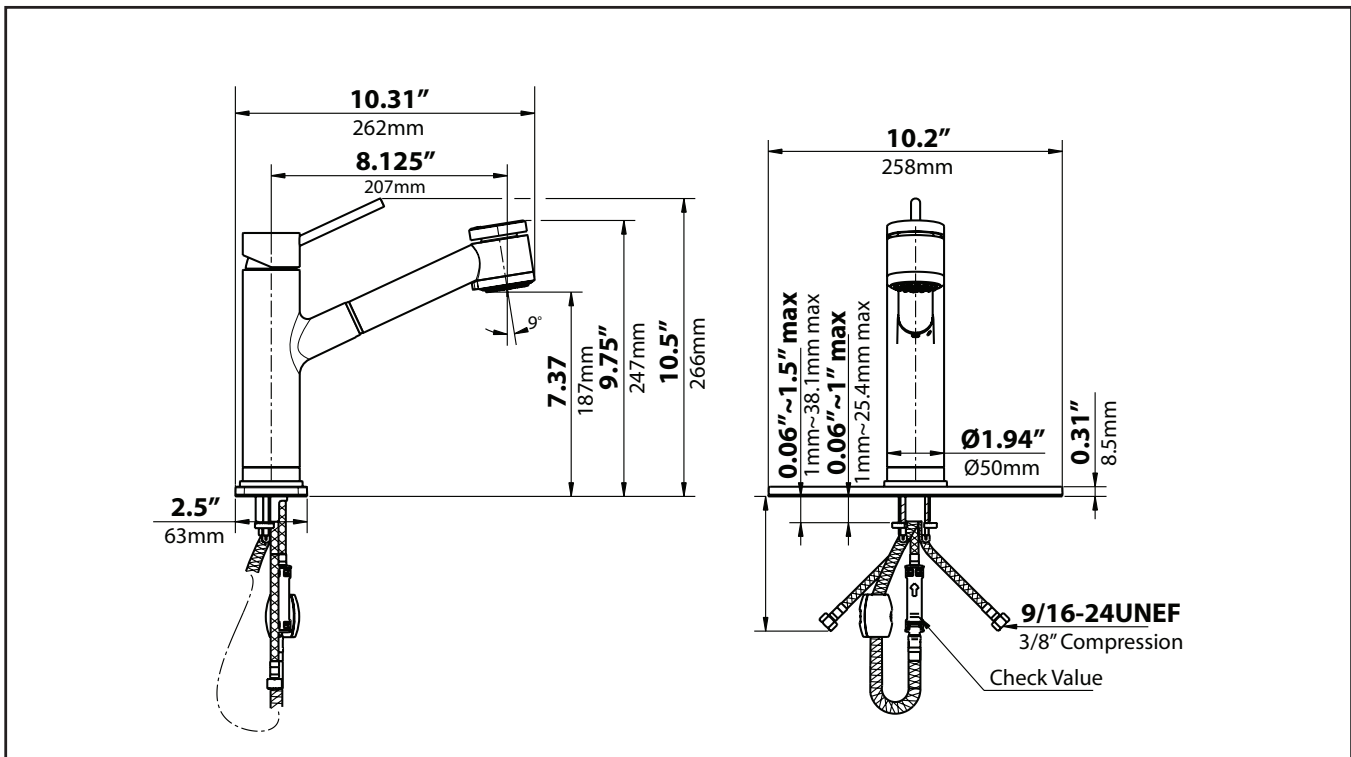

Swivel: 120
 Design: Short Body
 Pull Out

Sprayhead

Flow Rate: 1.75 gpm (6.6L/min) @ 60 psi
 Aerator: Neoperl/1.75GPM
 Name: Cache Perlator Honeycomb
 Function: Spray/Stream/Pause
 Nozzles: Easy Clean Rubber Nozzles
 Docking: Secure

Hose

Type: Neoperl

Cartridge

Brand: Kerox
 Size: 35mm
 Style: Lever

Mounting

Holes: 1 - 3 Holes
 Type: Quick Dock

Waterlines

Type : Neoperl, 700mm
 Flexible
 Connections: 3/8"
 Materials: Braided Nylon
 Included
 Factory Installed

Dimensions

Faucet Dimensions: 10 1/2" x 8 1/8" x 2"
 Handle Clearance: 11 3/8"

Accessories Included

Escutcheon Plate, Weight, Hex Wrench

Codes/Standards: Meets ASME A112.18.1/CSA B125.1, NSF/ANSI Standard 61 certified by IAPMO, NSF/ANSI Standard 372 certified by IAPMO, CAL GREEN, CEC, DOE, ADA