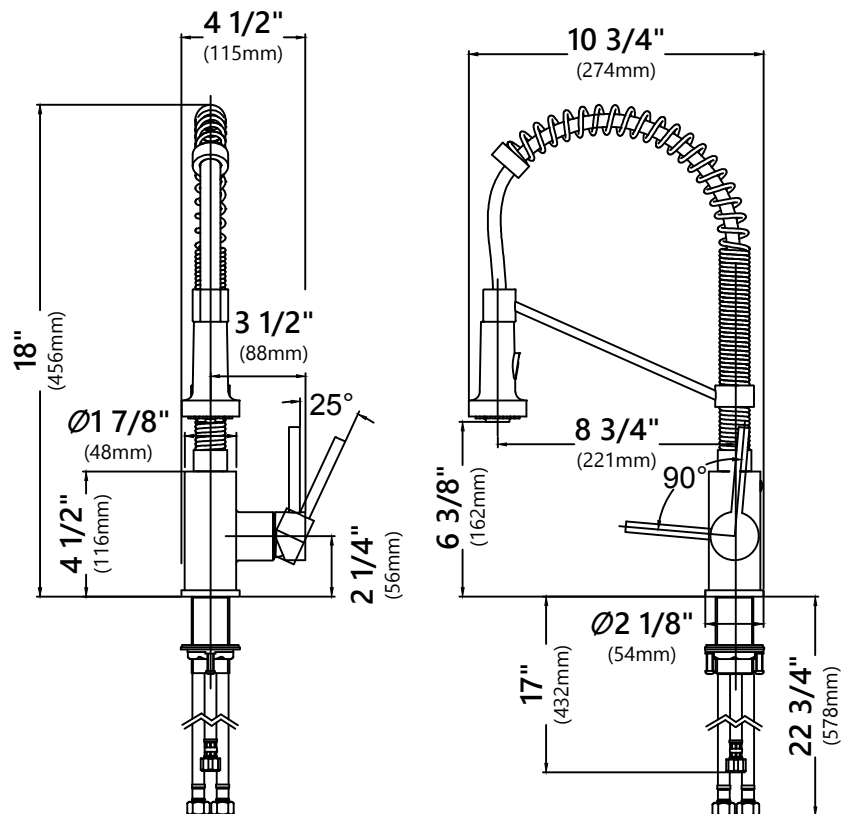

KPF-1610

Single Handle Commercial Style Pull Down Kitchen Faucet

Faucet Dimensions

Overall Height: 18"
 Spout Height: 6 3/8"
 Spout Reach: 8 3/4"

Features

- Commercial Style Pull Down Faucet
- Metal Body
- ABS Sprayer
- Lead Free Braided Nylon Waterway
- 180° Swivel Spout
- Flow Rate: 1.8 gpm (6.8L/min) @ 60 psi
- Comes with 2.2 gpm option
- Dual Function Sprayhead - Spray/Stream
- Silicone Nozzles
- 35mm Ceramic Cartridge
- 26.5" Integrated Nylon Waterlines
- Dome Shaped Screen Washer
- Quick Weight
- Quick Connect Sprayer Hose
- Connections 3/8"
- Max Deck Thickness: 1 1/2"
- TPI of aerator in the Sprayer - M24*1

Accessories Included

- Weight
- Hex Wrench
- 2.2gpm Flow Restrictor

Available Finishes

- Chrome
- Matte Black
- Stainless Steel
- Stainless Steel/Chrome
- Stainless Steel/Matte Black
- Matte Black/Black Stainless
- Brushed Gold
- Spot Free Brushed Gold

CODES/STANDARDS:

Product Certification

cUPC (ASME A112.18.1/CSA B125.1)
 NSF/ANSI Standard 61 and 372 certified by IAPMO
 AB1953, EPA, MASS, FTC, DOE, CEC, ADA

NOTE: Some Kitchen Faucets that do not have a pull out or pull down sprayer may be connected to a portable dishwasher. Pull out and pull down faucets should never be connected to portable dishwashers because potential pressure fluctuations during washing cycles cause hose ruptures or leaks.