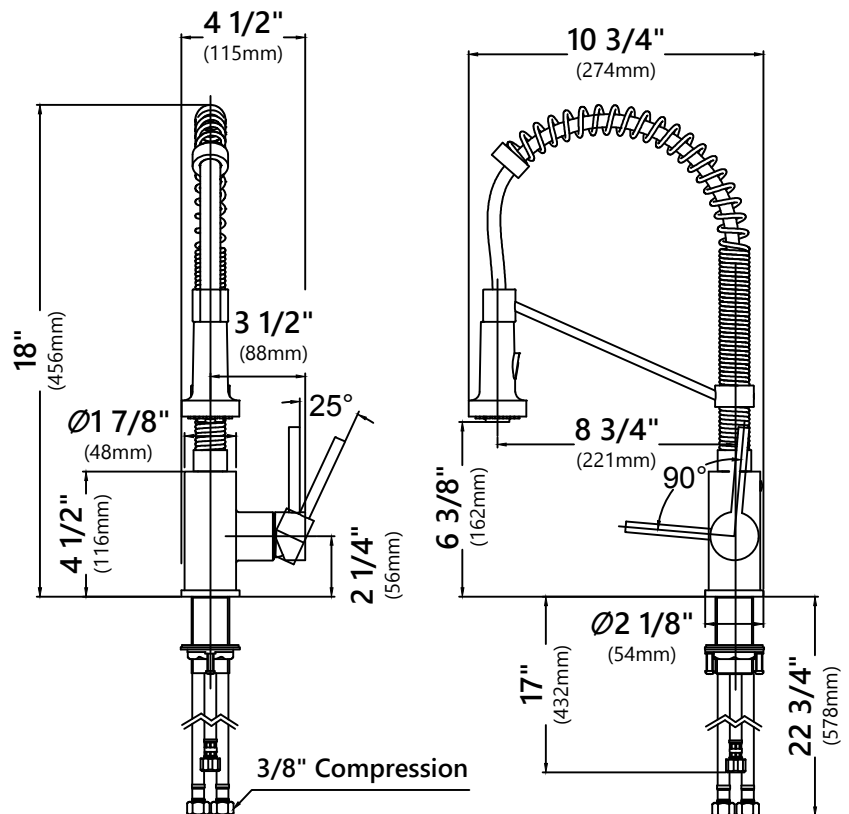

KPF-1610

Single Handle Commercial Style Pull Down Kitchen Faucet

Faucet Dimensions

Overall Height: 18"
Spout Height: 6 3/8"
Spout Reach: 8 3/4"

Features

- Commercial Style Pull Down Faucet
- Metal Body
- ABS Sprayer
- Lead Free Braided Nylon Waterway
- 180° Swivel Spout
- Flow Rate: 1.8 gpm (6.8L/min) @ 60 psi
- Comes with 2.2 gpm option
- Dual Function Sprayhead - Spray/Stream
- Silicone Nozzles
- 35mm Ceramic Cartridge
- 26.5" Integrated Nylon Waterlines
- Dome Shaped Screen Washer
- Quick Weight
- Quick Connect Sprayer Hose
- 16" Hose Length
- Connections 3/8" Compression
- Max Deck Thickness: 1 1/2"
- TPI of aerator in the Sprayer - M24*1

Accessories Included

- Weight
- Hex Wrench
- 2.2gpm Flow Restrictor

Available Finishes

- Chrome
- Matte Black
- Stainless Steel
- Stainless Steel/Chrome
- Stainless Steel/Matte Black
- Matte Black/Black Stainless
- Brushed Gold
- Spot Free Antique Champagne Bronze
- Spot Free Antique Champagne Bronze/Matte Black

CODES/STANDARDS:

Product Certification

cUPC (ASME A112.18.1/CSA B125.1)
NSF/ANSI Standard 61 and 372 certified by IAPMO
AB1953, EPA, MASS, FTC, DOE, CEC, ADA

NOTE: Some Kitchen Faucets that do not have a pull out or pull down sprayer may be connected to a portable dishwasher. Pull out and pull down faucets should never be connected to portable dishwashers because potential pressure fluctuations during washing cycles cause hose ruptures or leaks.