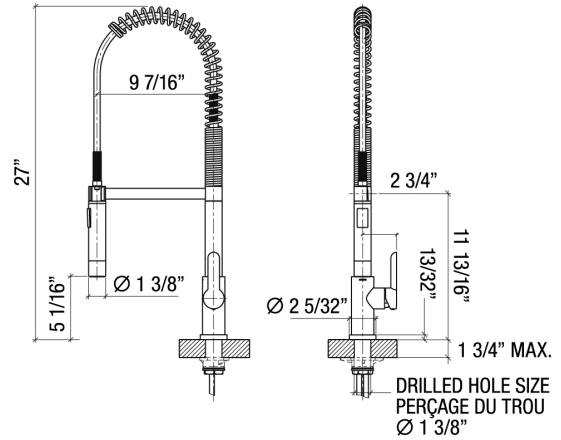

306014 Sky

Project name: _____

Specifier: _____ Contractor: _____

Features

- 360° swivel spout
- Flexible spout (stainless steel spring) with movable spray hose
- Ceramic disk cartridge for precise water flow/temperature
- Solid brass construction for long life and durability
- 2.2 gallon/minute flow rate
- Flexible braided stainless steel inlet hoses included with 3/8" connectors
- Dual sprayhead: spray jet or stream jet
- CSA (pending), LEAD FREE AB1953 compliant
- Made in Germany
- 1-year limited warranty against manufacturing & material defects
- A limited lifetime warranty on Ceramic disk cartridge and flex hose

Available finishes

Platinum brushed
306014

Polished chrome
306004

Standards compliance

- CSA (pending)
- AB1953

Optional accessories

- Air switch 306017
- Soap dispenser 306016

Product specifications

Contemporary spray kitchen faucet with swivel spout. Ceramic cartridge for high precision. 360° swivel head that work for any sinks size.

Warranty

Julien inc. offers a 1-YEAR LIMITED WARRANTY on its faucets against manufacturing and material defects. A LIMITED LIFETIME WARRANTY is offered on ceramic disk cartridge and flex hoses. For further details on our product warranty, please refer to our catalog or Web site.