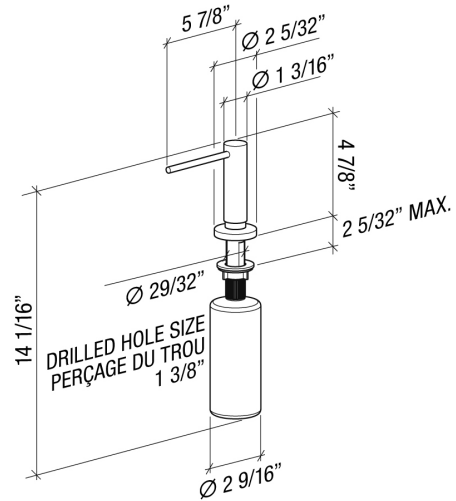

# 306006 Soap dispenser

Project name: \_\_\_\_\_

Specifier: \_\_\_\_\_ Contractor: \_\_\_\_\_