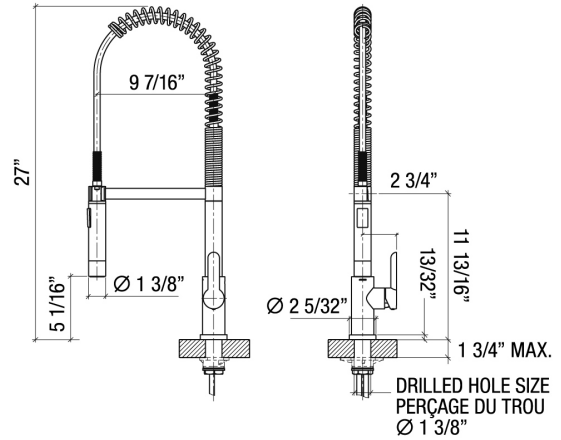

306004 Sky

Project name: _____

Specifier: _____ Contractor: _____

Features

- 360° swivel spout
- Flexible spout (stainless steel spring) with movable spray hose
- Ceramic disk cartridge for precise water flow/temperature
- Solid brass construction for long life and durability
- 2.2 gallon/minute flow rate
- Flexible braided stainless steel inlet hoses included with 3/8" connectors
- Dual sprayhead: spray jet or stream jet
- CSA (pending), LEAD FREE AB1953 compliant
- Made in Germany
- 1-year limited warranty against manufacturing & material defects
- A limited lifetime warranty on Ceramic disk cartridge and flex hose

Available finishes

Polished chrome
306004

Platinum brushed
306014

Standards compliance

- CSA (pending)
- AB1953

Optional accessories

- Air switch 306007
- Soap dispenser 306006

Product specifications

Contemporary spray kitchen faucet with swivel spout. Ceramic cartridge for high precision. 360° swivel head that work for any sinks size.

Warranty

Julien inc. offers a 1-YEAR LIMITED WARRANTY on its faucets against manufacturing and material defects. A LIMITED LIFETIME WARRANTY is offered on ceramic disk cartridge and flex hoses. For further details on our product warranty, please refer to our catalog or Web site.