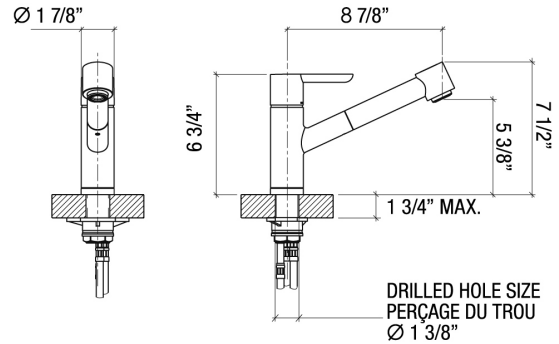

Project name: _____

Specifier: _____ Contractor: _____

Features

- 360° swivel spout
- Pull down spray kitchen faucet
- Ceramic disk cartridge for precise water flow/temperature
- Solid brass construction for long life and durability
- 2.2 gallon/minute flow rate
- Flexible braided stainless steel inlet hoses included with 3/8" connectors
- Dual sprayhead: spray jet or stream jet
- CSA (pending), LEAD FREE AB1953 compliant
- Made in Germany
- 1-year limited warranty against manufacturing & material defects
- A limited lifetime warranty on Ceramic disk cartridge and flex hose

Available finishes

Polished chrome
306003

Platinum brushed
306013

Standards compliance

- CSA (pending)
- AB1953

Optional accessories

- Air switch 306007
- Soap dispenser 306006

Product specifications

Contemporary pull-down spray kitchen faucet with swivel spout. Ceramic cartridge for high precision. 360° swivel head that work for any sinks size.

Warranty

Julien inc. offers a 1-YEAR LIMITED WARRANTY on its faucets against manufacturing and material defects. A LIMITED LIFETIME WARRANTY is offered on ceramic disk cartridge and flex hoses. For further details on our product warranty, please refer to our catalog or Web site.