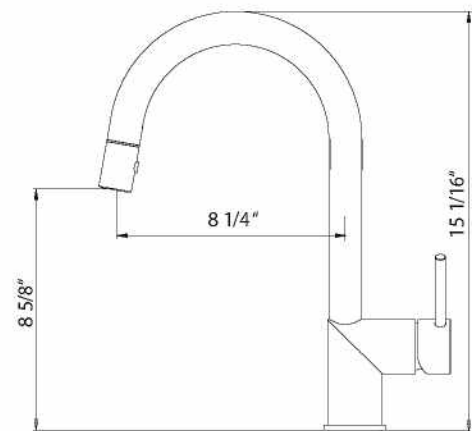

VITALE SERIES

Pull Down Kitchen Faucet

- Model** VITPD-668-PC : Polished Chrome
 VITPD-668-BN : Brushed Nickel
 VITPD-668-OB : Oil Rubbed Bronze

VITPD-668

FEATURES

- Solid brass body construction
- Lightweight pull down with dual function spray/stream hand spray
- Easy clean AeroFlo removable Aerator
- XtendHose reaches all edges of sink and beyond. 20+ inches
- Forward action with 15° rear limited handle will not hit backsplash
- CeraDox Ceramic Disc Cartridge - Lifetime Warranty
- Available in 3 finish options
- Hybrid stainless steel and nylon UltraBraid hoses for increased durability and flexibility
- All Houzer faucets are ICC certified to meet or exceed US State and Federal plumbing codes and low lead safety standards
- Limited Lifetime Warranty