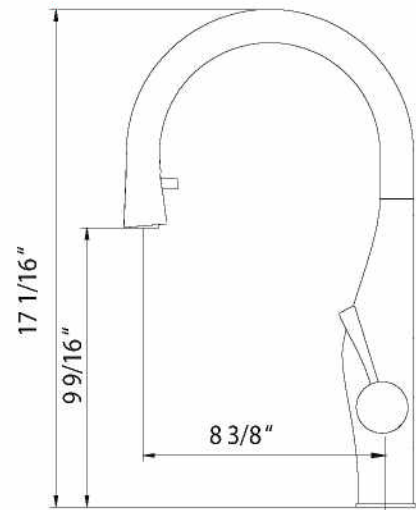

VISION SERIES

Pull Down Kitchen Faucet with Concealed Hand Spray

- Model** **VISPD-869-PC** : Polished Chrome
VISPD-869-BN : Brushed Nickel
VISPD-869-OB : Oil Rubbed Bronze
VISPD-869-BB : Brushed Brass

VISPD-869

FEATURES

- HydroMold solid brass construction
- Concealed, seamless solid brass pull down dual function spray/stream handspray
- Easy clean AeroFlo removable Aerator
- XtendHose reaches all edges of sink and beyond. 20+ inches
- Forward action with 15° rear limited handle will not hit backsplash
- CeraDox Ceramic Disc Cartridge - Lifetime Warranty
- Available in 4 finish options
- Oversized deck mounting locknut for ease of installation
- Hybrid stainless steel and nylon UltraBraid hoses for increased durability and flexibility
- QuickConnect InterLock system designed for secure and easy installation
- All Houzer faucets are ICC certified to meet or exceed US State and Federal plumbing codes and low lead safety standards
- Limited Lifetime Warranty