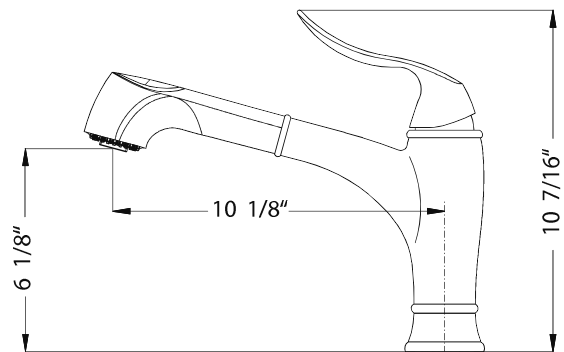

SURGE SERIES

Pull Out Kitchen Faucet

- Model** **SURPO-571-PC** : Polished Chrome
SURPO-571-BN : Brushed Nickel
SURPO-571-OB : Oil Rubbed Bronze
SURPO-571-BB : Brushed Brass

SURPO-571

FEATURES

- Traditional solid brass construction
- Lightweight pull out with dual function spray/stream hand spray
- Easy clean AeroFlo removable Aerator
- XtendHose reaches all edges of sink and beyond. 20+ inches
- Ergonomic UltraSmooth topmount handle
- CeraDox Ceramic Disc Cartridge - Lifetime Warranty
- Available in 4 finish options
- Oversized deck mounting locknut for ease of installation
- Hybrid stainless steel and nylon braided hoses for increased durability and flexibility
- All Houzer faucets are ICC certified to meet or exceed US State and Federal plumbing codes and low lead safety standards
- Limited Lifetime Warranty