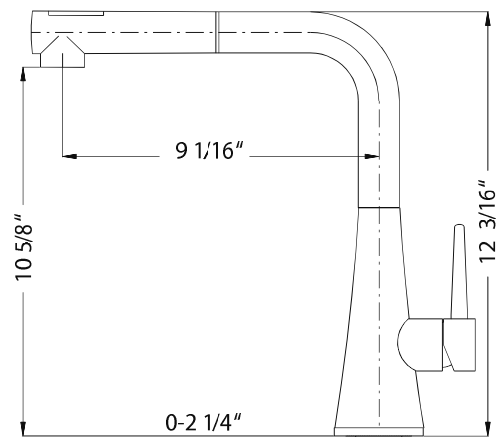

SOMA SERIES

Pull Out Kitchen Faucet

Model SOMPO-665-PC : Polished Chrome
SOMPO-665-BN : Brushed Nickel
SOMPO-665-OB : Oil Rubbed Bronze

SOMPO-665

FEATURES

- Solid brass body and spout
- Lightweight Ergonomic pull out hand spray
- Easy clean AeroFlo removable Aerator
- XtendHose reaches all edges of sink and beyond. 20+ inches
- 90° forward action temperature control handle will not hit backsplash
- CeraDox Ceramic Disc Cartridge - Lifetime Warranty
- Available in 3 finish options
- Hybrid stainless steel and nylon UltraBraid hoses for increased durability and flexibility
- All Houzer faucets are ICC certified to meet or exceed US State and Federal plumbing codes and low lead safety standards
- Limited Lifetime Warranty