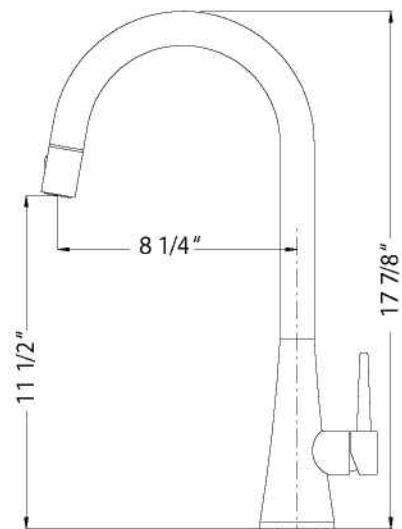

**SOMA SERIES**

**Pull Down Kitchen Faucet**

- Model** SOMPD-669-PC : Polished Chrome  
 SOMPD-669-BN : Brushed Nickel  
 SOMPD-669-OB : Oil Rubbed Bronze

SOMPD-669

**FEATURES**

- Solid brass body and spout
- Lightweight pull down with dual function spray/stream hand spray
- Easy clean AeroFlo removable Aerator
- XtendHose reaches all edges of sink and beyond. 20+ inches
- 90° forward action temperature control handle will not hit backsplash
- CeraDox Ceramic Disc Cartridge - Lifetime Warranty
- Available in 3 finish options
- Hybrid stainless steel and nylon UltraBraid hoses for increased durability and flexibility
- All Houzer faucets are ICC certified to meet or exceed US State and Federal plumbing codes and low lead safety standards
- Limited Lifetime Warranty