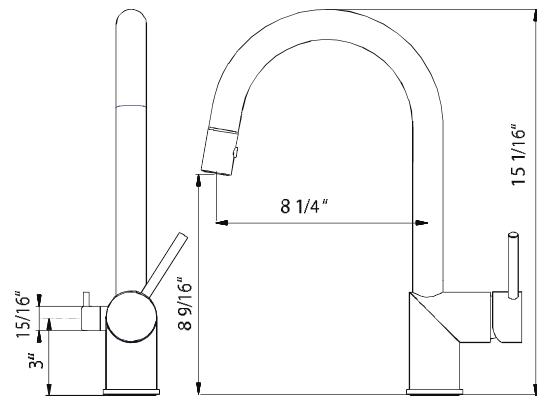

**SENTINEL SERIES**

**Pull Down Kitchen Faucet with Hot Water Safety Switch**

**Model SENPD-466-PC** : Polished Chrome  
**SENPD-466-BN** : Brushed Nickel  
**SENPD-466-OB** : Oil Rubbed Bronze

SENPD-466

**FEATURES**

- Contemporary solid brass body
- Safety Switch for Instant Hot Water Shutoff
- Ideal for children and elderly safety or religious requirements
- Lightweight pull down with dual function spray/stream hand spray
- Easy clean AeroFlo removable Aerator
- XtendHose reaches all edges of sink and beyond. 20+ inches
- CeraDox Ceramic Disc Cartridge - Lifetime Warranty
- Forward action with 15° rear limited handle will not hit backsplash
- Available in 3 finish option
- All Houzer faucets are ICC certified to meet or exceed US State and Federal plumbing codes and low lead safety standards
- Limited Lifetime Warranty