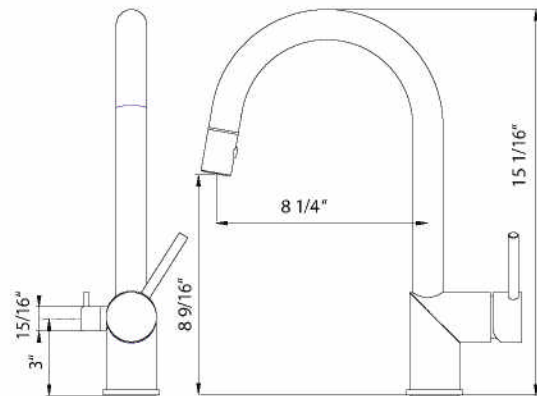

SENTINEL SERIES

Pull Down Kitchen Faucet with Hot Water Safety Switch

Model SENPD-466-PC : Polished Chrome
SENPD-466-BN : Brushed Nickel
SENPD-466-OB : Oil Rubbed Bronze

SENPD-466

FEATURES

- Contemporary solid brass body
- Safety Switch for Instant Hot Water Shutoff
- Ideal for children and elderly safety or religious requirements
- Lightweight pull down with dual function spray/stream hand spray
- Easy clean AeroFlo removable Aerator
- XtendHose reaches all edges of sink and beyond. 20+ inches
- CeraDox Ceramic Disc Cartridge - Lifetime Warranty
- Forward action with 15° rear limited handle will not hit backsplash
- Available in 3 finish option
- All Houzer faucets are ICC certified to meet or exceed US State and Federal plumbing codes and low lead safety standards
- Limited Lifetime Warranty