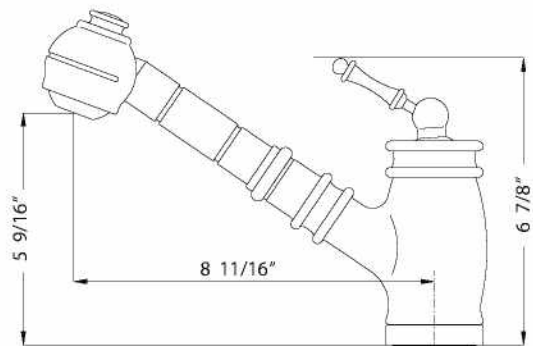

SCEPO-263

**FEATURES**

- Traditional solid all brass construction
- Solid brass pull out dual function spray/stream hand spray
- Easy clean AeroFlo removable Aerator
- XtendHose reaches all edges of sink and beyond. 20+ inches
- Traditional Ornate UltraSmooth topmount handle
- CeraDox Ceramic Disc Cartridge - Lifetime Warranty
- Available in 6 finish options
- Oversized deck mounting locknut for ease of installation
- Hybrid stainless steel and nylon braided hoses for increased durability and flexibility
- All Houzer faucets are ICC certified to meet or exceed US State and Federal plumbing codes and low lead safety standards
- Limited Lifetime Warranty