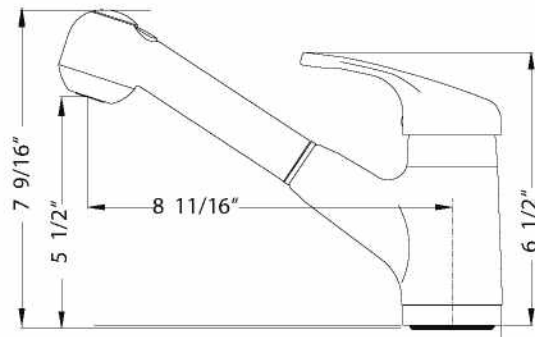

REYA SERIES

Pull Out Kitchen Faucet

Model REYPO-861-PC : Polished Chrome
 REYPO-861-BN : Brushed Nickel

REYPO-861

FEATURES

- Transitional solid brass body
- Lightweight pull out dual function spray/stream handspray
- Easy clean AeroFlo removable Aerator
- XtendHose reaches all edges of sink and beyond. 20+ inches
- Ergonomic Ultrasmooth topmount handle
- CeraDox Ceramic Disc Cartridge - Lifetime Warranty
- Available in 2 finish options
- All Houzer faucets are ICC certified to meet or exceed US State and Federal plumbing codes and low lead safety standards
- Limited Lifetime Warranty