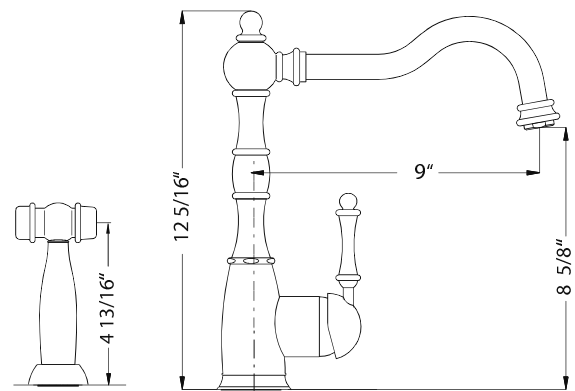

REGAL SERIES

Traditional Kitchen Faucet with Sidespray

- Model REGSS-181-PC** : Polished Chrome
REGSS-181-BN : Brushed Nickel
REGSS-181-OB : Oil Rubbed Bronze
REGSS-181-BB : Brushed Brass
REGSS-181-AB : Antique Brass
REGSS-181-AC : Antique Copper

REGSS-181

FEATURES

- Traditional solid brass construction
- Traditional solid brass side spray with removable aerator
- Easy clean AeroFlo removable Aerator
- XtendHose reaches all edges of sink and beyond. 20+ inches
- Forward action with 15° rear limited handle will not hit backsplash
- CeraDox Ceramic Disc Cartridge - Lifetime Warranty
- Available in 6 finish options
- Oversized deck mounting locknut for ease of installation
- Hybrid stainless steel and nylon braided hoses for increased durability and flexibility
- All Houzer faucets are ICC certified to meet or exceed US State and Federal plumbing codes and low lead safety standards
- Limited Lifetime Warranty