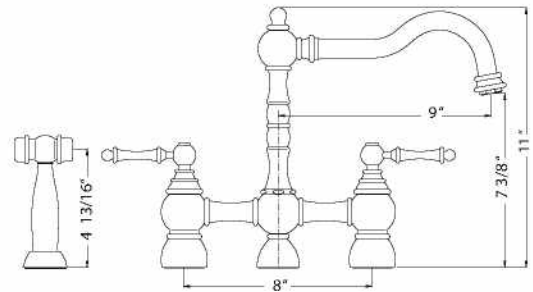

LEXINGTON SERIES

Traditional Bridge Kitchen Faucet with Sidespray

- Model** LEXBS-956-PC : Polished Chrome
 LEXBS-956-BN : Brushed Nickel
 LEXBS-956-OB : Oil Rubbed Bronze
 LEXBS-956-BB : Brushed Brass
 LEXBS-956-AB : Antique Brass
 LEXBS-956-AC : Antique Copper

LEXBS-956

FEATURES

- Traditional solid brass construction
- Solid brass side spray with removable aerator
- Easy clean AeroFlo removable Aerator
- Sidespray with XtendHose reaches all edges of sink and beyond. 20+ inches
- Traditional Dual Hot/Cold Horizontal Ultrasmooth Water Controls
- CeraDox Ceramic Disc Cartridge - Lifetime Warranty
- Available in 6 finish options
- Oversized deck mounting locknut for ease of installation
- Hybrid stainless steel and nylon braided hoses for increased durability and flexibility
- All Houzer faucets are ICC certified to meet or exceed US State and Federal plumbing codes and low lead safety standards
- Limited Lifetime Warranty