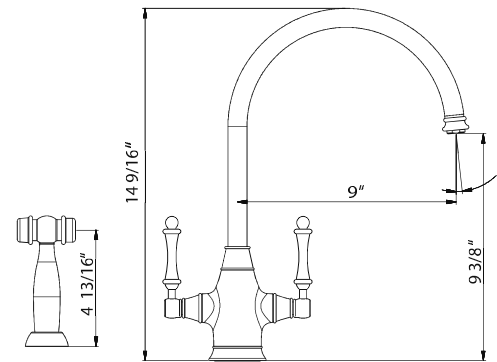

CHARLESTON SERIES

Traditional Two Handle Kitchen Faucet with Sidespray

- Model CRLSS-650-PC** : Polished Chrome
CRLSS-650-BN : Brushed Nickel
CRLSS-650-OB : Oil Rubbed Bronze
CRLSS-650-BB : Brushed Brass
CRLSS-650-AB : Antique Brass
CRLSS-650-AC : Antique Copper

CRLSS-650

FEATURES

- Traditional solid brass construction
- Traditional solid brass side spray with removable aerator
- Easy clean AeroFlo removable Aerator
- Sidespray with XtendHose reaches all edges of sink and beyond. 20+ inches
- Forward action with 15° rear limited handle will not hit backsplash
- CeraDox Ceramic Disc Cartridge - Lifetime Warranty
- Available in 6 finish options
- Oversized deck mounting locknut for ease of installation
- Hybrid stainless steel and nylon braided hoses for increased durability and flexibility
- QuickConnect InterLock system designed for secure and easy installation
- All Houzer faucets are ICC certified to meet or exceed US State and Federal plumbing codes and low lead safety standards
- Limited Lifetime Warranty