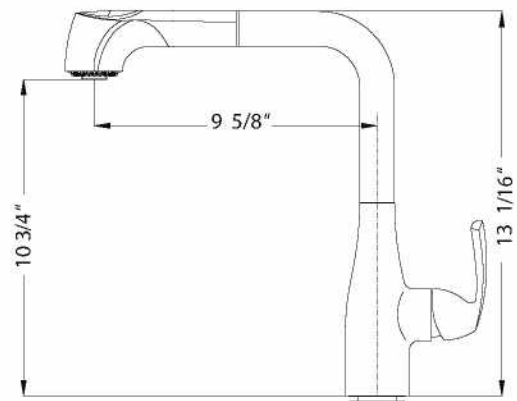

CORA TALL SERIES

**Pull Out Kitchen Faucet**

**Model** CORPO-554-PC : Polished Chrome  
 CORPO-554-BN : Brushed Nickel  
 CORPO-554-OB : Oil Rubbed Bronze

CORPO-554

**FEATURES**

- Contemporary solid brass body
- Lightweight pull down with dual function spray/stream hand spray
- Easy clean AeroFlo removable Aerator
- XtendHose reaches all edges of sink and beyond. 20+ inches
- 90° Forward action handle will not hit backsplash
- CeraDox Ceramic Disc Cartridge - Lifetime Warranty
- Available in 3 finish options
- Sleek High Profile Faucet handles large kitchenware
- Oversized deck mounting locknut for ease of installation
- Hybrid stainless steel and nylon UltraBraid hoses for increased durability and flexibility
- All Houzer faucets are ICC certified to meet or exceed US State and Federal plumbing codes and low lead safety standards
- Limited Lifetime Warranty