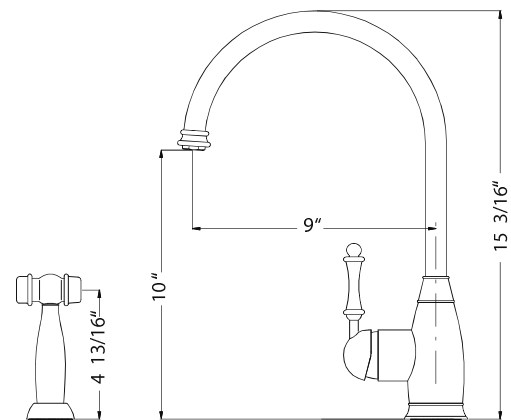

CHARLOTTE SERIES

Traditional Kitchen Faucet with Sidespray

- Model CHASS-682-PC** : Polished Chrome
CHASS-682-BN : Brushed Nickel
CHASS-682-OB : Oil Rubbed Bronze
CHASS-682-BB : Brushed Brass
CHASS-682-AB : Antique Brass
CHASS-682-AC : Antique Copper

CHASS-682

FEATURES

- Traditional solid brass construction
- Traditional solid brass side spray with removable aerator
- Easy clean AeroFlo removable Aerator
- Sidespray with XtendHose reaches all edges of sink and beyond. 20+ inches
- Forward action with 15° rear limited handle will not hit backsplash
- CeraDox Ceramic Disc Cartridge - Lifetime Warranty
- Available in 6 finish options
- Oversized deck mounting locknut for ease of installation
- Hybrid stainless steel and nylon braided hoses for increased durability and flexibility
- QuickConnect InterLock system designed for secure and easy installation
- All Houzer faucets are ICC certified to meet or exceed US State and Federal plumbing codes and low lead safety standards
- Limited Lifetime Warranty