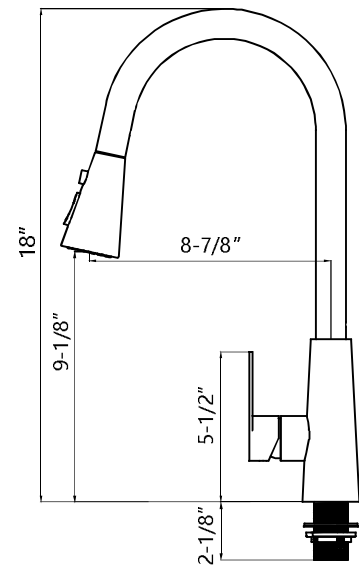

FEATURES

- Solid brass body and spout
- Lightweight pull down with three function spray/stream/sweep hand spray
- Easy clean AeroFlo removable Aerator
- XtendHose reaches all edges of sink and beyond. 20+ inches
- 90° forward action temperature control handle will not hit backsplash
- Available in 5 finish options
- Hybrid stainless steel and nylon UltraBraid hoses for increased durability and flexibility
- All Houzer faucets are ICC certified to meet or exceed US State and Federal plumbing codes and low lead safety standards
- 5 Year Limited Warranty