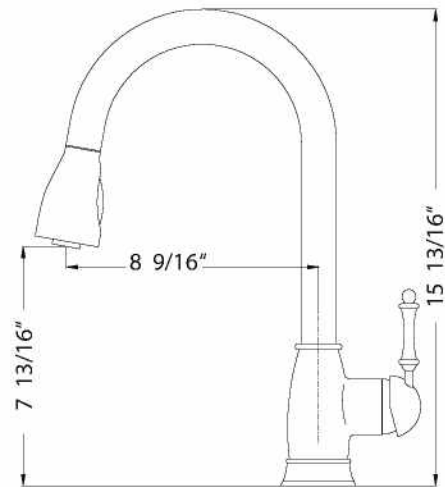

CAMDEN SERIES

Pull Down Kitchen Faucet

- Model** **CAMPD-368-PC** : Polished Chrome
CAMPD-368-BN : Brushed Nickel
CAMPD-368-OB : Oil Rubbed Bronze
CAMPD-368-BB : Brushed Brass

CAMPD-368

FEATURES

- Traditional solid brass construction
- Lightweight Ergonomic pull down with dual function spray/stream hand spray
- Easy clean AeroFlo removable Aerator
- XtendHose reaches all edges of sink and beyond. 20+ inches
- Forward action with 15° rear limited handle will not hit backsplash
- CeraDox Ceramic Disc Cartridge - Lifetime Warranty
- Available in 4 finish options
- Sleek High Profile Faucet handles large kitchenware
- Hybrid stainless steel and nylon braided hoses for increased durability and flexibility
- All Houzer faucets are ICC certified to meet or exceed US State and Federal plumbing codes and low lead safety standards
- Limited Lifetime Warranty