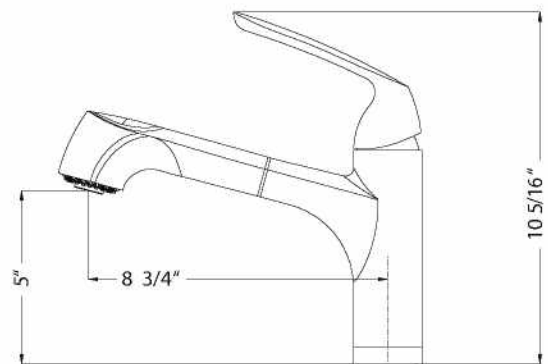

**CALIA SERIES**

**Pull Out Bar Faucet**

**Model** CALPO-559-PC : Polished Chrome  
 CALPO-559-BN : Brushed Nickel  
 CALPO-559-OB : Oil Rubbed Bronze

CALPO-559

**FEATURES**

- Solid brass body construction
- Lightweight pull out dual function spray/stream handspray
- Easy clean AeroFlo removable Aerator
- XtendHose reaches all edges of sink and beyond. 20+ inches
- Ergonomic Ultrasmooth topmount handle
- CeraDox Ceramic Disc Cartridge - Lifetime Warranty
- Available in 3 finish options
- Oversized deck mounting locknut for ease of installation
- Hybrid stainless steel and nylon UltraBraid hoses for increased durability and flexibility
- All Houzer faucets are ICC certified to meet or exceed US State and Federal plumbing codes and low lead safety standards
- Limited Lifetime Warranty