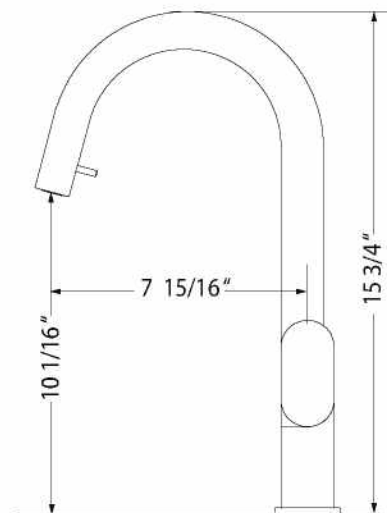

AZURA SERIES

Pull Down Kitchen Faucet with Concealed Hand Spray

- Model AZUPD-968-PC** : Polished Chrome
AZUPD-968-BN : Brushed Nickel
AZUPD-968-OB : Oil Rubbed Bronze

AZUPD-968

FEATURES

- Solid brass body construction
- Concealed, seamless solid brass pull down dual function spray/stream handspray
- Easy clean AeroFlo removable Aerator
- XtendHose reaches all edges of sink and beyond. 20+ inches
- 90° forward action temperature control handle will not hit backsplash
- CeraDox Ceramic Disc Cartridge - Lifetime Warranty
- Available in 3 finish options
- Oversized deck mounting locknut for ease of installation
- Nylon UltraBraid hoses for increased durability and flexibility
- QuickConnect InterLock system designed for secure and easy installation
- All Houzer faucets are ICC certified to meet or exceed US State and Federal plumbing codes and low lead safety standards
- Limited Lifetime Warranty