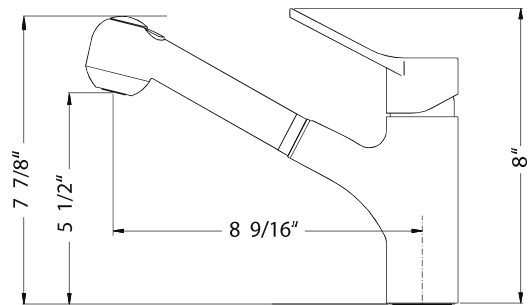

**AYR SERIES**

**Pull Out Kitchen Faucet**

**Model** **AYRPO-972-PC** : Polished Chrome  
**AYRPO-972-BN** : Brushed Nickel

AYRPO-972

**FEATURES**

- Transitional solid brass body
- Lightweight pull out dual function spray/stream handspray
- Easy clean AeroFlo removable Aerator
- XtendHose reaches all edges of sink and beyond. 20+ inches
- Ergonomic Ultrasmooth topmount handle
- CeraDox Ceramic Disc Cartridge - Lifetime Warranty
- Available in 2 finish options
- Oversized deck mounting locknut for ease of installation
- Hybrid stainless steel and nylon UltraBraid hoses for increased durability and flexibility
- All Houzer faucets are ICC certified to meet or exceed US State and Federal plumbing codes and low lead safety standards
- Limited Lifetime Warranty