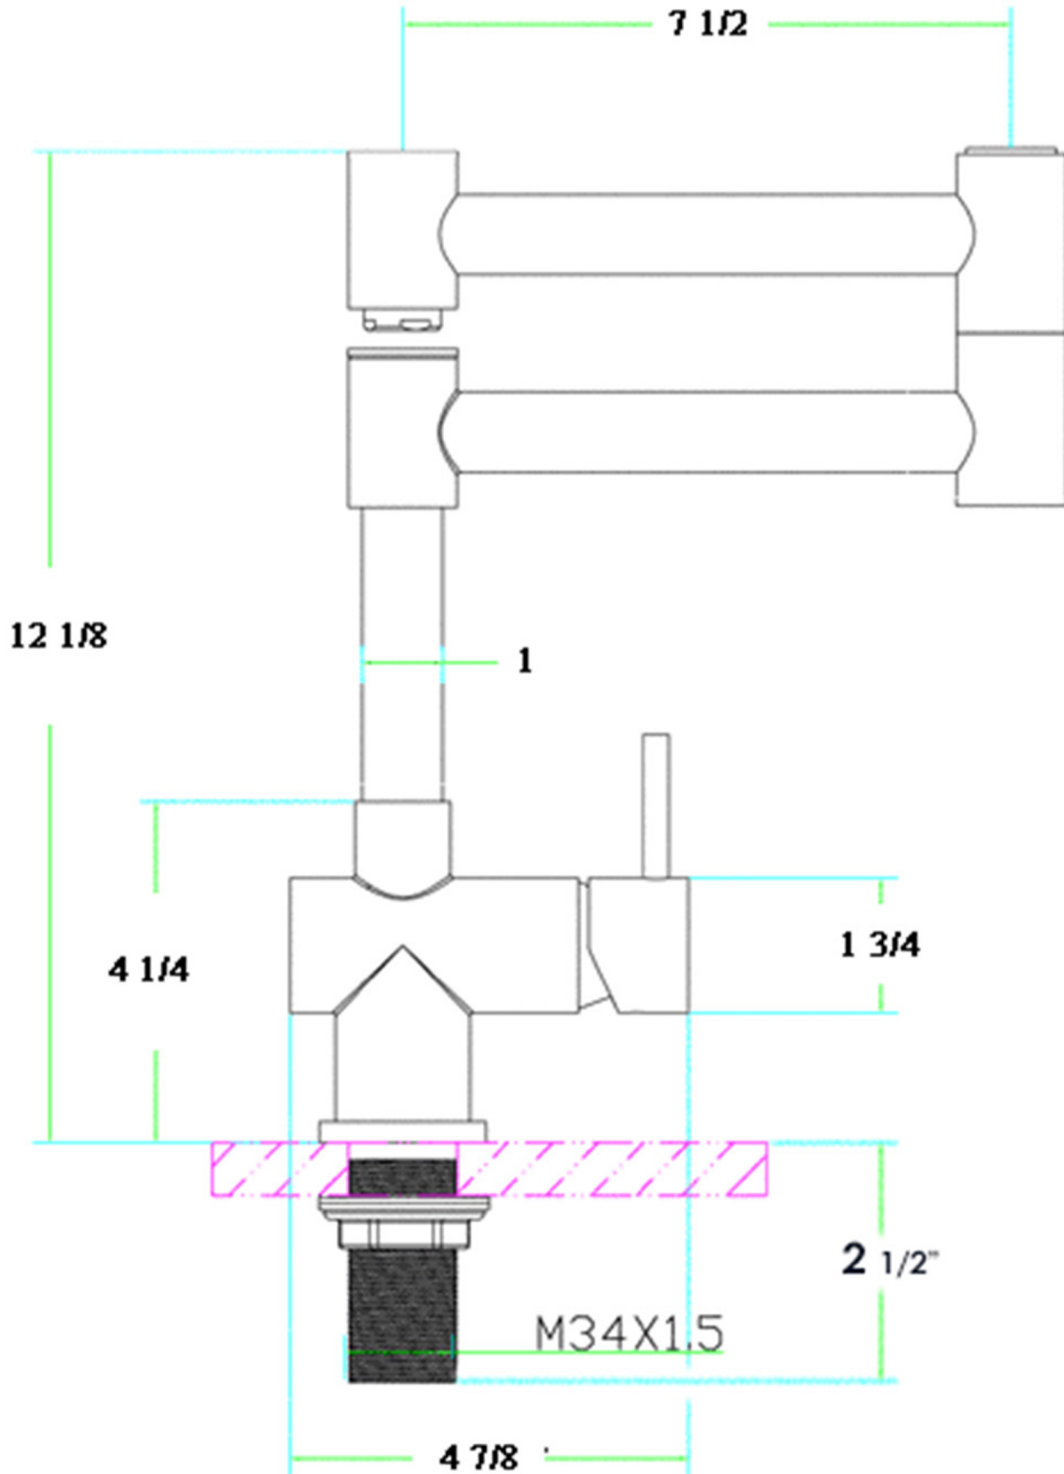

AB2038

Solid Retractable Single Hole Kitchen Faucet

∴kitchensource.com
☎ 1.800.667.8721