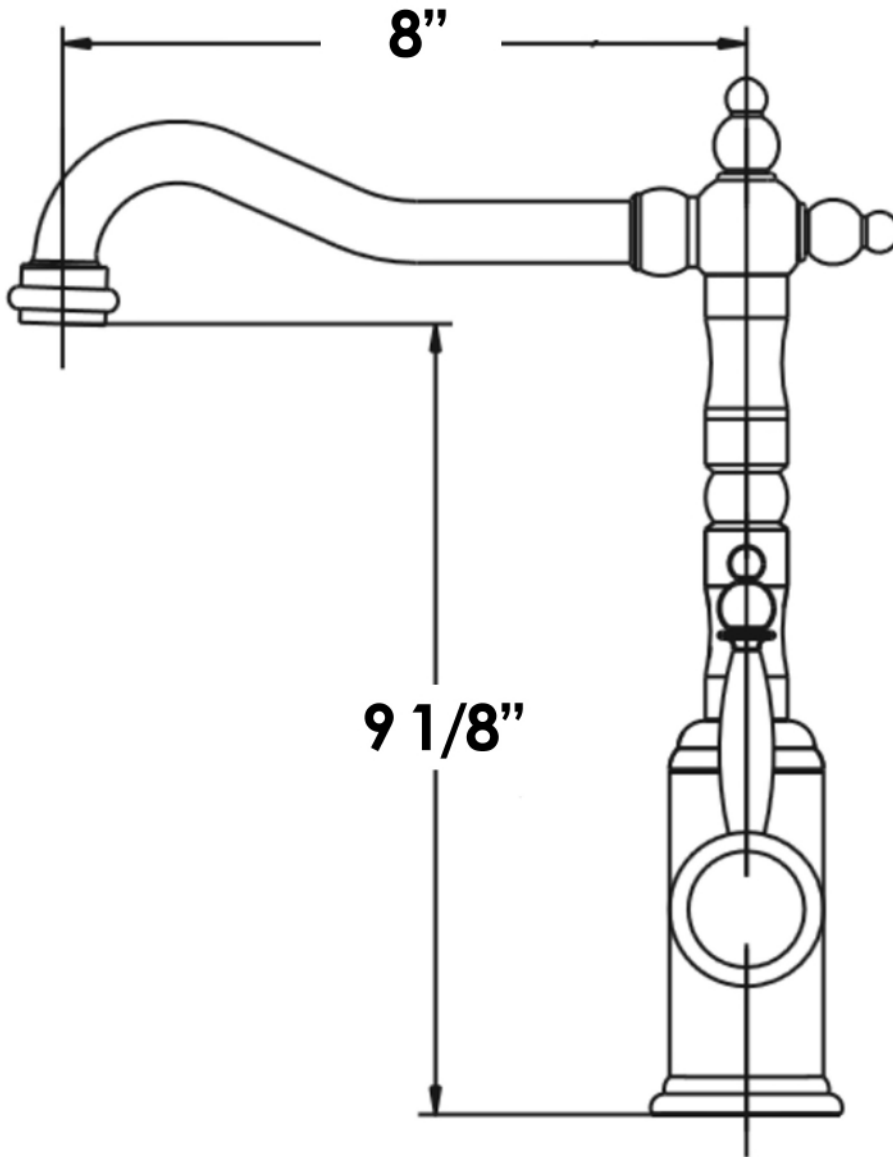

 Whitehaus®

WH2070800

LIVE WITH STYLE!

 kitchensource.com

1.800.667.8721