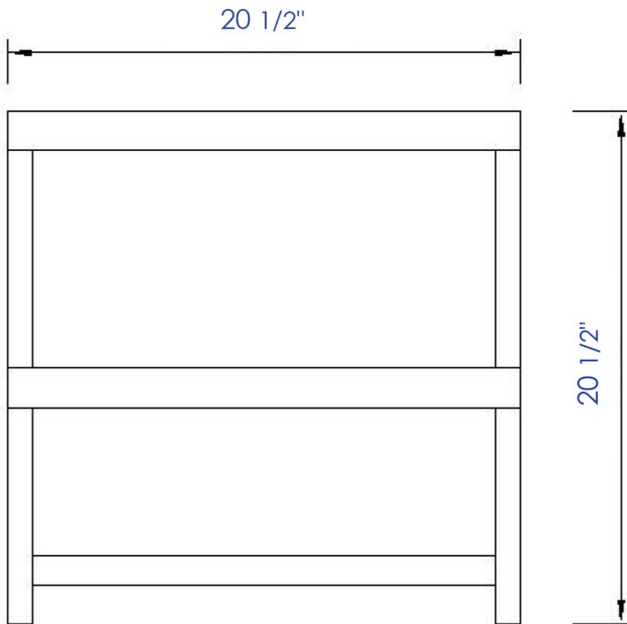

AB4402

20" Double Wooden Stepping Stool Multi Purpose
Accessory

∴kitchensource.com
☎ 1.800.667.8721