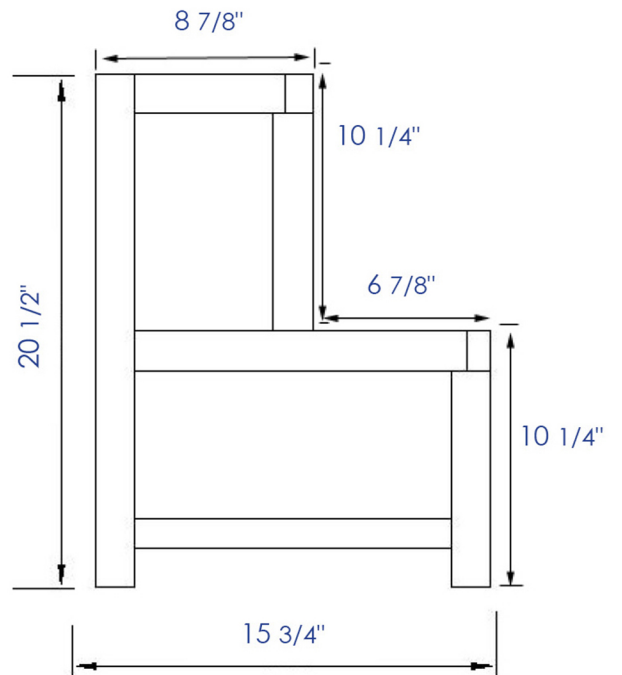

AB4402

20" Double Wooden Stepping Stool Multi Purpose
Accessory

∴kitchensource.com
☎ 1.800.667.8721