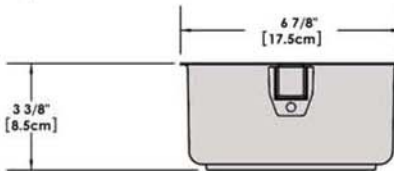

A10-366 10 Piece Stainless Steel Gourmet "Nesting" Cookware Set with Ceramic, Non-Stick

Weight 11 lb. (5 kg)

kitchensource.com

1.800.667.8721

removable
Handle

Lids

Saucepan
6-7/8"
1-1/2 Quart

Saucepan
7-5/8"
2 Quart

Saucepan
8-1/2"
3 Quart

Saute/ Fry Pan
9-7/8"
3 Quart

Stock Pot
10-1/4"
5 Quart

"Nested"
Cookware

"Nested"
Cookware