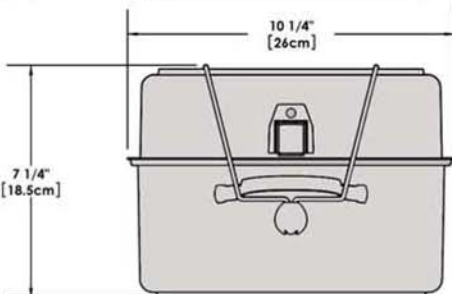

A10-366 10 Piece Stainless Steel Gourmet "Nesting" Cookware Set with Ceramic, Non-Stick

Weight 11 lb. (5 kg)

kitchensource.com

1.800.667.8721

removable
Handle

Lids

Saucepan
6-7/8"
1-1/2 Quart

Saucepan
7-5/8"
2 Quart

Saucepan
8-1/2"
3 Quart

Saute/ Fry Pan
9-7/8"
3 Quart

Stock Pot
10-1/4"
5 Quart

"Nested"
Cookware

"Nested"
Cookware