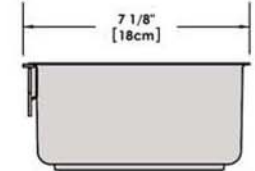

A10-366 10 Piece Stainless Steel Gourmet "Nesting" Cookware Set with Ceramic, Non-Stick

Weight 11 lb. (5 kg)

kitchensource.com

1.800.667.8721

removable
Handle

Lids

Saucepan
6-7/8"
1-1/2 Quart

Saucepan
7-5/8"
2 Quart

Saucepan
8-1/2"
3 Quart

Saute/ Fry Pan
9-7/8"
3 Quart

Stock Pot
10-1/4"
5 Quart

"Nested"
Cookware

"Nested"
Cookware