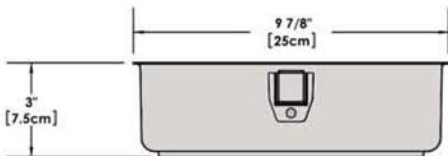

A10-366 10 Piece Stainless Steel Gourmet "Nesting" Cookware Set with Ceramic, Non-Stick

Weight 11 lb. (5 kg)

kitchensource.com

1.800.667.8721

removable
Handle

Lids

Saucepan
6-7/8"
1-1/2 Quart

Saucepan
7-5/8"
2 Quart

Saucepan
8-1/2"
3 Quart

Saute/ Fry Pan
9-7/8"
3 Quart

Stock Pot
10-1/4"
5 Quart

"Nested"
Cookware

"Nested"
Cookware