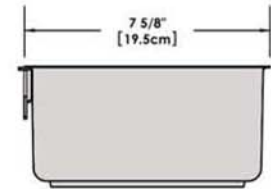

A10-366 10 Piece Stainless Steel Gourmet "Nesting" Cookware Set with Ceramic, Non-Stick

Weight 11 lb. (5 kg)

kitchensource.com

1.800.667.8721

removable
Handle

Lids

Saucepan
6-7/8"
1-1/2 Quart

Saucepan
7-5/8"
2 Quart

Saucepan
8-1/2"
3 Quart

Saute/ Fry Pan
9-7/8"
3 Quart

Stock Pot
10-1/4"
5 Quart

"Nested"
Cookware

"Nested"
Cookware