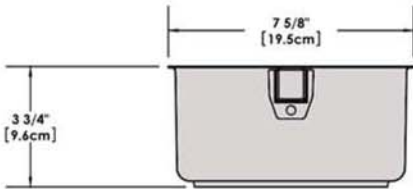

A10-366 10 Piece Stainless Steel Gourmet "Nesting" Cookware Set with Ceramic, Non-Stick

Weight 11 lb. (5 kg)

kitchensource.com

1.800.667.8721

removable
Handle

Lids

Saucepan
6-7/8"
1-1/2 Quart

Saucepan
7-5/8"
2 Quart

Saucepan
8-1/2"
3 Quart

Saute/ Fry Pan
9-7/8"
3 Quart

Stock Pot
10-1/4"
5 Quart

"Nested"
Cookware

"Nested"
Cookware