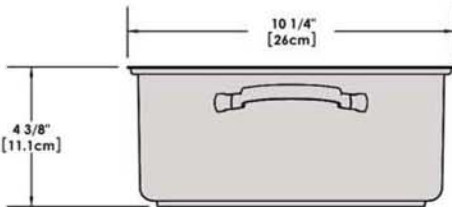

A10-366 10 Piece Stainless Steel Gourmet "Nesting" Cookware Set with Ceramic, Non-Stick

Weight 11 lb. (5 kg)

kitchensource.com

1.800.667.8721

removable
Handle

Lids

Saucepan
6-7/8"
1-1/2 Quart

Saucepan
7-5/8"
2 Quart

Saucepan
8-1/2"
3 Quart

Saute/ Fry Pan
9-7/8"
3 Quart

Stock Pot
10-1/4"
5 Quart

"Nested"
Cookware

"Nested"
Cookware