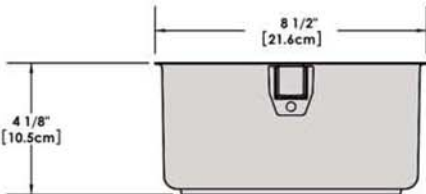

A10-366 10 Piece Stainless Steel Gourmet "Nesting" Cookware Set with Ceramic, Non-Stick

Weight 11 lb. (5 kg)

kitchensource.com

1.800.667.8721

removable
Handle

Lids

Saucepan
6-7/8"
1-1/2 Quart

Saucepan
7-5/8"
2 Quart

Saucepan
8-1/2"
3 Quart

Saute/ Fry Pan
9-7/8"
3 Quart

Stock Pot
10-1/4"
5 Quart

"Nested"
Cookware

"Nested"
Cookware