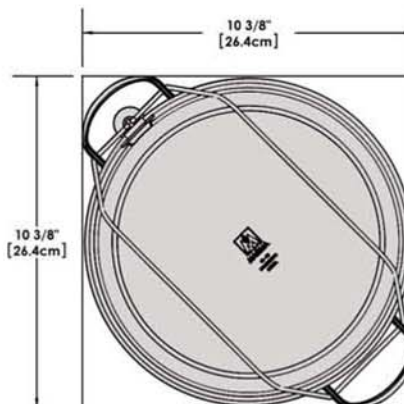

A10-366 10 Piece Stainless Steel Gourmet "Nesting" Cookware Set with Ceramic, Non-Stick

Weight 11 lb. (5 kg)

kitchensource.com

1.800.667.8721

removable
Handle

Lids

Saucepan
6-7/8"
1-1/2 Quart

Saucepan
7-5/8"
2 Quart

Saucepan
8-1/2"
3 Quart

Saute/ Fry Pan
9-7/8"
3 Quart

Stock Pot
10-1/4"
5 Quart

"Nested"
Cookware

"Nested"
Cookware