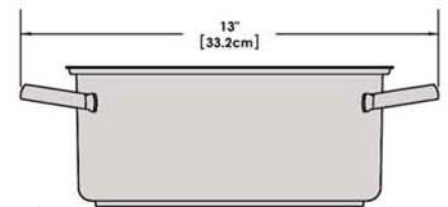

A10-366 10 Piece Stainless Steel Gourmet "Nesting" Cookware Set with Ceramic, Non-Stick

Weight 11 lb. (5 kg)

kitchensource.com

1.800.667.8721

removable
Handle

Lids

Saucepan
6-7/8"
1-1/2 Quart

Saucepan
7-5/8"
2 Quart

Saucepan
8-1/2"
3 Quart

Saute/ Fry Pan
9-7/8"
3 Quart

Stock Pot
10-1/4"
5 Quart

"Nested"
Cookware

"Nested"
Cookware