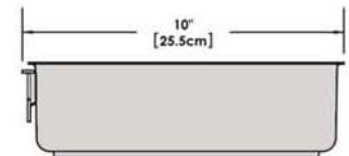

A10-366 10 Piece Stainless Steel Gourmet "Nesting" Cookware Set with Ceramic, Non-Stick

Weight 11 lb. (5 kg)

kitchensource.com

1.800.667.8721

removable
Handle

Lids

Saucepan
6-7/8"
1-1/2 Quart

Saucepan
7-5/8"
2 Quart

Saucepan
8-1/2"
3 Quart

Saute/ Fry Pan
9-7/8"
3 Quart

Stock Pot
10-1/4"
5 Quart

"Nested"
Cookware

"Nested"
Cookware