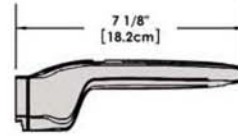

A10-366 10 Piece Stainless Steel Gourmet "Nesting" Cookware Set with Ceramic, Non-Stick

Weight 11 lb. (5 kg)

kitchensource.com

1.800.667.8721

removable
Handle

Lids

Saucepan
6-7/8"
1-1/2 Quart

Saucepan
7-5/8"
2 Quart

Saucepan
8-1/2"
3 Quart

Saute/ Fry Pan
9-7/8"
3 Quart

Stock Pot
10-1/4"
5 Quart

"Nested"
Cookware

"Nested"
Cookware