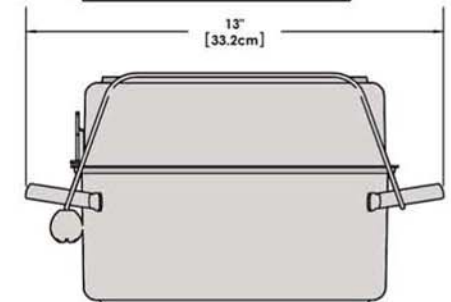

A10-366 10 Piece Stainless Steel Gourmet "Nesting" Cookware Set with Ceramic, Non-Stick

Weight 11 lb. (5 kg)

kitchensource.com

1.800.667.8721

removable
Handle

Lids

Saucepan
6-7/8"
1-1/2 Quart

Saucepan
7-5/8"
2 Quart

Saucepan
8-1/2"
3 Quart

Saute/ Fry Pan
9-7/8"
3 Quart

Stock Pot
10-1/4"
5 Quart

"Nested"
Cookware

"Nested"
Cookware