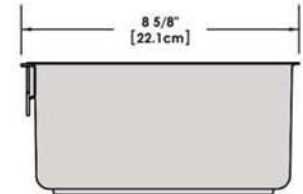

A10-366 10 Piece Stainless Steel Gourmet "Nesting" Cookware Set with Ceramic, Non-Stick

Weight 11 lb. (5 kg)

kitchensource.com

1.800.667.8721

removable
Handle

Lids

Saucepan
6-7/8"
1-1/2 Quart

Saucepan
7-5/8"
2 Quart

Saucepan
8-1/2"
3 Quart

Saute/ Fry Pan
9-7/8"
3 Quart

Stock Pot
10-1/4"
5 Quart

"Nested"
Cookware

"Nested"
Cookware