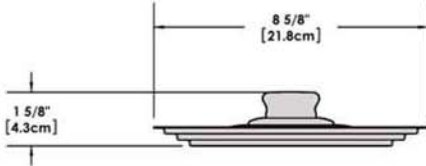

A10-366 10 Piece Stainless Steel Gourmet "Nesting" Cookware Set with Ceramic, Non-Stick

Weight 11 lb. (5 kg)

kitchensource.com

1.800.667.8721

removable
Handle

Lids

Saucepan
6-7/8"
1-1/2 Quart

Saucepan
7-5/8"
2 Quart

Saucepan
8-1/2"
3 Quart

Saute/ Fry Pan
9-7/8"
3 Quart

Stock Pot
10-1/4"
5 Quart

"Nested"
Cookware

"Nested"
Cookware