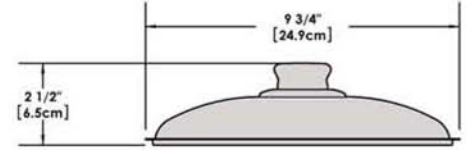

A10-366 10 Piece Stainless Steel Gourmet "Nesting" Cookware Set with Ceramic, Non-Stick

Weight 11 lb. (5 kg)

kitchensource.com

1.800.667.8721

removable
Handle

Lids

Saucepan
6-7/8"
1-1/2 Quart

Saucepan
7-5/8"
2 Quart

Saucepan
8-1/2"
3 Quart

Saute/ Fry Pan
9-7/8"
3 Quart

Stock Pot
10-1/4"
5 Quart

"Nested"
Cookware

"Nested"
Cookware