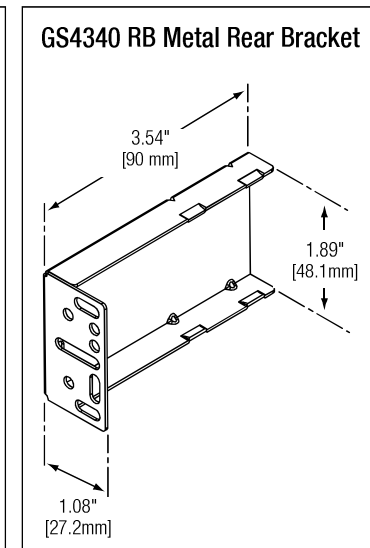

Part Number	Size	Slide Length	Slide Travel	A	B	C	D	E	F	G
GS4270 12	12"	300mm [11.8"]	213mm [8.39"]	—	—	—	156mm [6.14"]	—	—	—
GS4270 14	14"	350mm [13.78"]	303mm [11.93"]	—	—	—	200mm [7.87"]	—	—	—
GS4270 16	16"	400mm [15.75"]	404mm [15.90"]	96mm [3.78"]	—	—	256mm [10.08"]	208mm [8.19"]	—	—
GS4270 18	18"	450mm [17.72"]	455mm [17.91"]	128mm [5.04"]	—	—	294mm [11.57"]	256mm [10.08"]	—	—
GS4270 20	20"	500mm [19.69"]	505mm [19.88"]	96mm [3.78"]	160mm [6.29"]	—	344mm [13.54"]	304mm [11.97"]	—	—
GS4270 22	22"	550mm [21.65"]	555mm [21.85"]	96mm [3.78"]	160mm [6.29"]	—	394mm [15.51"]	224mm [8.82"]	352mm [13.86"]	—
GS4270 24	24"	600mm [23.62"]	605mm [23.82"]	128mm [5.04"]	192mm [7.56"]	—	444mm [17.48"]	224mm [8.82"]	352mm [13.86"]	—
GS4270 26	26"	650mm [25.59"]	655mm [25.79"]	128mm [5.04"]	224mm [8.82"]	416mm [16.38"]	494mm [19.45"]	224mm [8.82"]	352mm [13.86"]	448mm [17.64"]
GS4270 28	28"	700mm [27.56"]	705mm [27.76"]	128mm [5.04"]	224mm [8.82"]	480mm [18.90"]	544mm [21.42"]	224mm [8.82"]	352mm [13.86"]	496mm [19.53"]

Less than Full Extension: 12" = 8.4" Extension; 14" = 11.9" Extension

Product: GS4270 Soft-Close Drawer Slide
Mounting: Side
Clearance: 1/2" [12.7mm +.8mm minus 0]
Load: 100 lb.
Height: 1.79" [45.5mm (±0.3)]

Finish: Zinc Plated
Action: Full Extension (Sizes 16" - 28")
Sizes: 12" [300mm], 14" [350mm], 16" [400mm], 18" [450mm],
 20" [500mm], 22" [550mm], 24" [600mm], 26" [650mm],
 28" [700mm]

Max. Recommended Drawer Width: 24"
Packaging: 10 Pair and 1 set of instructions per box
 Mounting hardware not included
 Slides are unhandled
Optional Brackets: GS4340 RB Metal Rear Bracket
 Packed 200 pieces per Box