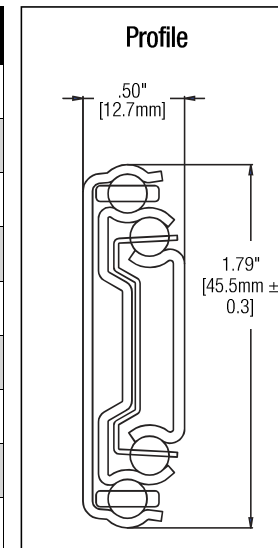

Part Number	Size	Slide Length	Slide Travel	A	B	C	D	E	F	G
GS4270 12	12"	300mm [11.8"]	213mm [8.39"]	—	—	—	156mm [6.14"]	—	—	—
GS4270 14	14"	350mm [13.78"]	303mm [11.93"]	—	—	—	200mm [7.87"]	—	—	—
GS4270 16	16"	400mm [15.75"]	404mm [15.90"]	96mm [3.78"]	—	—	256mm [10.08"]	208mm [8.19"]	—	—
GS4270 18	18"	450mm [17.72"]	455mm [17.91"]	128mm [5.04"]	—	—	294mm [11.57"]	256mm [10.08"]	—	—
GS4270 20	20"	500mm [19.69"]	505mm [19.88"]	96mm [3.78"]	160mm [6.29"]	—	344mm [13.54"]	304mm [11.97"]	—	—
GS4270 22	22"	550mm [21.65"]	555mm [21.85"]	96mm [3.78"]	160mm [6.29"]	—	394mm [15.51"]	224mm [8.82"]	352mm [13.86"]	—
GS4270 24	24"	600mm [23.62"]	605mm [23.82"]	128mm [5.04"]	192mm [7.56"]	—	444mm [17.48"]	224mm [8.82"]	352mm [13.86"]	—
GS4270 26	26"	650mm [25.59"]	655mm [25.79"]	128mm [5.04"]	224mm [8.82"]	416mm [16.38"]	494mm [19.45"]	224mm [8.82"]	352mm [13.86"]	448mm [17.64"]
GS4270 28	28"	700mm [27.56"]	705mm [27.76"]	128mm [5.04"]	224mm [8.82"]	480mm [18.90"]	544mm [21.42"]	224mm [8.82"]	352mm [13.86"]	496mm [19.53"]

Less than Full Extension: 12" = 8.4" Extension; 14" = 11.9" Extension

Product: GS4270 Soft-Close Drawer Slide
Mounting: Side
Clearance: 1/2" [12.7mm +.8mm minus 0]
Load: 100 lb.
Height: 1.79" [45.5mm (±0.3)]

Finish: Zinc Plated
Action: Full Extension (Sizes 16" - 28")
Sizes: 12" [300mm], 14" [350mm], 16" [400mm], 18" [450mm],
 20" [500mm], 22" [550mm], 24" [600mm], 26" [650mm],
 28" [700mm]

Max. Recommended Drawer Width: 24"
Packaging: 10 Pair and 1 set of instructions per box
 Mounting hardware not included
 Slides are unhandled
Optional Brackets: GS4340 RB Metal Rear Bracket
 Packed 200 pieces per Box