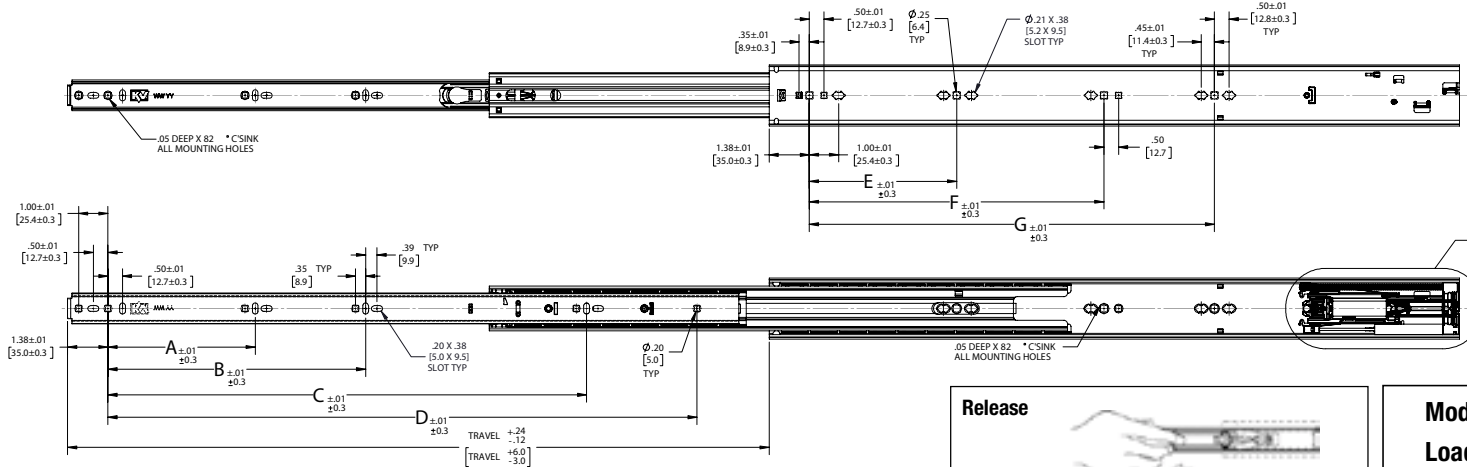

# 8850FM Soft-Close Ball-Bearing Heavy-Duty Drawer Slide

**Model:** 8850FM Soft-Close Drawer Slide  
**Load Rating:** Up to 200 lb.  
**Type:** Ball-Bearing, Telescopic  
**Travel:** Full Extension  
**Mounting:** Side  
**Disconnect:** Lever Release  
**Slide Configuration:** Unhanded  
**Hole Pattern:** 32mm and Traditional  
**Face Frame Mounting:** No  
**Height:** 2.09" [53.2mm]  
**Clearance:** .765" + .03" - 0" on each side  
**Finish:** Zinc  
**Length:** 12", 14", 16", 18", 20", 22", 24", 26", 28"  
**Packaging:** Bulk Pack (8850FMB): all sizes - 4 pair per carton  
**Fastener:** #8 Flathead (*not included*)

SKU Number	Slide Size inch/mm	Length inch/mm	Travel inch/mm	A inch/mm	B inch/mm	C inch/mm	D inch/mm	E inch/mm	F inch/mm	G Inch/mm
8850FMB 12	12" [300mm]	12.00" [304.8mm]	9.64 [244.9]	-	-	-	8.819 [224.0]	3.780 [96.0]	-	-
8850FMB 14	14" [350mm]	14.00" [355.6mm]	13.58 [344.9]	-	-	-	11.339 [288.0]	5.039 [128.0]	-	-
8850FMB 16	16" [400mm]	16.00" [406.4mm]	16.00 [406.4]	5.039 [128.0]	-	-	12.598 [320.0]	6.299 [160.0]	-	-
8850FMB 18	18" [450mm]	18.00" [457.2mm]	18.00 [457.2]	5.039 [128.0]	-	-	15.118 [384.0]	5.039 [128.0]	8.819 [224.0]	-
8850FMB 20	20" [500mm]	20.00" [508.0mm]	20.00 [508.0]	5.039 [128.0]	-	-	16.378 [416.0]	-	8.819 [224.0]	11.339 [288.0]
8850FMB 22	22" [550mm]	22.00" [558.8mm]	22.00 [558.8]	5.039 [128.0]	8.819 [224.0]	15.118 [384.0]	18.898 [480.0]	10.080 [256.0]	13.860 [352.0]	-
8850FMB 24	24" [600mm]	24.00" [609.6mm]	24.00 [609.6]	5.039 [128.0]	8.819 [224.0]	6.378 [161.9]	20.157 [512.0]	5.039 [128.0]	10.080 [256.0]	13.860 [352.0]
8850FMB 26	26" [650mm]	26.00" [660.4mm]	26.00 [660.4]	5.039 [128.0]	8.819 [224.0]	18.898 [480.0]	22.677 [576.0]	5.039 [128.0]	12.600 [320.0]	16.535 [420.0]
8850FMB 28	28" [700mm]	28.00" [711.2mm]	28.00 [711.2]	5.039 [128.0]	8.819 [224.0]	20.157 [512.0]	23.937 [608.0]	5.039 [128.0]	13.860 [352.0]	19.055 [484.0]