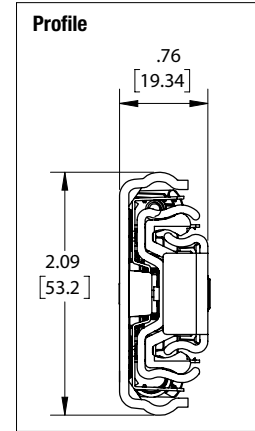

# 8850FM Soft-Close Ball-Bearing Heavy-Duty Drawer Slide

**Model:** 8850FM Soft-Close Drawer Slide  
**Load Rating:** Up to 200 lb.  
**Type:** Ball-Bearing, Telescopic  
**Travel:** Full Extension  
**Mounting:** Side  
**Disconnect:** Lever Release  
**Slide Configuration:** Unhanded  
**Hole Pattern:** 32mm and Traditional  
**Face Frame Mounting:** No  
**Height:** 2.09" [53.2mm]  
**Clearance:** .765" + .03" - 0" on each side  
**Finish:** Zinc  
**Length:** 12", 14", 16", 18", 20", 22", 24", 26", 28"  
**Packaging:** Bulk Pack (8850FMB): all sizes - 4 pair per carton  
**Fastener:** #8 Flathead (*not included*)

SKU Number	Slide Size inch/mm	Length inch/mm	Travel inch/mm	A inch/mm	B inch/mm	C inch/mm	D inch/mm	E inch/mm	F inch/mm	G Inch/mm
8850FMB 12	12" [300mm]	12.00" [304.8mm]	9.64 [244.9]	-	-	-	8.819 [224.0]	3.780 [96.0]	-	-
8850FMB 14	14" [350mm]	14.00" [355.6mm]	13.58 [344.9]	-	-	-	11.339 [288.0]	5.039 [128.0]	-	-
8850FMB 16	16" [400mm]	16.00" [406.4mm]	16.00 [406.4]	5.039 [128.0]	-	-	12.598 [320.0]	6.299 [160.0]	-	-
8850FMB 18	18" [450mm]	18.00" [457.2mm]	18.00 [457.2]	5.039 [128.0]	-	-	15.118 [384.0]	5.039 [128.0]	8.819 [224.0]	-
8850FMB 20	20" [500mm]	20.00" [508.0mm]	20.00 [508.0]	5.039 [128.0]	-	-	16.378 [416.0]	-	8.819 [224.0]	11.339 [288.0]
8850FMB 22	22" [550mm]	22.00" [558.8mm]	22.00 [558.8]	5.039 [128.0]	8.819 [224.0]	15.118 [384.0]	18.898 [480.0]	10.080 [256.0]	13.860 [352.0]	-
8850FMB 24	24" [600mm]	24.00" [609.6mm]	24.00 [609.6]	5.039 [128.0]	8.819 [224.0]	6.378 [161.9]	20.157 [512.0]	5.039 [128.0]	10.080 [256.0]	13.860 [352.0]
8850FMB 26	26" [650mm]	26.00" [660.4mm]	26.00 [660.4]	5.039 [128.0]	8.819 [224.0]	18.898 [480.0]	22.677 [576.0]	5.039 [128.0]	12.600 [320.0]	16.535 [420.0]
8850FMB 28	28" [700mm]	28.00" [711.2mm]	28.00 [711.2]	5.039 [128.0]	8.819 [224.0]	20.157 [512.0]	23.937 [608.0]	5.039 [128.0]	13.860 [352.0]	19.055 [484.0]