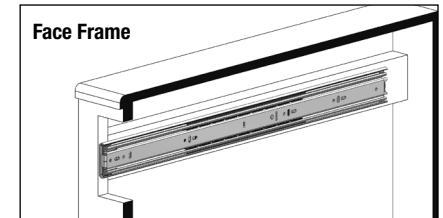

8605 Over Travel Ball-Bearing Heavy-Duty Drawer Slide

SKU Number	Slide Size inch/mm	Length inch/mm	Travel inch/mm	A inch/mm	B inch/mm	C inch/mm	D inch/mm	E inch/mm	F inch/mm	G inch/mm	H inch/mm	I inch/mm
8605B 12	12" [300mm]	11.81" [300mm]	13" [330mm]	-	-	-	-	8.82" [224mm]	5.04" [128mm]	8.82" [224mm]	-	-
8605B 14	14" [350mm]	13.78" [350mm]	15" [381mm]	5.04" [128mm]	-	-	-	10.08" [256mm]	5.04" [128mm]	8.82" [224mm]	-	-
8605B 16	16" [400mm]	15.75" [400mm]	17" [432mm]	5.04" [128mm]	-	-	-	11.34" [288mm]	5.04" [128mm]	8.82" [224mm]	12.60" [320mm]	-
8605B 18	18" [450mm]	17.72" [450mm]	19" [483mm]	5.04" [128mm]	-	-	-	12.60" [320mm]	5.04" [128mm]	8.82" [224mm]	13.86" [352mm]	-
8605B 20	20" [500mm]	19.69" [500mm]	21" [533mm]	5.04" [128mm]	12.60" [320mm]	-	-	16.38" [416mm]	5.04" [128mm]	8.82" [224mm]	13.86" [352mm]	-
8605B 22	22" [550mm]	21.65" [550mm]	23" [584mm]	5.04" [128mm]	12.60" [320mm]	-	-	16.38" [416mm]	5.04" [128mm]	8.82" [224mm]	13.86" [352mm]	17.64" [448mm]
8605B 24	24" [600mm]	23.62" [600mm]	25" [635mm]	5.04" [128mm]	8.82" [224mm]	16.38" [416mm]	-	20.16" [512mm]	5.04" [128mm]	8.82" [224mm]	13.86" [352mm]	18.90" [480mm]
8605B 26	26" [650mm]	25.59" [650mm]	27" [686mm]	5.04" [128mm]	8.82" [224mm]	16.38" [416mm]	-	20.16" [512mm]	5.04" [128mm]	8.82" [224mm]	13.86" [352mm]	21.42" [544mm]
8605B 28	28" [700mm]	27.56" [700mm]	29" [737mm]	5.04" [128mm]	8.82" [224mm]	16.38" [416mm]	20.16" [512mm]	23.94" [608mm]	5.04" [128mm]	8.82" [224mm]	13.86" [352mm]	21.42" [544mm]

Model: 8605 Over Travel Drawer Slide

Mounting: Side

Load Class: 140 lbs.

Disconnect: Butterfly Lever

Hole Pattern: 32mm and Traditional

Face Frame Mounting: Requires slide to be blocked out. See Face Frame diagram.