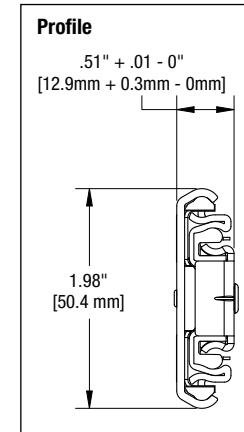

8605 Over Travel Ball-Bearing Heavy-Duty Drawer Slide

SKU Number	Slide Size inch/mm	Length inch/mm	Travel inch/mm	A inch/mm	B inch/mm	C inch/mm	D inch/mm	E inch/mm	F inch/mm	G inch/mm	H inch/mm	I inch/mm
8605B 12	12" [300mm]	11.81" [300mm]	13" [330mm]	-	-	-	-	8.82" [224mm]	5.04" [128mm]	8.82" [224mm]	-	-
8605B 14	14" [350mm]	13.78" [350mm]	15" [381mm]	5.04" [128mm]	-	-	-	10.08" [256mm]	5.04" [128mm]	8.82" [224mm]	-	-
8605B 16	16" [400mm]	15.75" [400mm]	17" [432mm]	5.04" [128mm]	-	-	-	11.34" [288mm]	5.04" [128mm]	8.82" [224mm]	12.60" [320mm]	-
8605B 18	18" [450mm]	17.72" [450mm]	19" [483mm]	5.04" [128mm]	-	-	-	12.60" [320mm]	5.04" [128mm]	8.82" [224mm]	13.86" [352mm]	-
8605B 20	20" [500mm]	19.69" [500mm]	21" [533mm]	5.04" [128mm]	12.60" [320mm]	-	-	16.38" [416mm]	5.04" [128mm]	8.82" [224mm]	13.86" [352mm]	-
8605B 22	22" [550mm]	21.65" [550mm]	23" [584mm]	5.04" [128mm]	12.60" [320mm]	-	-	16.38" [416mm]	5.04" [128mm]	8.82" [224mm]	13.86" [352mm]	17.64" [448mm]
8605B 24	24" [600mm]	23.62" [600mm]	25" [635mm]	5.04" [128mm]	8.82" [224mm]	16.38" [416mm]	-	20.16" [512mm]	5.04" [128mm]	8.82" [224mm]	13.86" [352mm]	18.90" [480mm]
8605B 26	26" [650mm]	25.59" [650mm]	27" [686mm]	5.04" [128mm]	8.82" [224mm]	16.38" [416mm]	-	20.16" [512mm]	5.04" [128mm]	8.82" [224mm]	13.86" [352mm]	21.42" [544mm]
8605B 28	28" [700mm]	27.56" [700mm]	29" [737mm]	5.04" [128mm]	8.82" [224mm]	16.38" [416mm]	20.16" [512mm]	23.94" [608mm]	5.04" [128mm]	8.82" [224mm]	13.86" [352mm]	21.42" [544mm]

Type: Ball-Bearing

Travel: Over Travel

Finish: Zinc

Length: 12", 14", 16", 18", 20", 22", 24", 26", 28"

Clearance: .51" + .01" - .0" on each side

Height: 1.98" [50.4mm]

Packaging: Bulk Pack (8605B): all sizes - 5 pair per carton

Max. Drawer Width: 18"

Slides: 18"

Drawer Width: 18"

Cycles: 25,000
(center pull)

*Load rating is based on application