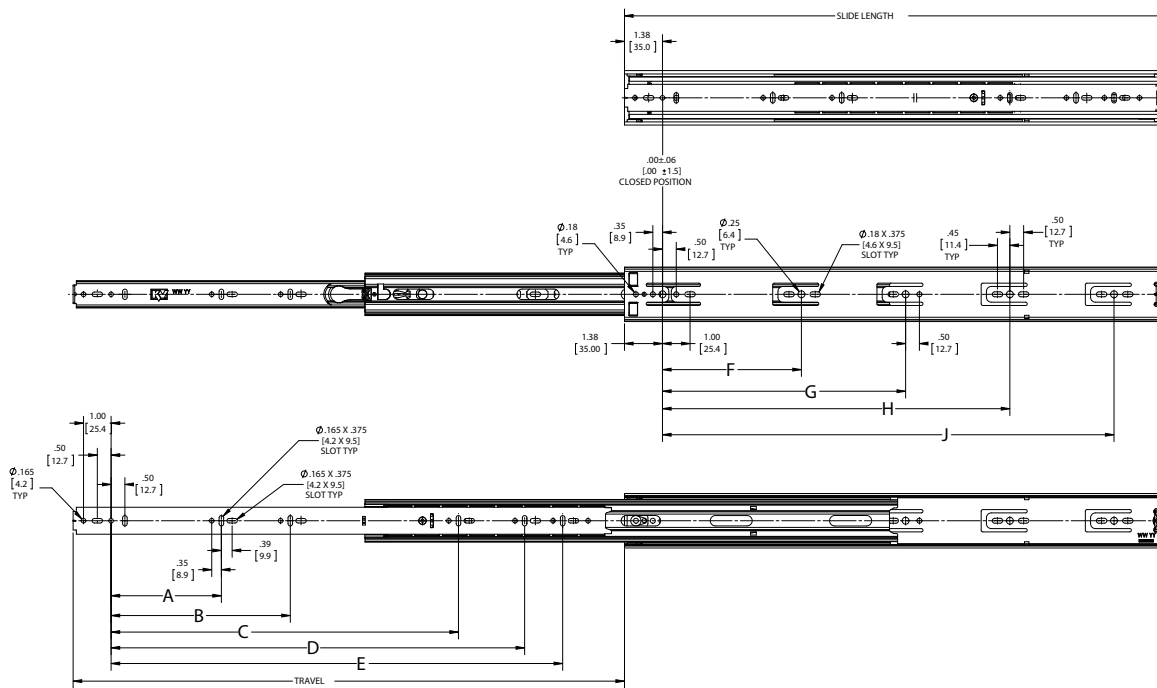

8605 Over Travel Ball-Bearing Heavy-Duty Drawer Slide

SKU Number	Slide Size inch/mm	Length inch/mm	Travel inch/mm	A inch/mm	B inch/mm	C inch/mm	D inch/mm	E inch/mm	F inch/mm	G inch/mm	H inch/mm	I inch/mm
8605B 12	12" [300mm]	11.81" [300mm]	13" [330mm]	-	-	-	-	8.82" [224mm]	5.04" [128mm]	8.82" [224mm]	-	-
8605B 14	14" [350mm]	13.78" [350mm]	15" [381mm]	5.04" [128mm]	-	-	-	10.08" [256mm]	5.04" [128mm]	8.82" [224mm]	-	-
8605B 16	16" [400mm]	15.75" [400mm]	17" [432mm]	5.04" [128mm]	-	-	-	11.34" [288mm]	5.04" [128mm]	8.82" [224mm]	12.60" [320mm]	-
8605B 18	18" [450mm]	17.72" [450mm]	19" [483mm]	5.04" [128mm]	-	-	-	12.60" [320mm]	5.04" [128mm]	8.82" [224mm]	13.86" [352mm]	-
8605B 20	20" [500mm]	19.69" [500mm]	21" [533mm]	5.04" [128mm]	12.60" [320mm]	-	-	16.38" [416mm]	5.04" [128mm]	8.82" [224mm]	13.86" [352mm]	-
8605B 22	22" [550mm]	21.65" [550mm]	23" [584mm]	5.04" [128mm]	12.60" [320mm]	-	-	16.38" [416mm]	5.04" [128mm]	8.82" [224mm]	13.86" [352mm]	17.64" [448mm]
8605B 24	24" [600mm]	23.62" [600mm]	25" [635mm]	5.04" [128mm]	8.82" [224mm]	16.38" [416mm]	-	20.16" [512mm]	5.04" [128mm]	8.82" [224mm]	13.86" [352mm]	18.90" [480mm]
8605B 26	26" [650mm]	25.59" [650mm]	27" [686mm]	5.04" [128mm]	8.82" [224mm]	16.38" [416mm]	-	20.16" [512mm]	5.04" [128mm]	8.82" [224mm]	13.86" [352mm]	21.42" [544mm]
8605B 28	28" [700mm]	27.56" [700mm]	29" [737mm]	5.04" [128mm]	8.82" [224mm]	16.38" [416mm]	20.16" [512mm]	23.94" [608mm]	5.04" [128mm]	8.82" [224mm]	13.86" [352mm]	21.42" [544mm]

Model: 8605 Over Travel Drawer Slide

Mounting: Side

Load Class: 140 lbs.

Disconnect: Butterfly Lever

Hole Pattern: 32mm and Traditional

Face Frame Mounting: Requires slide to be blocked out. See Face Frame diagram.

Type: Ball-Bearing

Travel: Over Travel

Finish: Zinc

Length: 12", 14", 16", 18", 20", 22", 24", 26", 28"

Clearance: .51" + .01" - .0" on each side

Height: 1.98" [50.4mm]

Packaging: Bulk Pack (8605B): all sizes - 5 pair per carton

Action: Telescopic

Slide Configuration: Unhanded

Load Rating: 140 lb.*

Max. Drawer Width: 36"

Slides: 36"

Drawer Width: 36"

Cycles: 50,000
(center pull)

Load Rating: 190 lb.*

Max. Drawer Width: 18"

Slides: 18"

Drawer Width: 18"

Cycles: 25,000
(center pull)

*Load rating is based on application