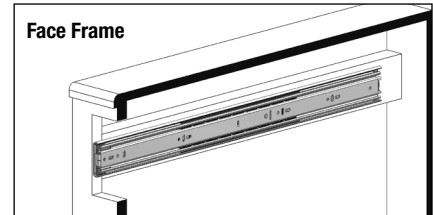

8600 Full Extension Ball-Bearing Heavy-Duty Drawer Slide

Model: 8600 Full Extension Drawer Slide
Mounting: Side
Load Class: 150 lbs.
Disconnect: Butterfly Lever
Hole Pattern: 32mm and Traditional
Face Frame Mounting: Requires slide to be blocked out. See Face Frame diagram.
Type: Ball-Bearing
Travel: Full Extension
Finish: Zinc
Length: 12", 14", 16", 18", 20", 22", 24", 26", 28"
Clearance: .51" + .01"-.0" on each side
Height: 1.98" [50.4mm]
Packaging: Bulk Pack (8600B): all sizes - 5 pair per carton
Action: Telescopic
Slide Configuration: Unhanded
Load Rating: 150 lb.* | **Load Rating:** 200 lb.*
Max. Drawer Width: 36" | **Max. Drawer Width:** 18"
Slides: 18" | **Slides:** 18"
Drawer Width: 36" | **Drawer Width:** 18"
Cycles: 50,000 (center pull) | **Cycles:** 25,000 (center pull)