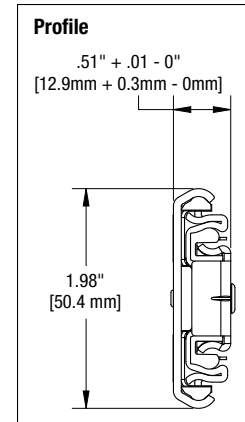

8600 Full Extension Ball-Bearing Heavy-Duty Drawer Slide

Model: 8600 Full Extension Drawer Slide
Mounting: Side
Load Class: 150 lbs.
Disconnect: Butterfly Lever
Hole Pattern: 32mm and Traditional
Face Frame Mounting: Requires slide to be blocked out. See Face Frame diagram.
Type: Ball-Bearing
Travel: Full Extension
Finish: Zinc
Length: 12", 14", 16", 18", 20", 22", 24", 26", 28"
Clearance: .51" + .01"-.0" on each side
Height: 1.98" [50.4mm]
Packaging: Bulk Pack (8600B): all sizes - 5 pair per carton
Action: Telescopic
Slide Configuration: Unhanded
Load Rating: 150 lb.* | **Load Rating:** 200 lb.*
Max. Drawer Width: 36" | **Max. Drawer Width:** 18"
Slides: 18" | **Slides:** 18"
Drawer Width: 36" | **Drawer Width:** 18"
Cycles: 50,000 (center pull) | **Cycles:** 25,000 (center pull)