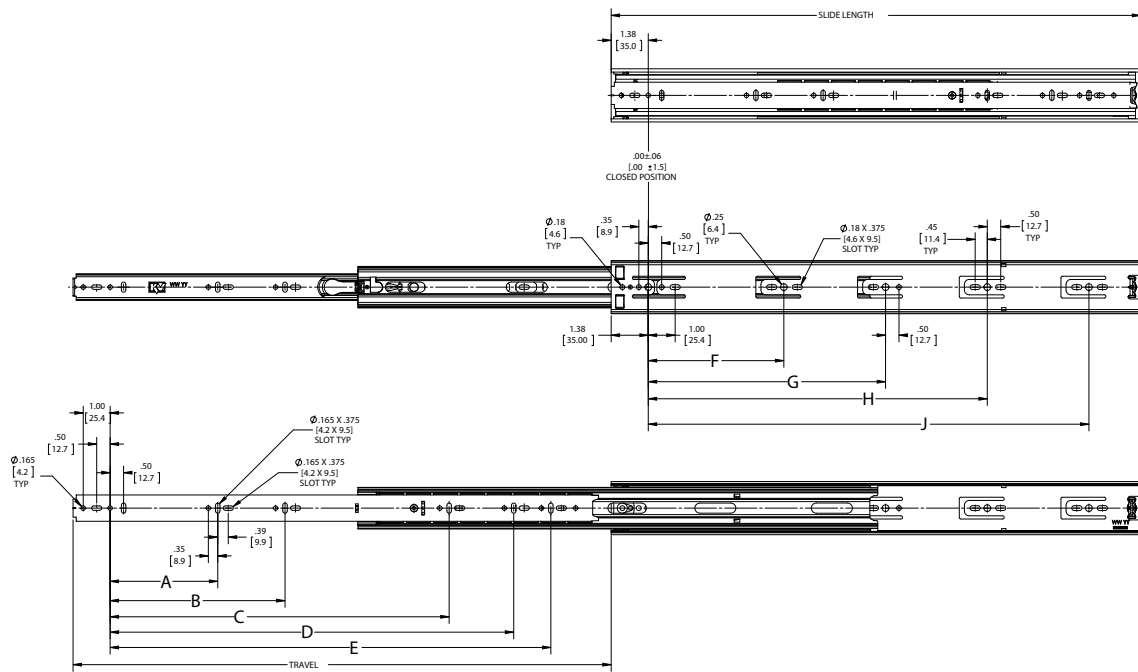

8600 Full Extension Ball-Bearing Heavy-Duty Drawer Slide

Model: 8600 Full Extension Drawer Slide
Mounting: Side
Load Class: 150 lbs.
Disconnect: Butterfly Lever
Hole Pattern: 32mm and Traditional
Face Frame Mounting: Requires slide to be blocked out. See Face Frame diagram.
Type: Ball-Bearing
Travel: Full Extension
Finish: Zinc
Length: 12", 14", 16", 18", 20", 22", 24", 26", 28"
Clearance: .51" + .01"-.0" on each side
Height: 1.98" [50.4mm]
Packaging: Bulk Pack (8600B): all sizes - 5 pair per carton
Action: Telescopic
Slide Configuration: Unhanded
Load Rating: 150 lb.* | **Load Rating:** 200 lb.*
Max. Drawer Width: 36" | **Max. Drawer Width:** 18"
Slides: 18" | **Slides:** 18"
Drawer Width: 36" | **Drawer Width:** 18"
Cycles: 50,000 (center pull) | **Cycles:** 25,000 (center pull)