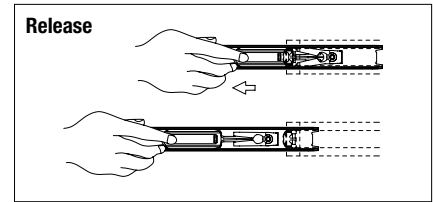

8600 Full Extension Ball-Bearing Heavy-Duty Drawer Slide

Model: 8600 Full Extension Drawer Slide
Mounting: Side
Load Class: 150 lbs.
Disconnect: Butterfly Lever
Hole Pattern: 32mm and Traditional
Face Frame Mounting: Requires slide to be blocked out. See Face Frame diagram.
Type: Ball-Bearing
Travel: Full Extension
Finish: Zinc
Length: 12", 14", 16", 18", 20", 22", 24", 26", 28"
Clearance: .51" + .01"-.0" on each side
Height: 1.98" [50.4mm]
Packaging: Bulk Pack (8600B): all sizes - 5 pair per carton
Action: Telescopic
Slide Configuration: Unhanded
Load Rating: 150 lb.* | **Load Rating:** 200 lb.*
Max. Drawer Width: 36" | **Max. Drawer Width:** 18"
Slides: 18" | **Slides:** 18"
Drawer Width: 36" | **Drawer Width:** 18"
Cycles: 50,000 (center pull) | **Cycles:** 25,000 (center pull)