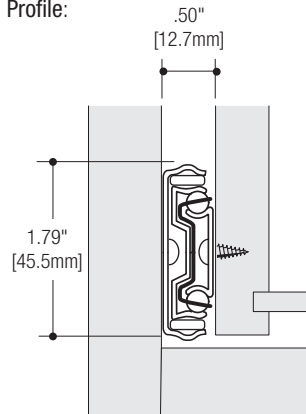

Profile:

Mounting Brackets