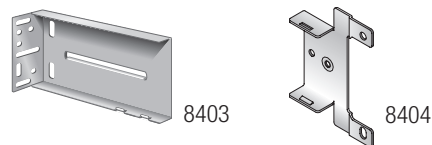

Product	Front or Rear	Finish	Pack
8403	Rear	Zinc (ZC)	20 brackets/carton
8403BBL	Rear	Zinc (ZC)	400 brackets/carton
8404	Front	Zinc (ZC)	20 brackets/carton
8404B	Front	Zinc (ZC)	400 brackets/carton
8404 EB	Front	Ebony Black (EB)	20 brackets/carton
8404BBL	Front	Zinc (ZC)	400 brackets/carton
8404B KIT	Both	Zinc (ZC)	2 [8403] + 2 [8404] + screws

Configurations

Bulk (B)	10 pairs per carton without screws	
Poly (P)	1 pair per bag with screws; 10 pairs per carton	
8417 Anochrome (ANO) Finish		
Size	Bulk (B)	Poly (P)
12"	8417B 12	8417P 12
14"	8417B 14	8417P 14
16"	8417B 16	8417P 16
18"	8417B 18	8417P 18
20"	8417B 20	8417P 20
22"	8417B 22	8417P 22
24"	8417B 24	8417P 24
26"	8417B 26	8417P 26
8417 Ebony Black (EB) Finish		
12"	8417B EB 12	–
14"	8417B EB 14	–
16"	8417B EB 16	–
18"	8417B EB 18	–
20"	8417B EB 20	–
22"	8417B EB 22	–
24"	8417B EB 24	–
26"	8417B EB 26	–
8417 White (WH) Finish		
12"	8417B WH 12	–
14"	8417B WH 14	–
16"	8417B WH 16	–
18"	8417B WH 18	–
20"	8417B WH 20	–
22"	8417B WH 22	–
24"	8417B WH 24	–
26"	8417B WH 26	–
8419 Anochrome (ANO) Finish		
14"	8419B 14	8419P 14
16"	8419B 16	8419P 16
18"	8419B 18	8419P 18
20"	8419B 20	8419P 20
22"	8419B 22	8419P 22
24"	8419B 24	8419P 24
26"	8419B 26	8419P 26
8419 Ebony Black (EB) Finish		
14"	8419B EB 14	8419P EB 14
16"	8419B EB 16	8419P EB 16
18"	8419B EB 18	8419P EB 18
20"	8419B EB 20	8419P EB 20
22"	8419B EB 22	8419P EB 22
24"	8419B EB 24	8419P EB 24
26"	8419B EB 26	8419P EB 26
8400RV Anochrome (ANO) Finish		
10"	8400BRV 10	–
12"	8400BRV 12	–
14"	8400BRV 14	–
16"	8400BRV 16	–
18"	8400BRV 18	–
20"	8400BRV 20	–
22"	8400BRV 22	–
24"	8400BRV 24	–
26"	8400BRV 26	–
28"	8400BRV 28	–

■ Non-stock item – minimum order quantities and additional lead time may apply.