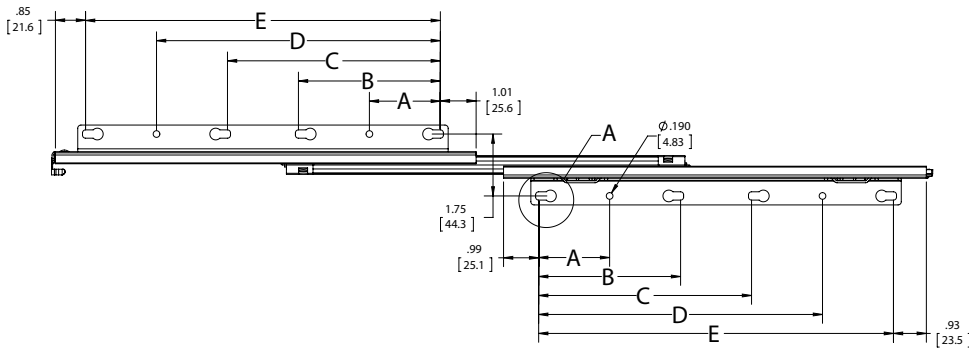

### Clearance (slide width)

2-1/4" [57mm]

2.25" [57mm]

57mm [2.25"]

# Charted Information

LH MEMBER  
FRONT VIEW

RH MEMBER  
FRONT VIEW

SKU Number	Slide Size inch/mm	Length inch/mm	Travel inch/mm	A inch/mm	B inch/mm	C inch/mm	D inch/mm	E inch/mm
8000P 12	12.00" [300mm]	12.00" [300mm]	12.83" [325.9mm]	2.00" [50.8mm]	4.00" [101.6mm]	6.00" [152.4mm]	8.00" [203.2mm]	10.00" [254mm]
8000P 14	14.00" [350mm]	14.00" [350mm]	14.83" [376.7mm]	2.00" [50.8mm]	4.00" [101.6mm]	8.00" [203.2mm]	10.00" [254mm]	12.00" [304.8mm]
8000P 16	16.00" [400mm]	16.00" [400mm]	16.83" [427.5mm]	2.00" [50.8mm]	4.00" [101.6mm]	10.00" [254mm]	12.00" [304.8mm]	14.00" [355.6mm]
8000P 18	18.00" [450mm]	18.00" [450mm]	18.83" [478.3mm]	2.00" [50.8mm]	4.00" [101.6mm]	12.00" [304.8mm]	14.00" [355.6mm]	16.00" [406.4mm]
8000P 20	20.00" [500mm]	20.00" [500mm]	20.83" [529.1mm]	3.50" [88.9mm]	7.00" [177.8mm]	11.00" [279.4mm]	14.50" [368.3mm]	18.00" [457.2mm]
8000P 22	22.00" [550mm]	22.00" [550mm]	22.83" [579.9mm]	3.50" [88.9mm]	7.00" [177.8mm]	13.00" [330.2mm]	16.50" [419.1mm]	20.00" [508mm]
8000P 24	24.00" [600mm]	24.00" [600mm]	24.83" [630.7mm]	3.50" [88.9mm]	7.00" [177.8mm]	15.00" [381mm]	18.50" [469.9mm]	22.00" [558.8mm]
8000P 26	26.00" [660.4mm]	26.00" [660.4mm]	26.83" [681.5mm]	3.50" [88.9mm]	7.00" [177.8mm]	17.00" [431.8mm]	20.50" [520.7mm]	24.00" [609.6mm]
8000P 28	28.00" [711.2mm]	28.00" [711.2mm]	28.83" [732.3mm]	3.50" [88.9mm]	7.00" [177.8mm]	19.00" [482.6mm]	22.50" [571.5mm]	26.00" [660.4mm]