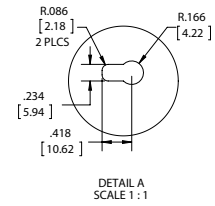

**Travel:** Over Travel

**Finish:** Anochrome

**Length:** 12", 14", 16", 18", 20", 22", 24", 26", 28"

**Clearance (slide width):** 2.25" [57mm] on each side

**Height:** 1.54" [39mm]

**Packaging:** Poly Pack (8000P): all sizes - 5 pair per carton

### Hardware

#8 x 5/8" Phillips Pan Head (Slides)

#8 x 3/16" Phillips Pan Head (Rails)

### Clearance (slide width)

2-1/4" [57mm]

2.25" [57mm]

57mm [2.25"]

# Charted Information

LH MEMBER  
FRONT VIEW

RH MEMBER  
FRONT VIEW

SKU Number	Slide Size inch/mm	Length inch/mm	Travel inch/mm	A inch/mm	B inch/mm	C inch/mm	D inch/mm	E inch/mm
8000P 12	12.00" [300mm]	12.00" [300mm]	12.83" [325.9mm]	2.00" [50.8mm]	4.00" [101.6mm]	6.00" [152.4mm]	8.00" [203.2mm]	10.00" [254mm]
8000P 14	14.00" [350mm]	14.00" [350mm]	14.83" [376.7mm]	2.00" [50.8mm]	4.00" [101.6mm]	8.00" [203.2mm]	10.00" [254mm]	12.00" [304.8mm]
8000P 16	16.00" [400mm]	16.00" [400mm]	16.83" [427.5mm]	2.00" [50.8mm]	4.00" [101.6mm]	10.00" [254mm]	12.00" [304.8mm]	14.00" [355.6mm]
8000P 18	18.00" [450mm]	18.00" [450mm]	18.83" [478.3mm]	2.00" [50.8mm]	4.00" [101.6mm]	12.00" [304.8mm]	14.00" [355.6mm]	16.00" [406.4mm]
8000P 20	20.00" [500mm]	20.00" [500mm]	20.83" [529.1mm]	3.50" [88.9mm]	7.00" [177.8mm]	11.00" [279.4mm]	14.50" [368.3mm]	18.00" [457.2mm]
8000P 22	22.00" [550mm]	22.00" [550mm]	22.83" [579.9mm]	3.50" [88.9mm]	7.00" [177.8mm]	13.00" [330.2mm]	16.50" [419.1mm]	20.00" [508mm]
8000P 24	24.00" [600mm]	24.00" [600mm]	24.83" [630.7mm]	3.50" [88.9mm]	7.00" [177.8mm]	15.00" [381mm]	18.50" [469.9mm]	22.00" [558.8mm]
8000P 26	26.00" [660.4mm]	26.00" [660.4mm]	26.83" [681.5mm]	3.50" [88.9mm]	7.00" [177.8mm]	17.00" [431.8mm]	20.50" [520.7mm]	24.00" [609.6mm]
8000P 28	28.00" [711.2mm]	28.00" [711.2mm]	28.83" [732.3mm]	3.50" [88.9mm]	7.00" [177.8mm]	19.00" [482.6mm]	22.50" [571.5mm]	26.00" [660.4mm]