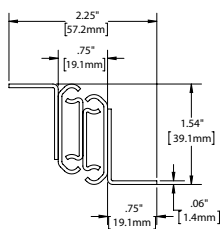

**Travel:** Over Travel

**Finish:** Anochrome

**Length:** 12", 14", 16", 18", 20", 22", 24", 26", 28"

**Clearance (slide width):** 2.25" [57mm] on each side

**Height:** 1.54" [39mm]

**Packaging:** Poly Pack (8000P): all sizes - 5 pair per carton

### Hardware

#8 x 5/8" Phillips Pan Head (Slides)

#8 x 3/16" Phillips Pan Head (Rails)

### Clearance (slide width)

2-1/4" [57mm]

2.25" [57mm]

57mm [2.25"]

# Charted Information

LH MEMBER  
FRONT VIEW

RH MEMBER  
FRONT VIEW

SKU Number	Slide Size inch/mm	Length inch/mm	Travel inch/mm	A inch/mm	B inch/mm	C inch/mm	D inch/mm	E inch/mm
8000P 12	12.00" [300mm]	12.00" [300mm]	12.83" [325.9mm]	2.00" [50.8mm]	4.00" [101.6mm]	6.00" [152.4mm]	8.00" [203.2mm]	10.00" [254mm]
8000P 14	14.00" [350mm]	14.00" [350mm]	14.83" [376.7mm]	2.00" [50.8mm]	4.00" [101.6mm]	8.00" [203.2mm]	10.00" [254mm]	12.00" [304.8mm]
8000P 16	16.00" [400mm]	16.00" [400mm]	16.83" [427.5mm]	2.00" [50.8mm]	4.00" [101.6mm]	10.00" [254mm]	12.00" [304.8mm]	14.00" [355.6mm]
8000P 18	18.00" [450mm]	18.00" [450mm]	18.83" [478.3mm]	2.00" [50.8mm]	4.00" [101.6mm]	12.00" [304.8mm]	14.00" [355.6mm]	16.00" [406.4mm]
8000P 20	20.00" [500mm]	20.00" [500mm]	20.83" [529.1mm]	3.50" [88.9mm]	7.00" [177.8mm]	11.00" [279.4mm]	14.50" [368.3mm]	18.00" [457.2mm]
8000P 22	22.00" [550mm]	22.00" [550mm]	22.83" [579.9mm]	3.50" [88.9mm]	7.00" [177.8mm]	13.00" [330.2mm]	16.50" [419.1mm]	20.00" [508mm]
8000P 24	24.00" [600mm]	24.00" [600mm]	24.83" [630.7mm]	3.50" [88.9mm]	7.00" [177.8mm]	15.00" [381mm]	18.50" [469.9mm]	22.00" [558.8mm]
8000P 26	26.00" [660.4mm]	26.00" [660.4mm]	26.83" [681.5mm]	3.50" [88.9mm]	7.00" [177.8mm]	17.00" [431.8mm]	20.50" [520.7mm]	24.00" [609.6mm]
8000P 28	28.00" [711.2mm]	28.00" [711.2mm]	28.83" [732.3mm]	3.50" [88.9mm]	7.00" [177.8mm]	19.00" [482.6mm]	22.50" [571.5mm]	26.00" [660.4mm]