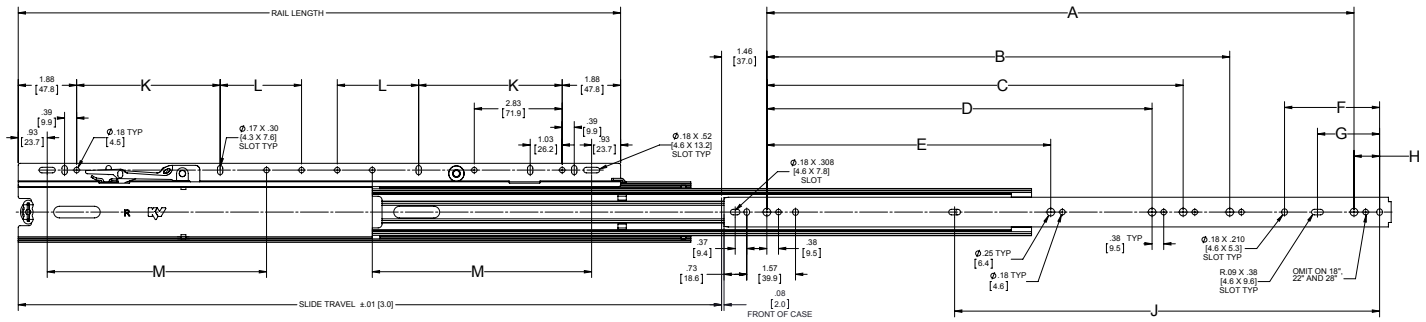

# Charted Information

SKU Number	Slide Size inch/mm	Length inch/mm	Travel inch/mm	A inch/mm	B inch/mm	C inch/mm	D inch/mm	E inch/mm	F inch/mm	G Inch/mm	H Inch/mm	J Inch/mm	K Inch/mm	L Inch/mm	M Inch/mm
6505B 12	12" [300mm]	10.57" [268.5mm]	12.80" [325mm]	8.82" [224mm]	-	-	-	-	-	-	0.90" [22.9mm]	7.06" [179.3mm]	-	-	-
6505B 14	14" [350mm]	10.57" [268.5mm]	14.76" [375mm]	8.82" [224mm]	-	-	-	-	-	1.06" [26.9mm]	2.90" [73.7mm]	9.18" [233.2mm]	-	-	-
6505B 16	16" [400mm]	14.98" [380.5mm]	16.73" [425mm]	12.60" [320mm]	-	-	-	-	3.06" [77.7mm]	-	1.12" [28.5mm]	9.30" [236.2mm]	4.62" [117.35mm]	-	-
6505B 18	18" [450mm]	14.98" [380.5mm]	18.70" [475mm]	13.86" [352mm]	-	-	-	-	3.06" [77.7mm]	-	1.86" [47.3mm]	10.06" [255.5mm]	4.62" [117.35mm]	-	-
6505B 20	20" [500mm]	14.98" [380.5mm]	20.67" [525mm]	16.38" [416mm]	12.60" [320mm]	-	-	-	3.06" [77.7mm]	-	1.34" [34.1mm]	11.18" [284mm]	4.62" [117.35mm]	-	-
6505B 22	22" [550mm]	19.39" [492.3mm]	22.64" [575mm]	18.90" [480mm]	17.64" [448mm]	15.12" [384mm]	13.86" [352mm]	11.75" [298.4mm]	3.06" [77.7mm]	-	0.82" [20.9mm]	12.31" [312.7mm]	4.62" [117.35mm]	2.62" [66.55mm]	7.06" [179.3mm]
6505B 24	24" [600mm]	19.39" [492.3mm]	24.61" [625mm]	18.90" [480mm]	15.12" [384mm]	-	-	-	-	1.06" [26.9mm]	2.83" [71.7mm]	13.06" [331.7mm]	4.62" [117.35mm]	2.62" [66.55mm]	7.06" [179.3mm]
6505B 26	26" [650mm]	23.80" [604.5mm]	26.57" [675mm]	21.42" [544mm]	15.12" [384mm]	-	-	-	3.06" [77.7mm]	1.06" [26.9mm]	2.30" [58.5mm]	14.18" [360.1mm]	4.62" [117.35mm]	2.62" [66.55mm]	7.06" [179.3mm]
6505B 28	28" [700mm]	23.80" [604.5mm]	28.54" [725mm]	23.94" [608mm]	21.42" [544mm]	16.38" [416mm]	-	-	3.06" [77.7mm]	1.06" [26.9mm]	1.79" [45.3mm]	15.31" [388.9mm]	4.62" [117.35mm]	2.62" [66.55mm]	7.06" [179.3mm]