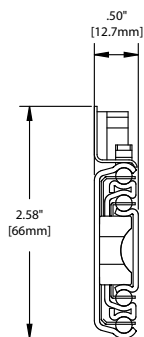

Profile

Clearance

1/2" + 1/32" - 0"

.50" + .03" - 0"

12.7mm + .8mm - 0mm