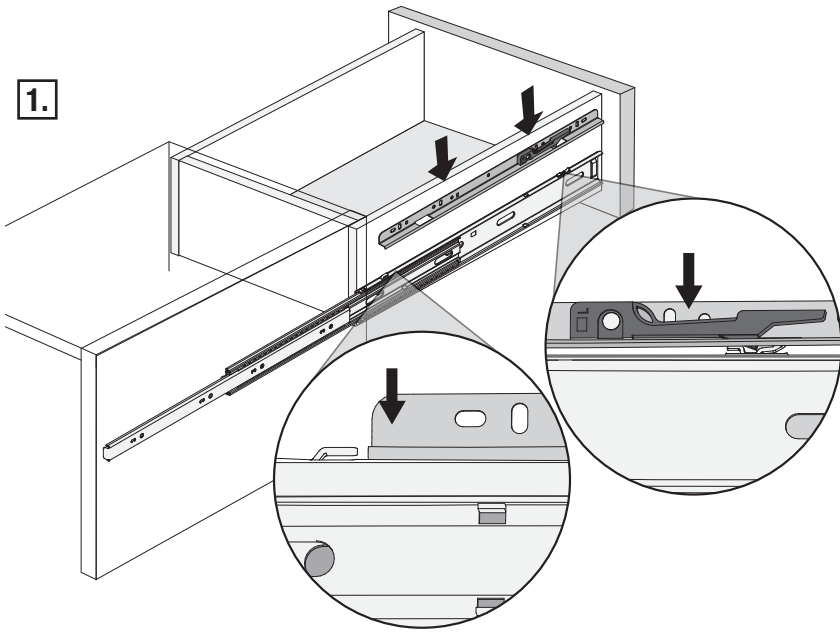

KNAPE & VOGT

6505 Over Travel, Low-Profile Drawer Slide

Size	Travel	QD Rail Length	A	B	C	D	E	F	G	H	J	K	L	M
12"	12.80 [325mm]	10.57 [268.5mm]	8.82 [224mm]	—	—	—	—	—	—	0.90 [22.9mm]	7.06 [179.3mm]	—	—	—
14"	14.75 [375mm]	10.57 [268.5mm]	8.82 [224mm]	—	—	—	—	—	1.06 [26.9mm]	2.90 [73.7mm]	9.18 [233.2mm]	—	—	—
16"	16.73 [425mm]	14.98 [380.5mm]	12.60 [320mm]	—	—	—	—	3.06 [77.7mm]	—	1.12 [28.5mm]	9.30 [236.2mm]	4.62 [117.35mm]	—	—
18"	18.70 [475mm]	14.98 [380.5mm]	13.86 [352mm]	—	—	—	—	3.06 [77.7mm]	—	1.86 [47.3mm]	10.06 [255.5mm]	4.62 [117.35mm]	—	—
20"	20.67 [525mm]	14.98 [380.5mm]	16.38 [416mm]	12.60 [320mm]	—	—	—	3.06 [77.7mm]	—	1.34 [34.1mm]	11.18 [284mm]	4.62 [117.35mm]	—	—
22"	22.64 [575mm]	19.39 [492.5mm]	18.90 [480mm]	17.64 [448mm]	15.12 [384mm]	13.86 [352mm]	11.75 [298.4mm]	3.06 [77.7mm]	—	0.82 [20.9mm]	12.31 [312.7mm]	4.62 [117.35mm]	2.62 [66.55mm]	7.06 [179.3mm]
24"	24.61 [625mm]	19.39 [492.5mm]	18.90 [480mm]	15.12 [384mm]	—	—	—	—	1.06 [26.9mm]	2.83 [71.7mm]	13.06 [331.7mm]	4.62 [117.35mm]	2.62 [66.55mm]	7.06 [179.3mm]
26"	26.57 [675mm]	23.80 [604.5mm]	21.42 [544mm]	15.12 [384mm]	—	—	—	3.06 [77.7mm]	1.06 [26.9mm]	2.30 [58.5mm]	14.18 [360.1mm]	4.62 [117.35mm]	3.25 [82.55mm]	7.06 [179.3mm]
28"	28.54 [725mm]	23.80 [604.5mm]	23.94 [608mm]	21.42 [544mm]	16.38 [416mm]	—	—	3.06 [77.7mm]	1.06 [26.9mm]	1.79 [45.3mm]	15.31 [388.9mm]	4.62 [117.35mm]	3.25 [82.55mm]	7.06 [179.3mm]

Product: Low Profile Drawer Slide
Mounting: Side
Clearance: .50
Load Rating: 125 Pound Class
Height: 2.58" (Includes QD Rail)
Finish: Zinc Plated

Travel: Over Travel
Action: Telescopic
Product: #8 x 7/16" Wood Screw with #6 Truss head
Sizes: 12", 14", 16", 18", 20", 22", 24", 26", and 28"
Packaging: Bulk Pack (6505B)
 All Sizes: 5 Pair per Carton

Attach Drawer

Remove Drawer