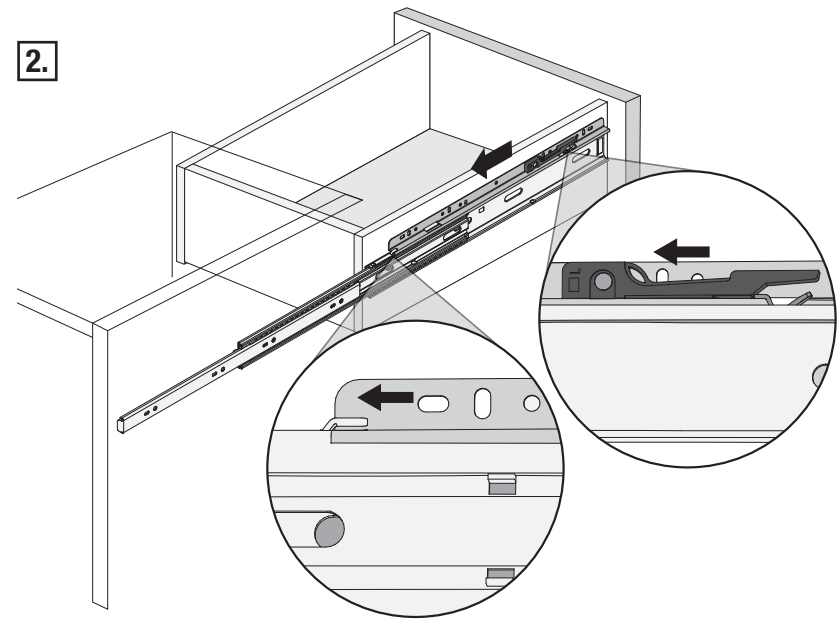

KNAPE & VOGT

6505 Over Travel, Low-Profile Drawer Slide

Size	Travel	QD Rail Length	A	B	C	D	E	F	G	H	J	K	L	M
12"	12.80 [325mm]	10.57 [268.5mm]	8.82 [224mm]	—	—	—	—	—	—	0.90 [22.9mm]	7.06 [179.3mm]	—	—	—
14"	14.75 [375mm]	10.57 [268.5mm]	8.82 [224mm]	—	—	—	—	—	1.06 [26.9mm]	2.90 [73.7mm]	9.18 [233.2mm]	—	—	—
16"	16.73 [425mm]	14.98 [380.5mm]	12.60 [320mm]	—	—	—	—	3.06 [77.7mm]	—	1.12 [28.5mm]	9.30 [236.2mm]	4.62 [117.35mm]	—	—
18"	18.70 [475mm]	14.98 [380.5mm]	13.86 [352mm]	—	—	—	—	3.06 [77.7mm]	—	1.86 [47.3mm]	10.06 [255.5mm]	4.62 [117.35mm]	—	—
20"	20.67 [525mm]	14.98 [380.5mm]	16.38 [416mm]	12.60 [320mm]	—	—	—	3.06 [77.7mm]	—	1.34 [34.1mm]	11.18 [284mm]	4.62 [117.35mm]	—	—
22"	22.64 [575mm]	19.39 [492.5mm]	18.90 [480mm]	17.64 [448mm]	15.12 [384mm]	13.86 [352mm]	11.75 [298.4mm]	3.06 [77.7mm]	—	0.82 [20.9mm]	12.31 [312.7mm]	4.62 [117.35mm]	2.62 [66.55mm]	7.06 [179.3mm]
24"	24.61 [625mm]	19.39 [492.5mm]	18.90 [480mm]	15.12 [384mm]	—	—	—	—	1.06 [26.9mm]	2.83 [71.7mm]	13.06 [331.7mm]	4.62 [117.35mm]	2.62 [66.55mm]	7.06 [179.3mm]
26"	26.57 [675mm]	23.80 [604.5mm]	21.42 [544mm]	15.12 [384mm]	—	—	—	3.06 [77.7mm]	1.06 [26.9mm]	2.30 [58.5mm]	14.18 [360.1mm]	4.62 [117.35mm]	3.25 [82.55mm]	7.06 [179.3mm]
28"	28.54 [725mm]	23.80 [604.5mm]	23.94 [608mm]	21.42 [544mm]	16.38 [416mm]	—	—	3.06 [77.7mm]	1.06 [26.9mm]	1.79 [45.3mm]	15.31 [388.9mm]	4.62 [117.35mm]	3.25 [82.55mm]	7.06 [179.3mm]

Product: Low Profile Drawer Slide
Mounting: Side
Clearance: .50
Load Rating: 125 Pound Class
Height: 2.58" (Includes QD Rail)
Finish: Zinc Plated

Travel: Over Travel
Action: Telescopic
Product: #8 x 7/16" Wood Screw with #6 Truss head
Sizes: 12", 14", 16", 18", 20", 22", 24", 26", and 28"
Packaging: Bulk Pack (6505B)
 All Sizes: 5 Pair per Carton

Attach Drawer

Remove Drawer