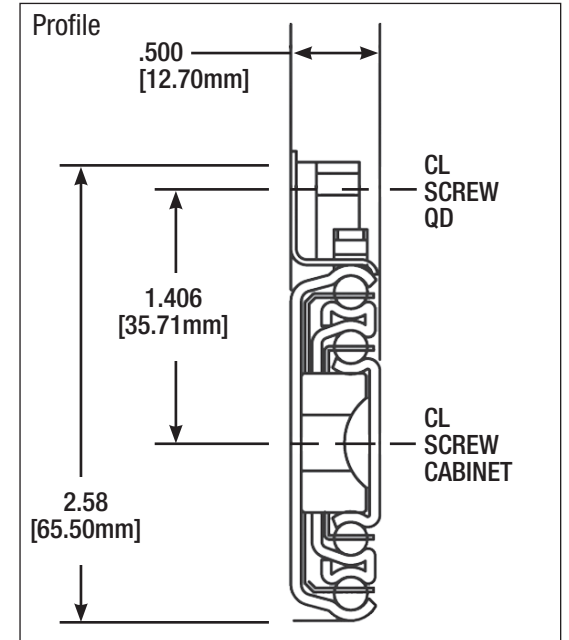

KNAPE & VOGT

6505 Over Travel, Low-Profile Drawer Slide

Size	Travel	QD Rail Length	A	B	C	D	E	F	G	H	J	K	L	M
12"	12.80 [325mm]	10.57 [268.5mm]	8.82 [224mm]	—	—	—	—	—	—	0.90 [22.9mm]	7.06 [179.3mm]	—	—	—
14"	14.75 [375mm]	10.57 [268.5mm]	8.82 [224mm]	—	—	—	—	—	1.06 [26.9mm]	2.90 [73.7mm]	9.18 [233.2mm]	—	—	—
16"	16.73 [425mm]	14.98 [380.5mm]	12.60 [320mm]	—	—	—	—	3.06 [77.7mm]	—	1.12 [28.5mm]	9.30 [236.2mm]	4.62 [117.35mm]	—	—
18"	18.70 [475mm]	14.98 [380.5mm]	13.86 [352mm]	—	—	—	—	3.06 [77.7mm]	—	1.86 [47.3mm]	10.06 [255.5mm]	4.62 [117.35mm]	—	—
20"	20.67 [525mm]	14.98 [380.5mm]	16.38 [416mm]	12.60 [320mm]	—	—	—	3.06 [77.7mm]	—	1.34 [34.1mm]	11.18 [284mm]	4.62 [117.35mm]	—	—
22"	22.64 [575mm]	19.39 [492.5mm]	18.90 [480mm]	17.64 [448mm]	15.12 [384mm]	13.86 [352mm]	11.75 [298.4mm]	3.06 [77.7mm]	—	0.82 [20.9mm]	12.31 [312.7mm]	4.62 [117.35mm]	2.62 [66.55mm]	7.06 [179.3mm]
24"	24.61 [625mm]	19.39 [492.5mm]	18.90 [480mm]	15.12 [384mm]	—	—	—	—	1.06 [26.9mm]	2.83 [71.7mm]	13.06 [331.7mm]	4.62 [117.35mm]	2.62 [66.55mm]	7.06 [179.3mm]
26"	26.57 [675mm]	23.80 [604.5mm]	21.42 [544mm]	15.12 [384mm]	—	—	—	3.06 [77.7mm]	1.06 [26.9mm]	2.30 [58.5mm]	14.18 [360.1mm]	4.62 [117.35mm]	3.25 [82.55mm]	7.06 [179.3mm]
28"	28.54 [725mm]	23.80 [604.5mm]	23.94 [608mm]	21.42 [544mm]	16.38 [416mm]	—	—	3.06 [77.7mm]	1.06 [26.9mm]	1.79 [45.3mm]	15.31 [388.9mm]	4.62 [117.35mm]	3.25 [82.55mm]	7.06 [179.3mm]

Product: Low Profile Drawer Slide
Mounting: Side
Clearance: .50
Load Rating: 125 Pound Class
Height: 2.58" (Includes QD Rail)
Finish: Zinc Plated

Travel: Over Travel
Action: Telescopic
Product: #8 x 7/16" Wood Screw with #6 Truss head
Sizes: 12", 14", 16", 18", 20", 22", 24", 26", and 28"
Packaging: Bulk Pack (6505B)
 All Sizes: 5 Pair per Carton