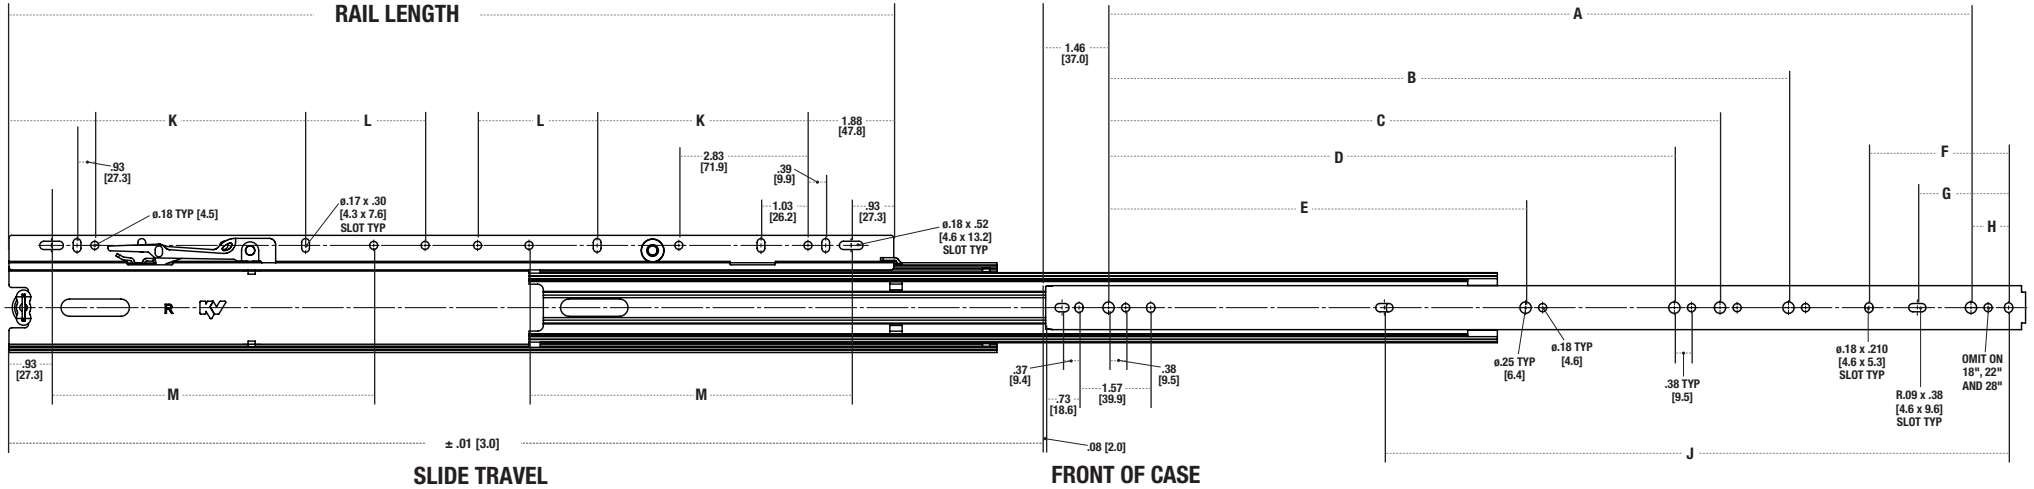

KNAPE & VOGT

6505 Over Travel, Low-Profile Drawer Slide

Size	Travel	QD Rail Length	A	B	C	D	E	F	G	H	J	K	L	M
12"	12.80 [325mm]	10.57 [268.5mm]	8.82 [224mm]	—	—	—	—	—	—	0.90 [22.9mm]	7.06 [179.3mm]	—	—	—
14"	14.75 [375mm]	10.57 [268.5mm]	8.82 [224mm]	—	—	—	—	—	1.06 [26.9mm]	2.90 [73.7mm]	9.18 [233.2mm]	—	—	—
16"	16.73 [425mm]	14.98 [380.5mm]	12.60 [320mm]	—	—	—	—	3.06 [77.7mm]	—	1.12 [28.5mm]	9.30 [236.2mm]	4.62 [117.35mm]	—	—
18"	18.70 [475mm]	14.98 [380.5mm]	13.86 [352mm]	—	—	—	—	3.06 [77.7mm]	—	1.86 [47.3mm]	10.06 [255.5mm]	4.62 [117.35mm]	—	—
20"	20.67 [525mm]	14.98 [380.5mm]	16.38 [416mm]	12.60 [320mm]	—	—	—	3.06 [77.7mm]	—	1.34 [34.1mm]	11.18 [284mm]	4.62 [117.35mm]	—	—
22"	22.64 [575mm]	19.39 [492.5mm]	18.90 [480mm]	17.64 [448mm]	15.12 [384mm]	13.86 [352mm]	11.75 [298.4mm]	3.06 [77.7mm]	—	0.82 [20.9mm]	12.31 [312.7mm]	4.62 [117.35mm]	2.62 [66.55mm]	7.06 [179.3mm]
24"	24.61 [625mm]	19.39 [492.5mm]	18.90 [480mm]	15.12 [384mm]	—	—	—	—	1.06 [26.9mm]	2.83 [71.7mm]	13.06 [331.7mm]	4.62 [117.35mm]	2.62 [66.55mm]	7.06 [179.3mm]
26"	26.57 [675mm]	23.80 [604.5mm]	21.42 [544mm]	15.12 [384mm]	—	—	—	3.06 [77.7mm]	1.06 [26.9mm]	2.30 [58.5mm]	14.18 [360.1mm]	4.62 [117.35mm]	3.25 [82.55mm]	7.06 [179.3mm]
28"	28.54 [725mm]	23.80 [604.5mm]	23.94 [608mm]	21.42 [544mm]	16.38 [416mm]	—	—	3.06 [77.7mm]	1.06 [26.9mm]	1.79 [45.3mm]	15.31 [388.9mm]	4.62 [117.35mm]	3.25 [82.55mm]	7.06 [179.3mm]

Product: Low Profile Drawer Slide
Mounting: Side
Clearance: .50
Load Rating: 125 Pound Class
Height: 2.58" (Includes QD Rail)
Finish: Zinc Plated

Travel: Over Travel
Action: Telescopic
Product: #8 x 7/16" Wood Screw with #6 Truss head
Sizes: 12", 14", 16", 18", 20", 22", 24", 26", and 28"
Packaging: Bulk Pack (6505B)
 All Sizes: 5 Pair per Carton