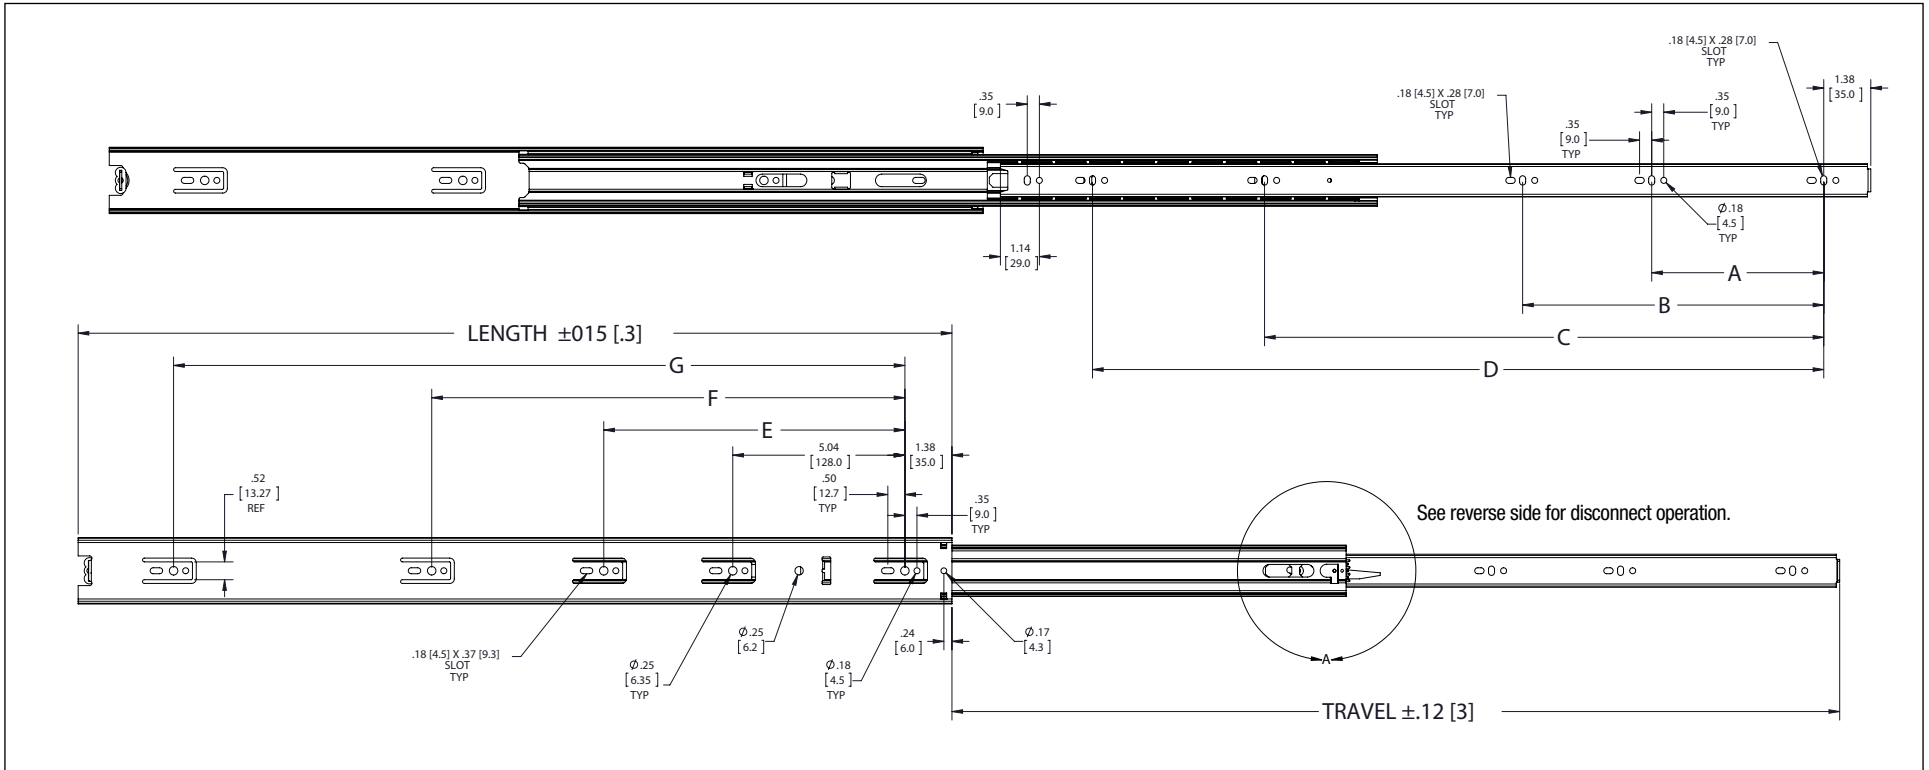

6500 Full Extension Lever Disconnect Drawer Slide

Model Number	Slide Size inch/mm	Length inch/mm	Travel inch/mm	A inch/mm	B inch/mm	C inch/mm	D inch/mm	E inch/mm	F inch/mm	G Inch/mm
6500B 12	12" [300mm]	11.81" [300mm]	12.00" [305mm]	3.78" [96mm]	-	-	-	8.82" [224mm]	-	-
6500B 14	14" [350mm]	13.78" [350mm]	14.00" [356mm]	3.78" [96mm]	-	10.06" [256mm]	-	8.82" [224mm]	-	-
6500B 16	16" [400mm]	15.75" [400mm]	16.00" [406mm]	5.04" [128mm]	-	11.34" [288mm]	-	8.82" [224mm]	12.60" [320mm]	-
6500B 18	18" [450mm]	17.72" [450mm]	18.00" [457mm]	5.04" [128mm]	-	12.60" [320mm]	-	8.82" [224mm]	13.86" [352mm]	-
6500B 20	20" [500mm]	19.69" [500mm]	20.00" [508mm]	5.04" [128mm]	-	12.60" [320mm]	-	8.82" [224mm]	13.86" [352mm]	-
6500B 22	22" [550mm]	21.65" [550mm]	22.00" [559mm]	5.04" [128mm]	8.82" [224mm]	15.12" [384mm]	-	8.82" [224mm]	13.86" [352mm]	17.64" [448mm]
6500B 24	24" [600mm]	23.62" [600mm]	24.00" [610mm]	5.04" [128mm]	8.82" [224mm]	16.38" [416mm]	-	8.82" [224mm]	13.86" [352mm]	18.90" [480mm]
6500B 26	26" [650mm]	25.59" [650mm]	26.00" [660mm]	5.04" [128mm]	8.82" [224mm]	16.38" [416mm]	21.42" [544mm]	8.82" [224mm]	13.86" [352mm]	21.42" [544mm]
6500B 28	28" [700mm]	27.56" [700mm]	28.00" [711mm]	5.04" [128mm]	8.82" [224mm]	16.38" [416mm]	21.42" [544mm]	8.82" [224mm]	13.86" [352mm]	21.42" [544mm]

Specifications

- Number:** 6500 Series Drawer Slide
- Clearance:** 1/2" +1/32" -0"
- Mounting:** Side
- Height:** 1.95" [49mm]
- Load Rating:** 125-Pound Class
- Finish:** Zinc Plated
- Travel:** Full Extension
- Sizes:** 12", 14", 16", 18", 20", 22", 24", 26", 28"
- Packaged:** Bulk (6500B): All sizes...5 sets per box mounting hardware not included.
- Fasteners:** 7 x 1/2" Phillips Pan Head
- Drawer Width:** Max. 30"

6500 Full Extension Lever Disconnect Drawer Slide

KNAPE & VOGT