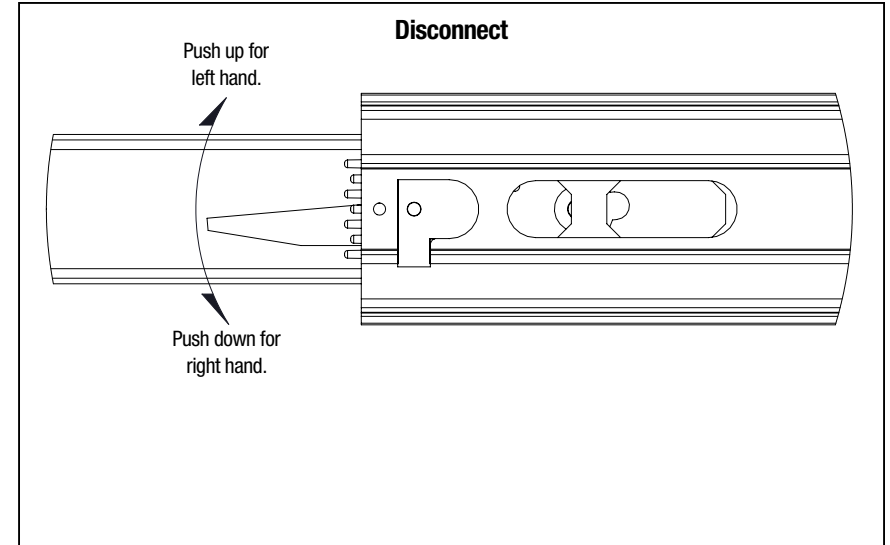

6500 Full Extension Lever Disconnect Drawer Slide

Model Number	Slide Size inch/mm	Length inch/mm	Travel inch/mm	A inch/mm	B inch/mm	C inch/mm	D inch/mm	E inch/mm	F inch/mm	G Inch/mm
6500B 12	12" [300mm]	11.81" [300mm]	12.00" [305mm]	3.78" [96mm]	-	-	-	8.82" [224mm]	-	-
6500B 14	14" [350mm]	13.78" [350mm]	14.00" [356mm]	3.78" [96mm]	-	10.06" [256mm]	-	8.82" [224mm]	-	-
6500B 16	16" [400mm]	15.75" [400mm]	16.00" [406mm]	5.04" [128mm]	-	11.34" [288mm]	-	8.82" [224mm]	12.60" [320mm]	-
6500B 18	18" [450mm]	17.72" [450mm]	18.00" [457mm]	5.04" [128mm]	-	12.60" [320mm]	-	8.82" [224mm]	13.86" [352mm]	-
6500B 20	20" [500mm]	19.69" [500mm]	20.00" [508mm]	5.04" [128mm]	-	12.60" [320mm]	-	8.82" [224mm]	13.86" [352mm]	-
6500B 22	22" [550mm]	21.65" [550mm]	22.00" [559mm]	5.04" [128mm]	8.82" [224mm]	15.12" [384mm]	-	8.82" [224mm]	13.86" [352mm]	17.64" [448mm]
6500B 24	24" [600mm]	23.62" [600mm]	24.00" [610mm]	5.04" [128mm]	8.82" [224mm]	16.38" [416mm]	-	8.82" [224mm]	13.86" [352mm]	18.90" [480mm]
6500B 26	26" [650mm]	25.59" [650mm]	26.00" [660mm]	5.04" [128mm]	8.82" [224mm]	16.38" [416mm]	21.42" [544mm]	8.82" [224mm]	13.86" [352mm]	21.42" [544mm]
6500B 28	28" [700mm]	27.56" [700mm]	28.00" [711mm]	5.04" [128mm]	8.82" [224mm]	16.38" [416mm]	21.42" [544mm]	8.82" [224mm]	13.86" [352mm]	21.42" [544mm]

Specifications

- Number:** 6500 Series Drawer Slide
- Clearance:** 1/2" +1/32" -0"
- Mounting:** Side
- Height:** 1.95" [49mm]
- Load Rating:** 125-Pound Class
- Finish:** Zinc Plated
- Travel:** Full Extension
- Sizes:** 12", 14", 16", 18", 20", 22", 24", 26", 28"
- Packaged:** Bulk (6500B): All sizes...5 sets per box mounting hardware not included.
- Fasteners:** 7 x 1/2" Phillips Pan Head
- Drawer Width:** Max. 30"

6500 Full Extension Lever Disconnect Drawer Slide

KNAPE & VOGT