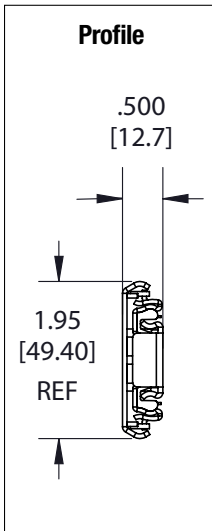

6500 Full Extension Lever Disconnect Drawer Slide

Model Number	Slide Size inch/mm	Length inch/mm	Travel inch/mm	A inch/mm	B inch/mm	C inch/mm	D inch/mm	E inch/mm	F inch/mm	G Inch/mm
6500B 12	12" [300mm]	11.81" [300mm]	12.00" [305mm]	3.78" [96mm]	-	-	-	8.82" [224mm]	-	-
6500B 14	14" [350mm]	13.78" [350mm]	14.00" [356mm]	3.78" [96mm]	-	10.06" [256mm]	-	8.82" [224mm]	-	-
6500B 16	16" [400mm]	15.75" [400mm]	16.00" [406mm]	5.04" [128mm]	-	11.34" [288mm]	-	8.82" [224mm]	12.60" [320mm]	-
6500B 18	18" [450mm]	17.72" [450mm]	18.00" [457mm]	5.04" [128mm]	-	12.60" [320mm]	-	8.82" [224mm]	13.86" [352mm]	-
6500B 20	20" [500mm]	19.69" [500mm]	20.00" [508mm]	5.04" [128mm]	-	12.60" [320mm]	-	8.82" [224mm]	13.86" [352mm]	-
6500B 22	22" [550mm]	21.65" [550mm]	22.00" [559mm]	5.04" [128mm]	8.82" [224mm]	15.12" [384mm]	-	8.82" [224mm]	13.86" [352mm]	17.64" [448mm]
6500B 24	24" [600mm]	23.62" [600mm]	24.00" [610mm]	5.04" [128mm]	8.82" [224mm]	16.38" [416mm]	-	8.82" [224mm]	13.86" [352mm]	18.90" [480mm]
6500B 26	26" [650mm]	25.59" [650mm]	26.00" [660mm]	5.04" [128mm]	8.82" [224mm]	16.38" [416mm]	21.42" [544mm]	8.82" [224mm]	13.86" [352mm]	21.42" [544mm]
6500B 28	28" [700mm]	27.56" [700mm]	28.00" [711mm]	5.04" [128mm]	8.82" [224mm]	16.38" [416mm]	21.42" [544mm]	8.82" [224mm]	13.86" [352mm]	21.42" [544mm]

Specifications

- Number:** 6500 Series Drawer Slide
- Clearance:** 1/2" +1/32" -0"
- Mounting:** Side
- Height:** 1.95" [49mm]
- Load Rating:** 125-Pound Class
- Finish:** Zinc Plated
- Travel:** Full Extension
- Sizes:** 12", 14", 16", 18", 20", 22", 24", 26", 28"
- Packaged:** Bulk (6500B): All sizes...5 sets per box mounting hardware not included.
- Fasteners:** 7 x 1/2" Phillips Pan Head
- Drawer Width:** Max. 30"

6500 Full Extension Lever Disconnect Drawer Slide

KNAPE & VOGT