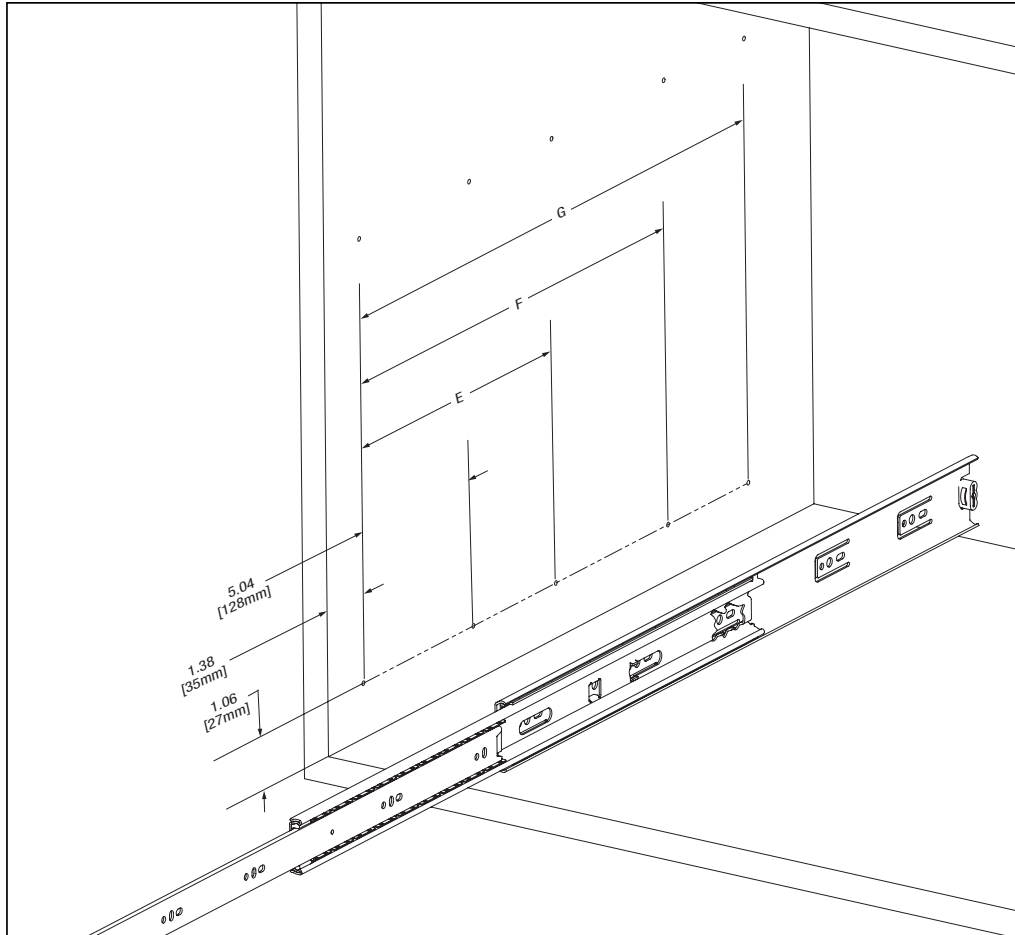

6500 Full Extension Lever Disconnect Drawer Slide

Model Number	Slide Size inch/mm	Length inch/mm	Travel inch/mm	A inch/mm	B inch/mm	C inch/mm	D inch/mm	E inch/mm	F inch/mm	G Inch/mm
6500B 12	12" [300mm]	11.81" [300mm]	12.00" [305mm]	3.78" [96mm]	-	-	-	8.82" [224mm]	-	-
6500B 14	14" [350mm]	13.78" [350mm]	14.00" [356mm]	3.78" [96mm]	-	10.06" [256mm]	-	8.82" [224mm]	-	-
6500B 16	16" [400mm]	15.75" [400mm]	16.00" [406mm]	5.04" [128mm]	-	11.34" [288mm]	-	8.82" [224mm]	12.60" [320mm]	-
6500B 18	18" [450mm]	17.72" [450mm]	18.00" [457mm]	5.04" [128mm]	-	12.60" [320mm]	-	8.82" [224mm]	13.86" [352mm]	-
6500B 20	20" [500mm]	19.69" [500mm]	20.00" [508mm]	5.04" [128mm]	-	12.60" [320mm]	-	8.82" [224mm]	13.86" [352mm]	-
6500B 22	22" [550mm]	21.65" [550mm]	22.00" [559mm]	5.04" [128mm]	8.82" [224mm]	15.12" [384mm]	-	8.82" [224mm]	13.86" [352mm]	17.64" [448mm]
6500B 24	24" [600mm]	23.62" [600mm]	24.00" [610mm]	5.04" [128mm]	8.82" [224mm]	16.38" [416mm]	-	8.82" [224mm]	13.86" [352mm]	18.90" [480mm]
6500B 26	26" [650mm]	25.59" [650mm]	26.00" [660mm]	5.04" [128mm]	8.82" [224mm]	16.38" [416mm]	21.42" [544mm]	8.82" [224mm]	13.86" [352mm]	21.42" [544mm]
6500B 28	28" [700mm]	27.56" [700mm]	28.00" [711mm]	5.04" [128mm]	8.82" [224mm]	16.38" [416mm]	21.42" [544mm]	8.82" [224mm]	13.86" [352mm]	21.42" [544mm]

Specifications

- Number:** 6500 Series Drawer Slide
- Clearance:** 1/2" +1/32" -0"
- Mounting:** Side
- Height:** 1.95" [49mm]
- Load Rating:** 125-Pound Class
- Finish:** Zinc Plated
- Travel:** Full Extension
- Sizes:** 12", 14", 16", 18", 20", 22", 24", 26", 28"
- Packaged:** Bulk (6500B): All sizes...5 sets per box mounting hardware not included.
- Fasteners:** 7 x 1/2" Phillips Pan Head
- Drawer Width:** Max. 30"

6500 Full Extension Lever Disconnect Drawer Slide

KNAPE & VOGT