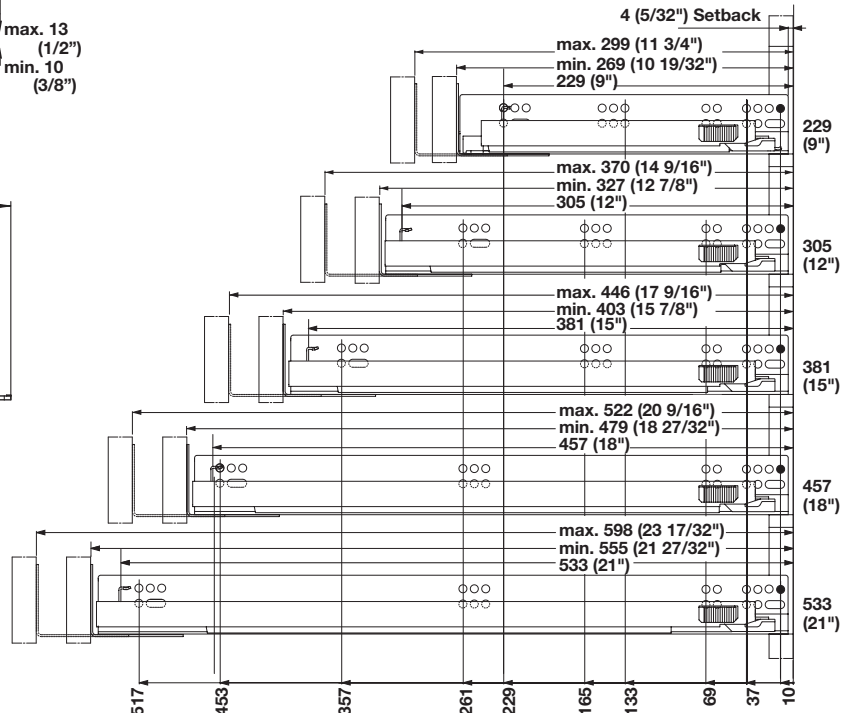

Grass Full Extension

- Weight capacity: 40 kg (88 lbs.)
- Face frame or frameless application
- Integrated Soft Close air dampening provides the lowest possible resistance when opening
- Features side to side, height and tilt adjustment* for perfect drawer alignment
- Fully synchronized runner for the ultimate in smooth silent operation
- Slide-on mounting
- Continuous self-locking of drawer when pushed onto the drawer
- Tool-less integrated height adjustment +3.5 mm (9/64")
- Tool-less adjustment adapter for side adjustment ±1.5 mm (1/16")
- Meets or exceeds BHMA Grade 1 testing requirements
- 3-D version* adds tilt adjustment +4 mm (11/64")

soft&silent)))

Dynapro

Material: Steel; Finish: zinc-plated

Drawer Length DL	Min. Installation Depth X	Max. Installation Depth	2-D	3-D
229 (9")	269 (10 19/32")	299 (11 3/4")	433.19.422	433.19.423
305 (12")	327 (12 7/8")	370 (14 9/16")	433.19.430	433.19.431
381 (15")	403 (15 7/8")	446 (17 9/16")	433.19.438	433.19.439
457 (18")	479 (18 27/32")	522 (20 9/16")	433.19.445	433.19.446
533 (21")	555 (21 27/32")	598 (23 17/32")	433.19.453	433.19.454

8

Rear socket for 12" - 21" slides

Pan head screws
Varianta screws

Pages 11.139-11.140
Page 11.146

Dimensional data not binding. We reserve the right to alter specifications without notice.

Dimensions in mm
Inches are approximate