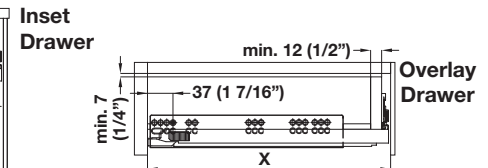

Grass Full Extension

- Weight capacity: 40 kg (88 lbs.)
- Face frame or frameless application
- Integrated Soft Close air dampening provides the lowest possible resistance when opening
- Features side to side, height and tilt adjustment* for perfect drawer alignment
- Fully synchronized runner for the ultimate in smooth silent operation
- Slide-on mounting
- Continuous self-locking of drawer when pushed onto the drawer
- Tool-less integrated height adjustment +3.5 mm (9/64")
- Tool-less adjustment adapter for side adjustment ±1.5 mm (1/16")
- Meets or exceeds BHMA Grade 1 testing requirements
- 3-D version* adds tilt adjustment +4 mm (11/64")

soft&silent)))

Dynapro

Material: Steel; Finish: zinc-plated

Drawer Length DL	Min. Installation Depth X	Max. Installation Depth	2-D	3-D
229 (9")	269 (10 19/32")	299 (11 3/4")	433.19.422	433.19.423
305 (12")	327 (12 7/8")	370 (14 9/16")	433.19.430	433.19.431
381 (15")	403 (15 7/8")	446 (17 9/16")	433.19.438	433.19.439
457 (18")	479 (18 27/32")	522 (20 9/16")	433.19.445	433.19.446
533 (21")	555 (21 27/32")	598 (23 17/32")	433.19.453	433.19.454

8

Rear socket for 12" - 21" slides

Pan head screws
Varianta screws

Pages 11.139-11.140
Page 11.146

Dimensional data not binding. We reserve the right to alter specifications without notice.

Dimensions in mm
Inches are approximate