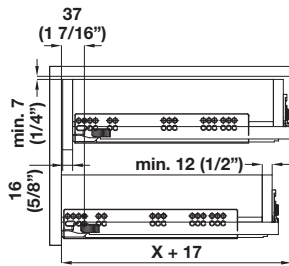

Grass Full Extension

- Weight capacity: 40 kg (88 lbs.)
- Face frame or frameless application
- Integrated Soft Close air dampening provides the lowest possible resistance when opening
- Features side to side, height and tilt adjustment* for perfect drawer alignment
- Fully synchronized runner for the ultimate in smooth silent operation
- Slide-on mounting
- Continuous self-locking of drawer when pushed onto the drawer
- Tool-less integrated height adjustment +3.5 mm (9/64")
- Tool-less adjustment adapter for side adjustment ±1.5 mm (1/16")
- Meets or exceeds BHMA Grade 1 testing requirements
- 3-D version* adds tilt adjustment +4 mm (11/64")

soft&silent)))

Dynapro

Material: Steel; Finish: zinc-plated

Drawer Length DL	Min. Installation Depth X	Max. Installation Depth	2-D	3-D
229 (9")	269 (10 19/32")	299 (11 3/4")	433.19.422	433.19.423
305 (12")	327 (12 7/8")	370 (14 9/16")	433.19.430	433.19.431
381 (15")	403 (15 7/8")	446 (17 9/16")	433.19.438	433.19.439
457 (18")	479 (18 27/32")	522 (20 9/16")	433.19.445	433.19.446
533 (21")	555 (21 27/32")	598 (23 17/32")	433.19.453	433.19.454

8

Rear socket for 12" - 21" slides

Pan head screws
Varianta screws

Pages 11.139-11.140
Page 11.146

Dimensional data not binding. We reserve the right to alter specifications without notice.

Dimensions in mm
Inches are approximate