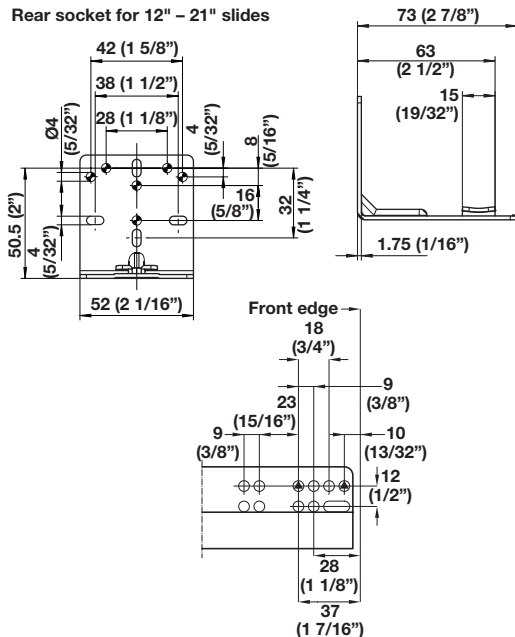

Grass Full Extension

- Weight capacity: 40 kg (88 lbs.)
- Face frame or frameless application
- Integrated Soft Close air dampening provides the lowest possible resistance when opening
- Features side to side, height and tilt adjustment* for perfect drawer alignment
- Fully synchronized runner for the ultimate in smooth silent operation
- Slide-on mounting
- Continuous self-locking of drawer when pushed onto the drawer
- Tool-less integrated height adjustment +3.5 mm (9/64")
- Tool-less adjustment adapter for side adjustment ±1.5 mm (1/16")
- Meets or exceeds BHMA Grade 1 testing requirements
- 3-D version* adds tilt adjustment +4 mm (11/64")

soft&silent)))

Dynapro

Material: Steel; Finish: zinc-plated

Drawer Length DL	Min. Installation Depth X	Max. Installation Depth	2-D	3-D
229 (9")	269 (10 19/32")	299 (11 3/4")	433.19.422	433.19.423
305 (12")	327 (12 7/8")	370 (14 9/16")	433.19.430	433.19.431
381 (15")	403 (15 7/8")	446 (17 9/16")	433.19.438	433.19.439
457 (18")	479 (18 27/32")	522 (20 9/16")	433.19.445	433.19.446
533 (21")	555 (21 27/32")	598 (23 17/32")	433.19.453	433.19.454

8

Rear socket for 12" - 21" slides

Pan head screws
Varianta screws

Pages 11.139-11.140
Page 11.146

Dimensional data not binding. We reserve the right to alter specifications without notice.

Dimensions in mm
Inches are approximate