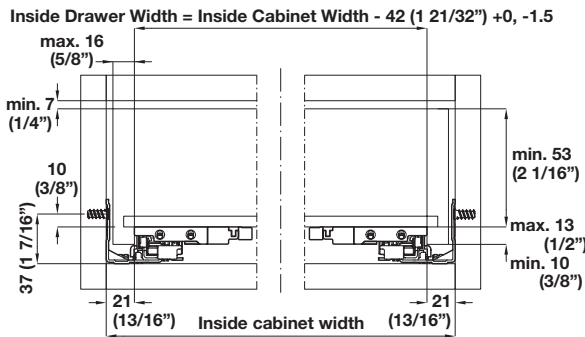

Grass Full Extension

- Weight capacity: 40 kg (88 lbs.)
- Face frame or frameless application
- Integrated Soft Close air dampening provides the lowest possible resistance when opening
- Features side to side, height and tilt adjustment* for perfect drawer alignment
- Fully synchronized runner for the ultimate in smooth silent operation
- Slide-on mounting
- Continuous self-locking of drawer when pushed onto the drawer
- Tool-less integrated height adjustment +3.5 mm (9/64")
- Tool-less adjustment adapter for side adjustment ±1.5 mm (1/16")
- Meets or exceeds BHMA Grade 1 testing requirements
- 3-D version* adds tilt adjustment +4 mm (11/64")

soft&silent)))

Dynapro

Material: Steel; Finish: zinc-plated

Drawer Length DL	Min. Installation Depth X	Max. Installation Depth	2-D	3-D
229 (9")	269 (10 19/32")	299 (11 3/4")	433.19.422	433.19.423
305 (12")	327 (12 7/8")	370 (14 9/16")	433.19.430	433.19.431
381 (15")	403 (15 7/8")	446 (17 9/16")	433.19.438	433.19.439
457 (18")	479 (18 27/32")	522 (20 9/16")	433.19.445	433.19.446
533 (21")	555 (21 27/32")	598 (23 17/32")	433.19.453	433.19.454

8

Rear socket for 12" - 21" slides

Pan head screws
Varianta screws

Pages 11.139-11.140
Page 11.146

Dimensional data not binding. We reserve the right to alter specifications without notice.

Dimensions in mm
Inches are approximate