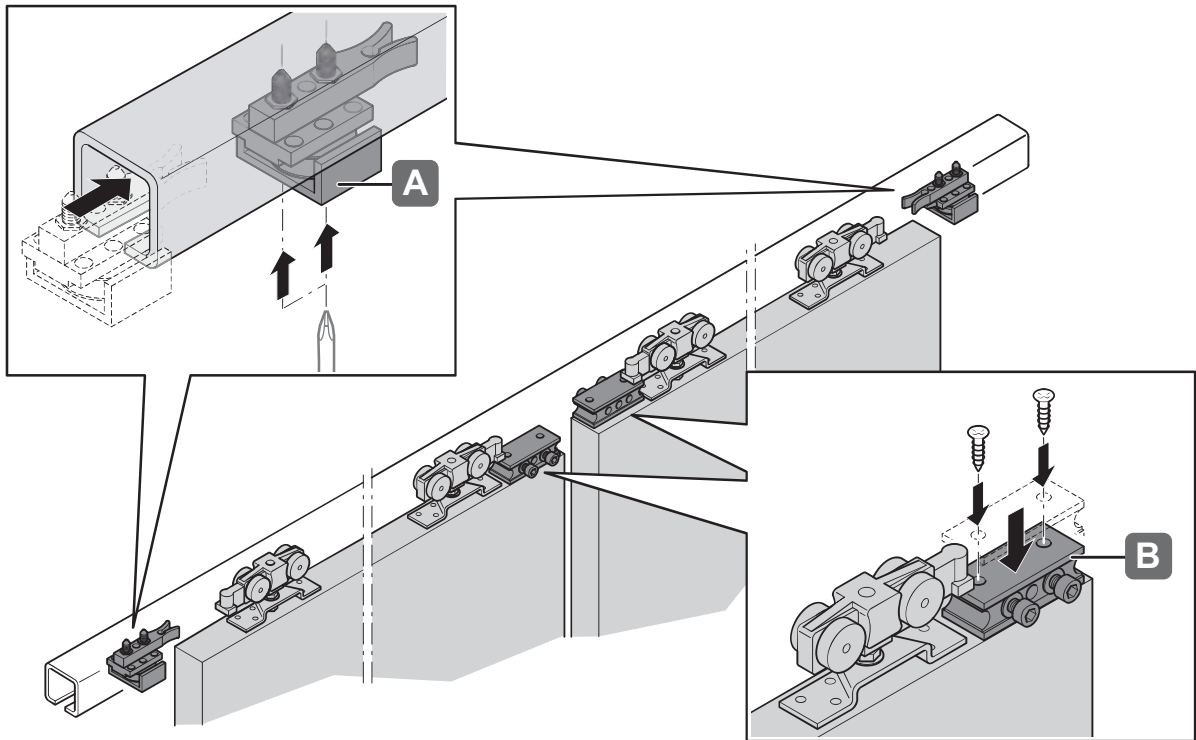

940.44.071
(10 m)

1

PZ 2