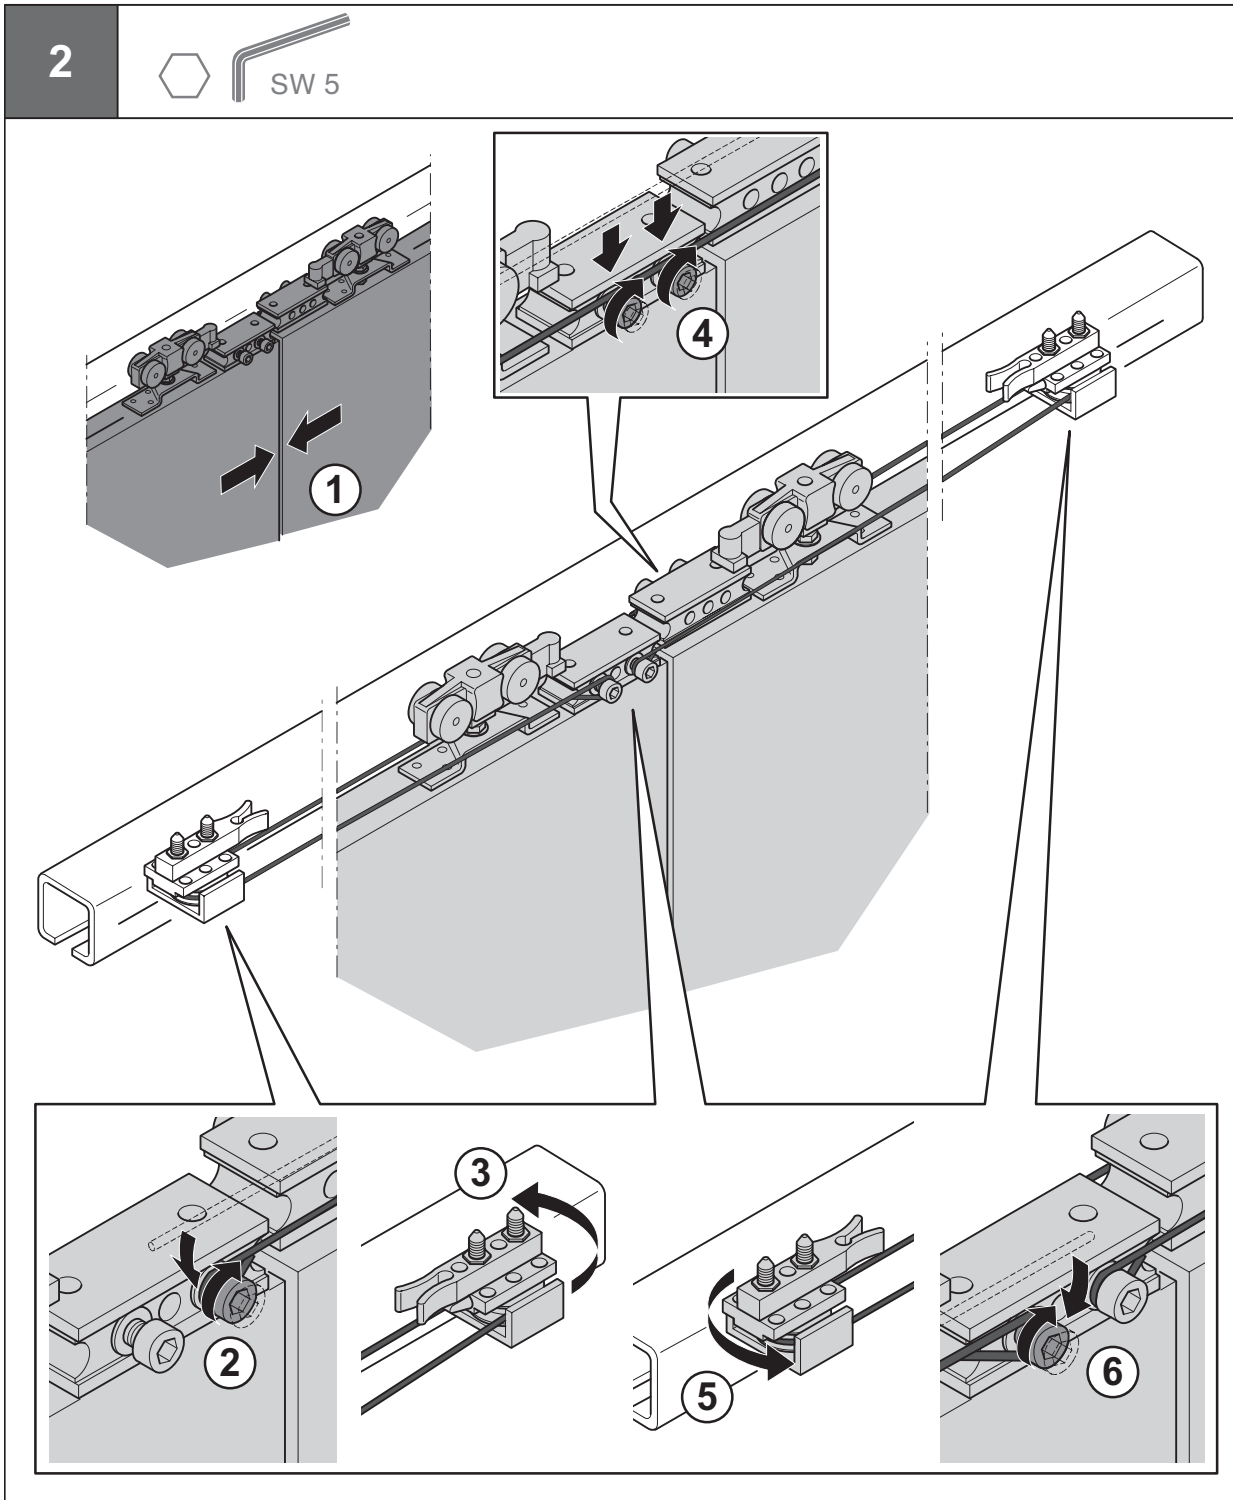

2

HDE 29.10.2010